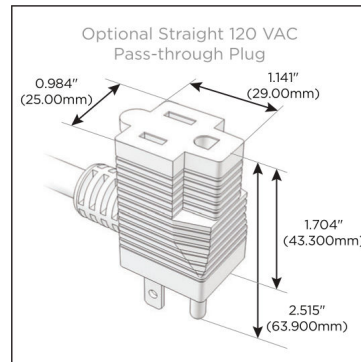

### Module/Port Options:

- A** Tamper Resistant AC Receptacle
- E** USB-A & USB-C (20W)
- M** Double USB-A (Fast Charging Ports - 18W)
- H** HDMI
- 6** CAT 6
- 12** RJ 12
- X** Switched AC
- Y** 3-Way Switch (Low Voltage)
- V** USB-C (45W High Speed Charging Port)
- S** USB-C (25W High Speed Charging Port)
- R** Switched AC (Rocker Switch)
- D** Dimmer Switch

### Plug:

Supplied with Low Profile Flat 45° Angle 120 VAC Plug

Optional Standard Straight 120 VAC Plug

Optional Straight 120 VAC Pass-through Plug

- CLEAN, COMPACT DESIGN
- STREAMLINED
- LOW PROFILE
- SIDE-EXITING CORDS
- PLUG & PLAY
- 6' AC CORD & PLUG (FLAT PLUG STANDARD)
- CUSTOMIZABLE CONFIGURATIONS AND FINISHES
- UL LISTED FOR MOUNTING IN FURNITURE
- 15A

# M-POWER-5T

AC POWER & DATA CONNECTIVITY SOLUTION

M-POWER-5TW-AESAX-MAB

Specs:

**Modules/Ports:**

- A** Tamper Resistant AC Receptacle
- E** USB-A & USB-C (20W)
- S** USB-C (25W High Speed Charging Port)
- X** Switched AC