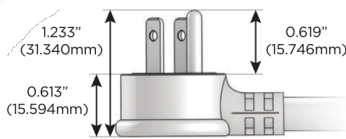

### Plug:

Supplied with Low Profile Flat 45° Angle 120 VAC Plug

Optional Standard Straight 120 VAC Plug

Optional Straight 120 VAC Pass-through Plug

- CLEAN, COMPACT DESIGN
- STREAMLINED
- LOW PROFILE
- SIDE-EXITING CORDS
- PLUG & PLAY
- 6' AC CORD & PLUG (FLAT PLUG STANDARD)
- CUSTOMIZABLE CONFIGURATIONS AND FINISHES
- UL LISTED FOR MOUNTING IN FURNITURE
- 15A

# M-POWER-5T

AC POWER & DATA CONNECTIVITY SOLUTION

M-POWER-5TW-AESAX-MAB

Specs:

**Modules/Ports:**

- A** Tamper Resistant AC Receptacle
- E** USB-A & USB-C (20W)
- S** USB-C (25W High Speed Charging Port)
- X** Switched AC