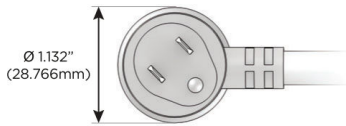

### Plug:

Supplied with Low Profile Flat 45° Angle 120 VAC Plug

Optional Standard Straight 120 VAC Plug

Optional Straight 120 VAC Pass-through Plug

- CLEAN, COMPACT DESIGN
- STREAMLINED
- LOW PROFILE
- SIDE-EXITING CORDS
- PLUG & PLAY
- 6' AC CORD & PLUG (FLAT PLUG STANDARD)
- CUSTOMIZABLE CONFIGURATIONS AND FINISHES
- UL LISTED FOR MOUNTING IN FURNITURE
- 15A

# M-POWER-5T

AC POWER & DATA CONNECTIVITY SOLUTION

M-POWER-5TW-AESAX-MAB

Specs:

**Modules/Ports:**

- A** Tamper Resistant AC Receptacle
- E** USB-A & USB-C (20W)
- S** USB-C (25W High Speed Charging Port)
- X** Switched AC