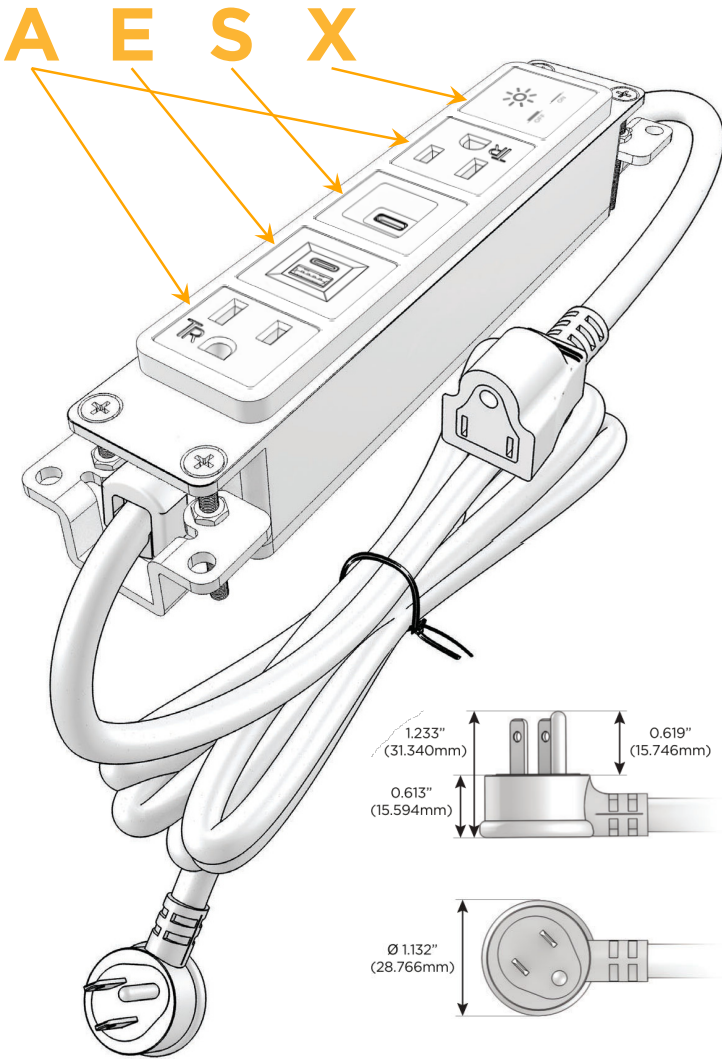

### Module/Port Options:

- A** Tamper Resistant AC Receptacle
- E** USB-A & USB-C (20W)
- M** Double USB-A (Fast Charging Ports - 18W)
- H** HDMI
- 6** CAT 6
- 12** RJ 12
- X** Switched AC
- Y** 3-Way Switch (Low Voltage)
- V** USB-C (45W High Speed Charging Port)
- S** USB-C (25W High Speed Charging Port)
- R** Switched AC (Rocker Switch)
- D** Dimmer Switch

### Plug:

Supplied with Low Profile Flat 45° Angle 120 VAC Plug

Optional Standard Straight 120 VAC Plug

Optional Straight 120 VAC Pass-through Plug

- CLEAN, COMPACT DESIGN
- STREAMLINED
- LOW PROFILE
- SIDE-EXITING CORDS
- PLUG & PLAY
- 6' AC CORD & PLUG (FLAT PLUG STANDARD)
- CUSTOMIZABLE CONFIGURATIONS AND FINISHES
- UL LISTED FOR MOUNTING IN FURNITURE
- 15A

# M-POWER-5T

AC POWER & DATA CONNECTIVITY SOLUTION

M-POWER-5TW-AESAX-MAB

Specs:

**Modules/Ports:**

- A** Tamper Resistant AC Receptacle
- E** USB-A & USB-C (20W)
- S** USB-C (25W High Speed Charging Port)
- X** Switched AC