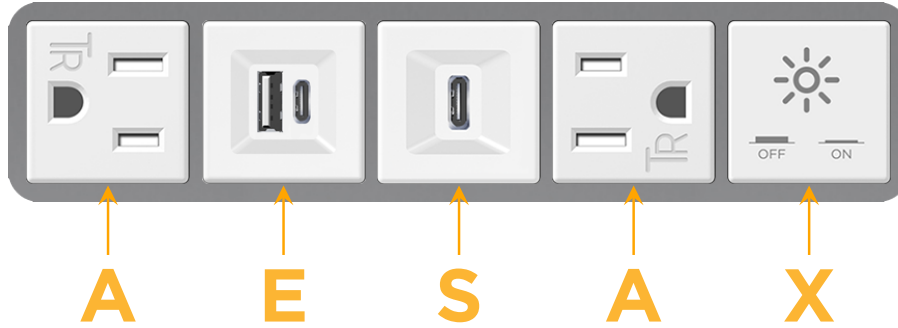

M-POWER-5T

AC POWER & DATA CONNECTIVITY SOLUTION

M-POWER-5TW-AESAX-MAB

Distributed by

Mormax Company, Inc.

8 Westchester Plaza

Elmsford, NY 10523

914-699-0101

sales@mormax.com

mormax.com

Metro Light & Power's line of power & data solutions offers sophisticated design elements combined with greater ease of installation. Streamlined and low-profile, enhanced by side-exiting cords, our outlets advance the industry with their cutting edge look and feel. We believe flexibility is key, and we provide a variety of mounting options, including the ability to mount in limited spaces. Our outlets are available in many finishes and configurations, in addition to a custom color and finish capability for our clients.

Bezel Finish: **MAGNESIUM (ABS)**

Custom Finishes Available M-POWER-5TW-AESAX-MAB

Features:

Module/Port Options:

- **A** Tamper Resistant AC Receptacle
- **E** USB-A & USB-C (20W)
- **M** Double USB-A (Fast Charging Ports - 18W)
- **H** HDMI
- **6** CAT 6
- **12** RJ 12
- **X** Switched AC
- **Y** 3-Way Switch (Low Voltage)
- **V** USB-C (45W High Speed Charging Port)
- **S** USB-C (25W High Speed Charging Port)
- **R** Switched AC (Rocker Switch)
- **D** Dimmer Switch

Plug:

Supplied with Low Profile Flat 45° Angle 120 VAC Plug

Optional Standard Straight 120 VAC Plug

Optional Straight 120 VAC Pass-through Plug

- CLEAN, COMPACT DESIGN
- STREAMLINED
- LOW PROFILE
- SIDE-EXITING CORDS
- PLUG & PLAY
- 6' AC CORD & PLUG (FLAT PLUG STANDARD)
- CUSTOMIZABLE CONFIGURATIONS AND FINISHES
- UL LISTED FOR MOUNTING IN FURNITURE
- 15A