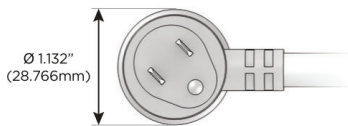

Plug:

Supplied with Low Profile Flat 45° Angle 120 VAC Plug

Optional Standard Straight 120 VAC Plug

Optional Straight 120 VAC Pass-through Plug

- CLEAN, COMPACT DESIGN
- STREAMLINED
- LOW PROFILE
- SIDE-EXITING CORDS
- PLUG & PLAY
- 6' AC CORD & PLUG (FLAT PLUG STANDARD)
- CUSTOMIZABLE CONFIGURATIONS AND FINISHES
- UL LISTED FOR MOUNTING IN FURNITURE
- 15A

M-POWER-5T

AC POWER & DATA CONNECTIVITY SOLUTION

M-POWER-5TW-AESAX-BZAB

Specs:

Modules/Ports:

- A** Tamper Resistant AC Receptacle
- E** USB-A & USB-C (20W)
- S** USB-C (25W High Speed Charging Port)
- X** Switched AC