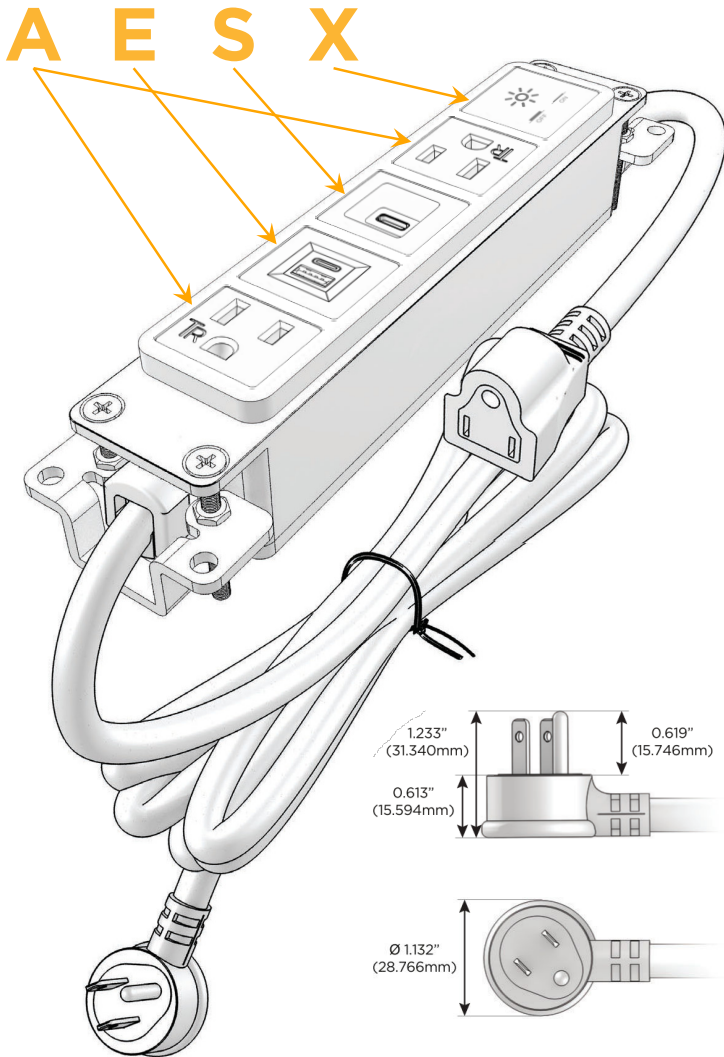

Bezel Finish: **STANDARD BRONZE (ABS)**

Custom Finishes Available M-POWER-5TW-AESAX-BZAB

Features:

Module/Port Options:

- A** Tamper Resistant AC Receptacle
- E** USB-A & USB-C (20W)
- M** Double USB-A (Fast Charging Ports - 18W)
- H** HDMI
- 6** CAT 6
- 12** RJ 12
- X** Switched AC
- Y** 3-Way Switch (Low Voltage)
- V** USB-C (45W High Speed Charging Port)
- S** USB-C (25W High Speed Charging Port)
- R** Switched AC (Rocker Switch)
- D** Dimmer Switch

Plug:

Supplied with Low Profile Flat 45° Angle 120 VAC Plug

Optional Standard Straight 120 VAC Plug

Optional Straight 120 VAC Pass-through Plug

- CLEAN, COMPACT DESIGN
- STREAMLINED
- LOW PROFILE
- SIDE-EXITING CORDS
- PLUG & PLAY
- 6' AC CORD & PLUG (FLAT PLUG STANDARD)
- CUSTOMIZABLE CONFIGURATIONS AND FINISHES
- UL LISTED FOR MOUNTING IN FURNITURE
- 15A

M-POWER-5T

AC POWER & DATA CONNECTIVITY SOLUTION

M-POWER-5TW-AESAX-BZAB

Specs:

Modules/Ports:

- A** Tamper Resistant AC Receptacle
- E** USB-A & USB-C (20W)
- S** USB-C (25W High Speed Charging Port)
- X** Switched AC