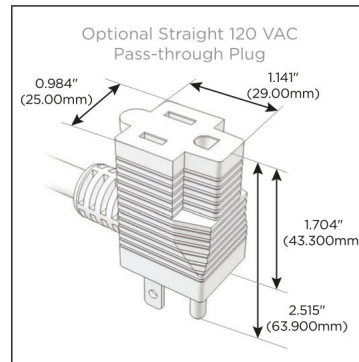

Plug:

Supplied with Low Profile Flat 45° Angle 120 VAC Plug

Optional Standard Straight 120 VAC Plug

Optional Straight 120 VAC Pass-through Plug

- CLEAN, COMPACT DESIGN
- STREAMLINED
- LOW PROFILE
- SIDE-EXITING CORDS
- PLUG & PLAY
- 6' AC CORD & PLUG (FLAT PLUG STANDARD)
- CUSTOMIZABLE CONFIGURATIONS AND FINISHES
- UL LISTED FOR MOUNTING IN FURNITURE
- 15A

M-POWER-5T

AC POWER & DATA CONNECTIVITY SOLUTION

M-POWER-5TW-AESAX-BZAB

Specs:

Modules/Ports:

- A** Tamper Resistant AC Receptacle
- E** USB-A & USB-C (20W)
- S** USB-C (25W High Speed Charging Port)
- X** Switched AC