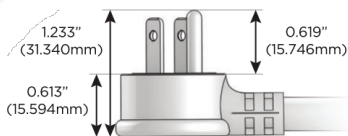

Plug:

Supplied with Low Profile Flat 45° Angle 120 VAC Plug

Optional Standard Straight 120 VAC Plug

Optional Straight 120 VAC Pass-through Plug

- CLEAN, COMPACT DESIGN
- STREAMLINED
- LOW PROFILE
- SIDE-EXITING CORDS
- PLUG & PLAY
- 6' AC CORD & PLUG (FLAT PLUG STANDARD)
- CUSTOMIZABLE CONFIGURATIONS AND FINISHES
- UL LISTED FOR MOUNTING IN FURNITURE
- 15A

M-POWER-5T

AC POWER & DATA CONNECTIVITY SOLUTION

M-POWER-5TW-AESAX-BZAB

Specs:

Modules/Ports:

- A** Tamper Resistant AC Receptacle
- E** USB-A & USB-C (20W)
- S** USB-C (25W High Speed Charging Port)
- X** Switched AC