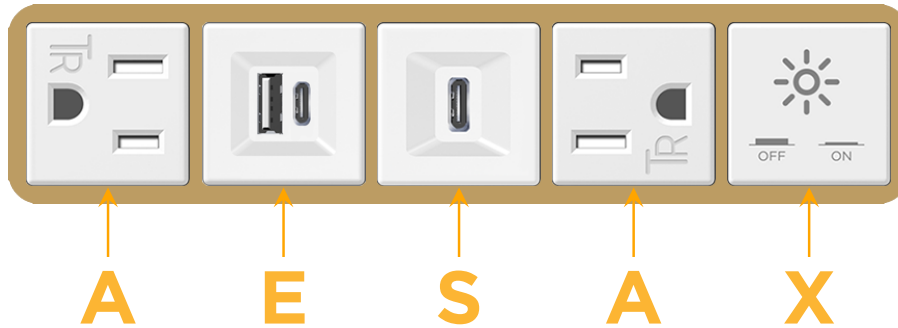

Bezel Finish: **STANDARD BRONZE (ABS)**

Custom Finishes Available M-POWER-5TW-AESAX-BZAB

Features:

Module/Port Options:

- A** Tamper Resistant AC Receptacle
- E** USB-A & USB-C (20W)
- M** Double USB-A (Fast Charging Ports - 18W)
- H** HDMI
- 6** CAT 6
- 12** RJ 12
- X** Switched AC
- Y** 3-Way Switch (Low Voltage)
- V** USB-C (45W High Speed Charging Port)
- S** USB-C (25W High Speed Charging Port)
- R** Switched AC (Rocker Switch)
- D** Dimmer Switch

Plug:

Supplied with Low Profile Flat 45° Angle 120 VAC Plug

Optional Standard Straight 120 VAC Plug

Optional Straight 120 VAC Pass-through Plug

- CLEAN, COMPACT DESIGN
- STREAMLINED
- LOW PROFILE
- SIDE-EXITING CORDS
- PLUG & PLAY
- 6' AC CORD & PLUG (FLAT PLUG STANDARD)
- CUSTOMIZABLE CONFIGURATIONS AND FINISHES
- UL LISTED FOR MOUNTING IN FURNITURE
- 15A

M-POWER-5T

AC POWER & DATA CONNECTIVITY SOLUTION

M-POWER-5TW-AESAX-BZAB

Specs:

Modules/Ports:

- A** Tamper Resistant AC Receptacle
- E** USB-A & USB-C (20W)
- S** USB-C (25W High Speed Charging Port)
- X** Switched AC