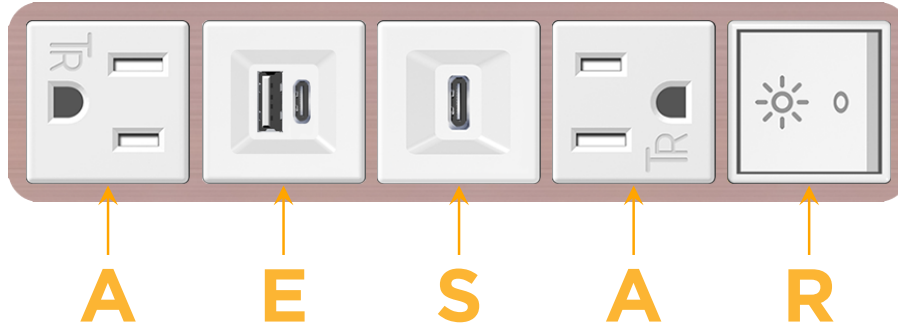

Bezel Finish: **CHAMPAGNE (ABS)**

Custom Finishes Available M-POWER-5TW-AESAR-CHAB

Features:

**Module/Port Options:**

- A** Tamper Resistant AC Receptacle
- E** USB-A & USB-C (20W)
- M** Double USB-A (Fast Charging Ports - 18W)
- H** HDMI
- 6** CAT 6
- 12** RJ 12
- X** Switched AC
- Y** 3-Way Switch (Low Voltage)
- V** USB-C (45W High Speed Charging Port)
- S** USB-C (25W High Speed Charging Port)
- R** Switched AC (Rocker Switch)
- D** Dimmer Switch

**Plug:**

Supplied with Low Profile Flat 45° Angle 120 VAC Plug

Optional Standard Straight 120 VAC Plug

Optional Straight 120 VAC Pass-through Plug

- CLEAN, COMPACT DESIGN
- STREAMLINED
- LOW PROFILE
- SIDE-EXITING CORDS
- PLUG & PLAY
- 6' AC CORD & PLUG (FLAT PLUG STANDARD)
- CUSTOMIZABLE CONFIGURATIONS AND FINISHES
- UL LISTED FOR MOUNTING IN FURNITURE
- 15A

# M-POWER-5T

AC POWER & DATA CONNECTIVITY SOLUTION

M-POWER-5TW-AESAR-CHAB

Specs:

**Modules/Ports:**

- A** Tamper Resistant AC Receptacle
- E** USB-A & USB-C (20W)
- S** USB-C (25W High Speed Charging Port)
- R** Switched AC (Rocker Switch)