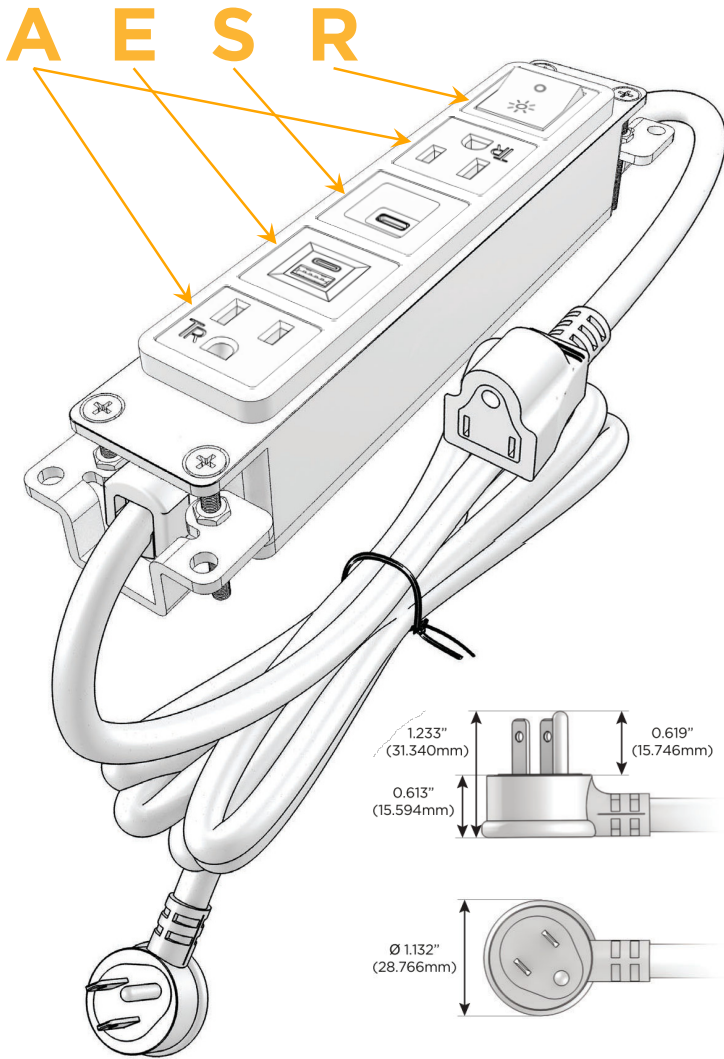

Bezel Finish: **CHAMPAGNE (ABS)**

Custom Finishes Available M-POWER-5TW-AESAR-CHAB

Features:

**Module/Port Options:**

- A** Tamper Resistant AC Receptacle
- E** USB-A & USB-C (20W)
- M** Double USB-A (Fast Charging Ports - 18W)
- H** HDMI
- 6** CAT 6
- 12** RJ 12
- X** Switched AC
- Y** 3-Way Switch (Low Voltage)
- V** USB-C (45W High Speed Charging Port)
- S** USB-C (25W High Speed Charging Port)
- R** Switched AC (Rocker Switch)
- D** Dimmer Switch

**Plug:**

Supplied with Low Profile Flat 45° Angle 120 VAC Plug

Optional Standard Straight 120 VAC Plug

Optional Straight 120 VAC Pass-through Plug

- CLEAN, COMPACT DESIGN
- STREAMLINED
- LOW PROFILE
- SIDE-EXITING CORDS
- PLUG & PLAY
- 6' AC CORD & PLUG (FLAT PLUG STANDARD)
- CUSTOMIZABLE CONFIGURATIONS AND FINISHES
- UL LISTED FOR MOUNTING IN FURNITURE
- 15A

# M-POWER-5T

AC POWER & DATA CONNECTIVITY SOLUTION

M-POWER-5TW-AESAR-CHAB

Specs:

**Modules/Ports:**

- A** Tamper Resistant AC Receptacle
- E** USB-A & USB-C (20W)
- S** USB-C (25W High Speed Charging Port)
- R** Switched AC (Rocker Switch)