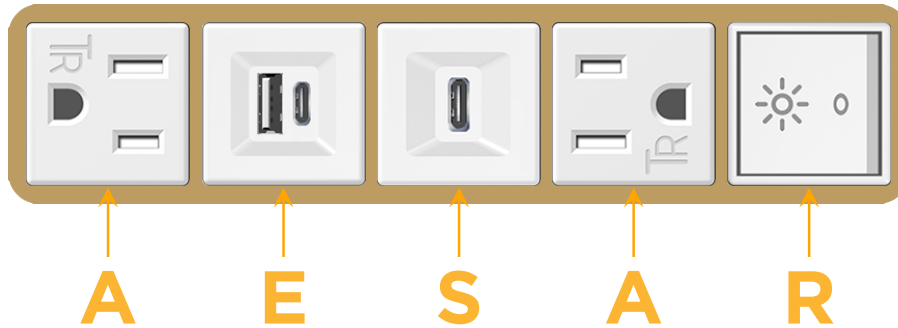

M-POWER-5T

AC POWER & DATA CONNECTIVITY SOLUTION

M-POWER-5TW-AESAR-BZAB

Distributed by

Mormax Company, Inc.

8 Westchester Plaza

Elmsford, NY 10523

914-699-0101

sales@mormax.com

mormax.com

Metro Light & Power's line of power & data solutions offers sophisticated design elements combined with greater ease of installation. Streamlined and low-profile, enhanced by side-exiting cords, our outlets advance the industry with their cutting edge look and feel. We believe flexibility is key, and we provide a variety of mounting options, including the ability to mount in limited spaces. Our outlets are available in many finishes and configurations, in addition to a custom color and finish capability for our clients.

Bezel Finish: **STANDARD BRONZE (ABS)**

Custom Finishes Available M-POWER-5TW-AESAR-BZAB

Features:

Module/Port Options:

- **A** Tamper Resistant AC Receptacle
- **E** USB-A & USB-C (20W)
- **M** Double USB-A (Fast Charging Ports - 18W)
- **H** HDMI
- **6** CAT 6
- **12** RJ 12
- **X** Switched AC
- **Y** 3-Way Switch (Low Voltage)
- **V** USB-C (45W High Speed Charging Port)
- **S** USB-C (25W High Speed Charging Port)
- **R** Switched AC (Rocker Switch)
- **D** Dimmer Switch

Plug:

Supplied with Low Profile Flat 45° Angle 120 VAC Plug

Optional Standard Straight 120 VAC Plug

Optional Straight 120 VAC Pass-through Plug

- CLEAN, COMPACT DESIGN
- STREAMLINED
- LOW PROFILE
- SIDE-EXITING CORDS
- PLUG & PLAY
- 6' AC CORD & PLUG (FLAT PLUG STANDARD)
- CUSTOMIZABLE CONFIGURATIONS AND FINISHES
- UL LISTED FOR MOUNTING IN FURNITURE
- 15A