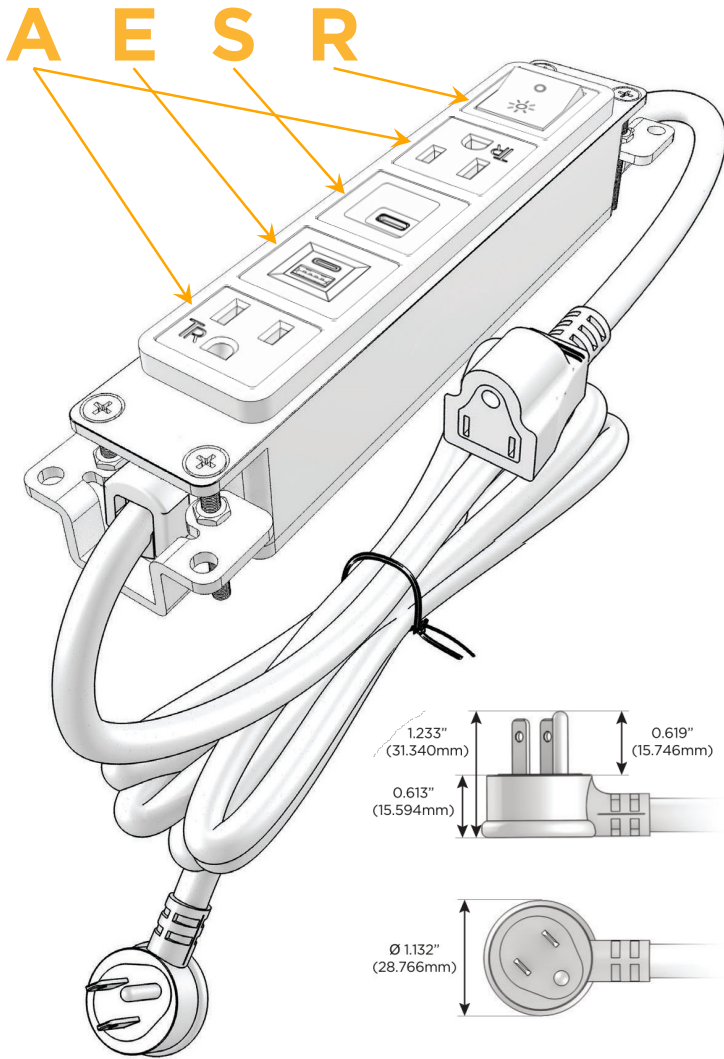

### Module/Port Options:

- A** Tamper Resistant AC Receptacle
- E** USB-A & USB-C (20W)
- M** Double USB-A (Fast Charging Ports - 18W)
- H** HDMI
- 6** CAT 6
- 12** RJ 12
- X** Switched AC
- Y** 3-Way Switch (Low Voltage)
- V** USB-C (45W High Speed Charging Port)
- S** USB-C (25W High Speed Charging Port)
- R** Switched AC (Rocker Switch)
- D** Dimmer Switch

### Plug:

Supplied with Low Profile Flat 45° Angle 120 VAC Plug

Optional Standard Straight 120 VAC Plug

Optional Straight 120 VAC Pass-through Plug

- CLEAN, COMPACT DESIGN
- STREAMLINED
- LOW PROFILE
- SIDE-EXITING CORDS
- PLUG & PLAY
- 6' AC CORD & PLUG (FLAT PLUG STANDARD)
- CUSTOMIZABLE CONFIGURATIONS AND FINISHES
- UL LISTED FOR MOUNTING IN FURNITURE
- 15A

# M-POWER-5T

AC POWER & DATA CONNECTIVITY SOLUTION

M-POWER-5TW-AESAR-BZAB

Specs:

**Modules/Ports:**

- A** Tamper Resistant AC Receptacle
- E** USB-A & USB-C (20W)
- S** USB-C (25W High Speed Charging Port)
- R** Switched AC (Rocker Switch)