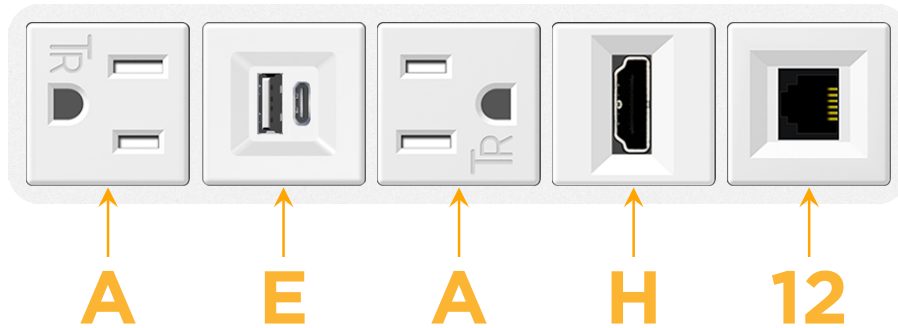

M-POWER-5T

AC POWER & DATA CONNECTIVITY SOLUTION

M-POWER-5TW-AEAH12-WB

Distributed by

Mormax Company, Inc.

8 Westchester Plaza

Elmsford, NY 10523

914-699-0101

sales@mormax.com

mormax.com

Metro Light & Power's line of power & data solutions offers sophisticated design elements combined with greater ease of installation. Streamlined and low-profile, enhanced by side-exiting cords, our outlets advance the industry with their cutting edge look and feel. We believe flexibility is key, and we provide a variety of mounting options, including the ability to mount in limited spaces. Our outlets are available in many finishes and configurations, in addition to a custom color and finish capability for our clients.

Bezel Finish: **WHITE (STEEL)**
Custom Finishes Available M-POWER-5TW-AEAH12-WB

Features:

Module/Port Options:

- **A** Tamper Resistant AC Receptacle
- **E** USB-A & USB-C (20W)
- **M** Double USB-A (Fast Charging Ports - 18W)
- **H** HDMI
- **6** CAT 6
- **12** RJ 12
- **X** Switched AC
- **Y** 3-Way Switch (Low Voltage)
- **V** USB-C (45W High Speed Charging Port)
- **S** USB-C (25W High Speed Charging Port)
- **R** Switched AC (Rocker Switch)
- **D** Dimmer Switch

Plug:

Supplied with Low Profile Flat 45° Angle 120 VAC Plug

Optional Standard Straight 120 VAC Plug

Optional Straight 120 VAC Pass-through Plug

- CLEAN, COMPACT DESIGN
- STREAMLINED
- LOW PROFILE
- SIDE-EXITING CORDS
- PLUG & PLAY
- 6' AC CORD & PLUG (FLAT PLUG STANDARD)
- CUSTOMIZABLE CONFIGURATIONS AND FINISHES
- UL LISTED FOR MOUNTING IN FURNITURE
- 15A