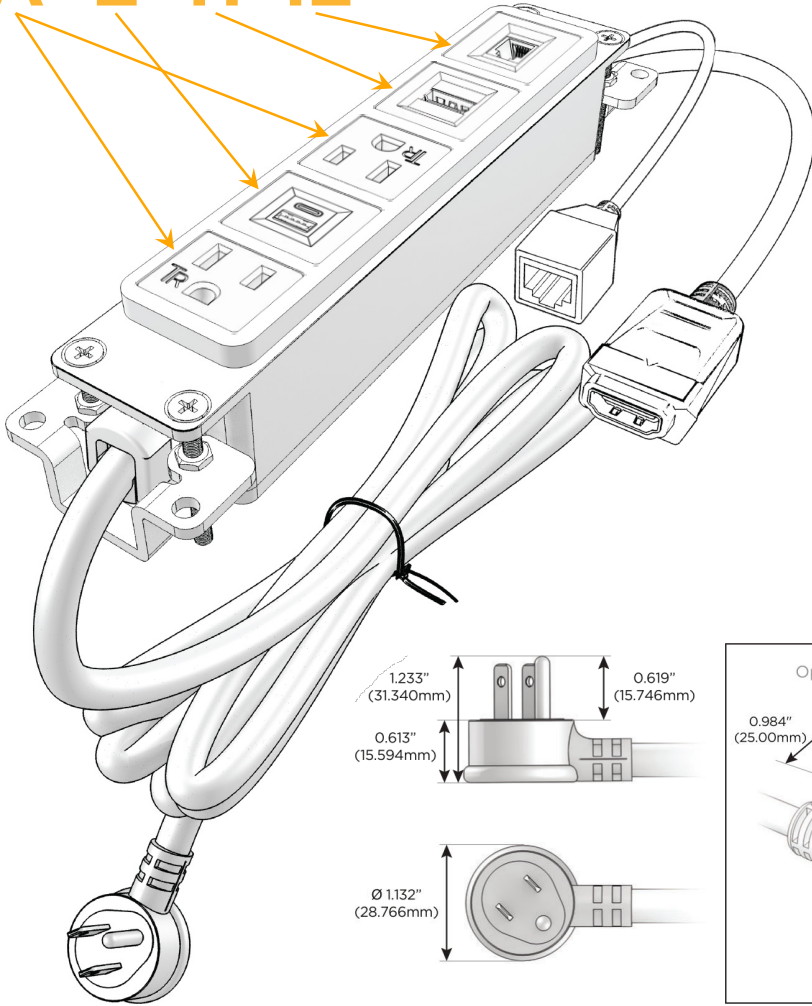

#### Module/Port Options:

- A** Tamper Resistant AC Receptacle
- E** USB-A & USB-C (20W)
- M** Double USB-A (Fast Charging Ports - 18W)
- H** HDMI
- 6** CAT 6
- 12** RJ 12
- X** Switched AC
- Y** 3-Way Switch (Low Voltage)
- V** USB-C (45W High Speed Charging Port)
- S** USB-C (25W High Speed Charging Port)
- R** Switched AC (Rocker Switch)
- D** Dimmer Switch

#### Plug:

Supplied with Low Profile Flat 45° Angle 120 VAC Plug

Optional Standard Straight 120 VAC Plug

Optional Straight 120 VAC Pass-through Plug

- CLEAN, COMPACT DESIGN
- STREAMLINED
- LOW PROFILE
- SIDE-EXITING CORDS
- PLUG & PLAY
- 6' AC CORD & PLUG (FLAT PLUG STANDARD)
- CUSTOMIZABLE CONFIGURATIONS AND FINISHES
- UL LISTED FOR MOUNTING IN FURNITURE
- 15A

# M-POWER-5T

AC POWER & DATA CONNECTIVITY SOLUTION

M-POWER-5TW-AEAH12-WB

Specs:

**Modules/Ports:**

- A** Tamper Resistant AC Receptacle
- E** USB-A & USB-C (20W)
- H** HDMI
- 12** RJ 12

**A E H 12**

Distributed by