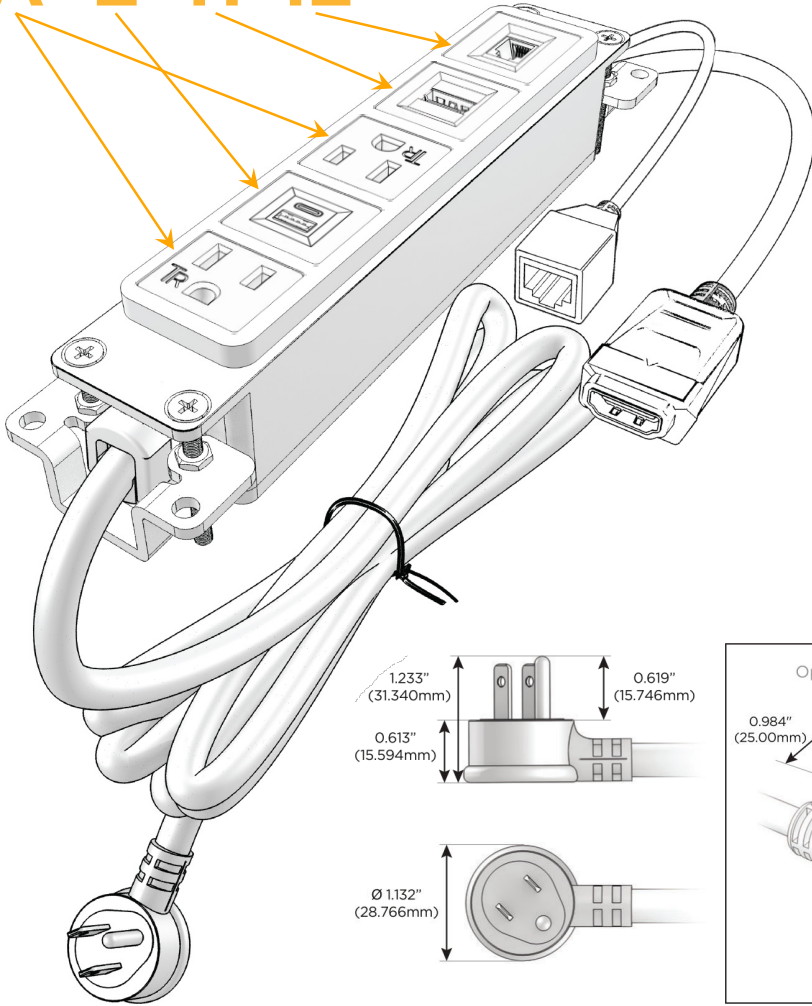

### Module/Port Options:

- A** Tamper Resistant AC Receptacle
- E** USB-A & USB-C (20W)
- M** Double USB-A (Fast Charging Ports - 18W)
- H** HDMI
- 6** CAT 6
- 12** RJ 12
- X** Switched AC
- Y** 3-Way Switch (Low Voltage)
- V** USB-C (45W High Speed Charging Port)
- S** USB-C (25W High Speed Charging Port)
- R** Switched AC (Rocker Switch)
- D** Dimmer Switch

### Plug:

Supplied with Low Profile Flat 45° Angle 120 VAC Plug

Optional Standard Straight 120 VAC Plug

Optional Straight 120 VAC Pass-through Plug

- CLEAN, COMPACT DESIGN
- STREAMLINED
- LOW PROFILE
- SIDE-EXITING CORDS
- PLUG & PLAY
- 6' AC CORD & PLUG (FLAT PLUG STANDARD)
- CUSTOMIZABLE CONFIGURATIONS AND FINISHES
- UL LISTED FOR MOUNTING IN FURNITURE
- 15A

# M-POWER-5T

AC POWER & DATA CONNECTIVITY SOLUTION

M-POWER-5TW-AEAH12-SS4AB

Specs:

**Modules/Ports:**

- A** Tamper Resistant AC Receptacle
- E** USB-A & USB-C (20W)
- H** HDMI
- 12** RJ 12

**A E H 12**

Distributed by