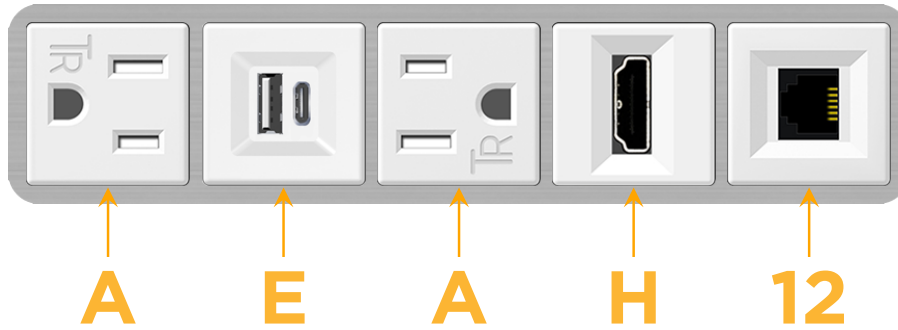

M-POWER-5T

AC POWER & DATA CONNECTIVITY SOLUTION

M-POWER-5TW-AEAH12-SS4AB

Distributed by

Mormax Company, Inc.

8 Westchester Plaza

Elmsford, NY 10523

914-699-0101

sales@mormax.com

mormax.com

Metro Light & Power's line of power & data solutions offers sophisticated design elements combined with greater ease of installation. Streamlined and low-profile, enhanced by side-exiting cords, our outlets advance the industry with their cutting edge look and feel. We believe flexibility is key, and we provide a variety of mounting options, including the ability to mount in limited spaces. Our outlets are available in many finishes and configurations, in addition to a custom color and finish capability for our clients.

Bezel Finish: **BRUSHED STAINLESS (ABS)**

Custom Finishes Available M-POWER-5TW-AEAH12-SS4AB

Features:

Module/Port Options:

- **A** Tamper Resistant AC Receptacle
- **E** USB-A & USB-C (20W)
- **M** Double USB-A (Fast Charging Ports - 18W)
- **H** HDMI
- **6** CAT 6
- **12** RJ 12
- **X** Switched AC
- **Y** 3-Way Switch (Low Voltage)
- **V** USB-C (45W High Speed Charging Port)
- **S** USB-C (25W High Speed Charging Port)
- **R** Switched AC (Rocker Switch)
- **D** Dimmer Switch

Plug:

Supplied with Low Profile Flat 45° Angle 120 VAC Plug

Optional Standard Straight 120 VAC Plug

Optional Straight 120 VAC Pass-through Plug

- CLEAN, COMPACT DESIGN
- STREAMLINED
- LOW PROFILE
- SIDE-EXITING CORDS
- PLUG & PLAY
- 6' AC CORD & PLUG (FLAT PLUG STANDARD)
- CUSTOMIZABLE CONFIGURATIONS AND FINISHES
- UL LISTED FOR MOUNTING IN FURNITURE
- 15A