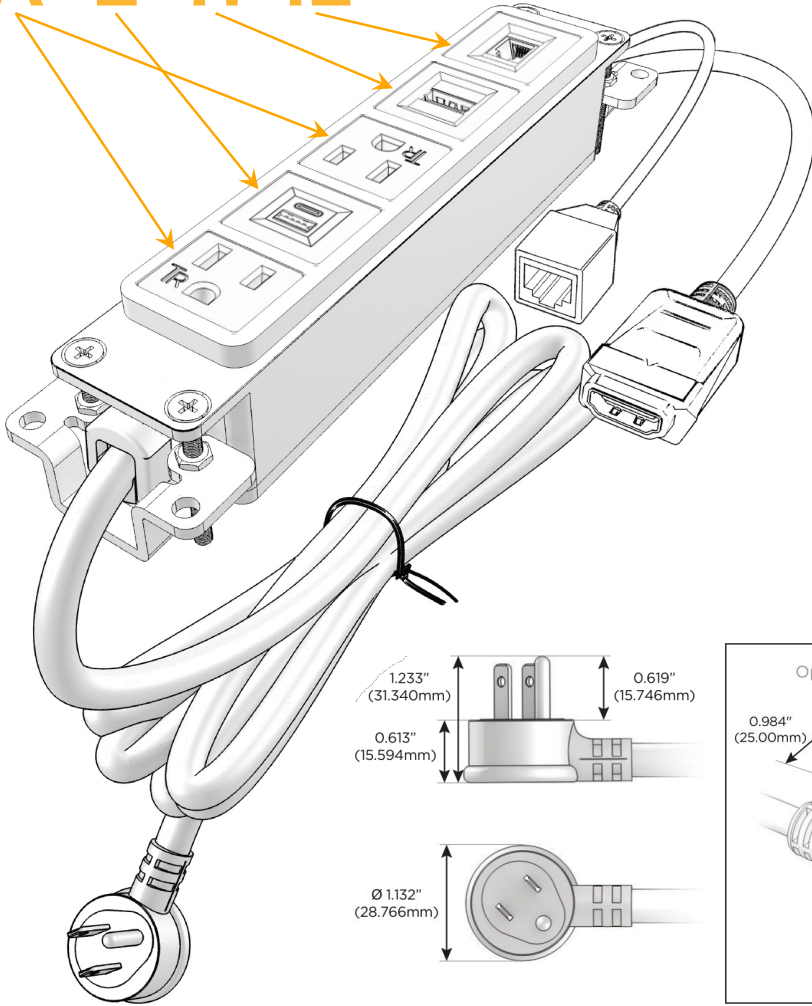

#### Module/Port Options:

- A** Tamper Resistant AC Receptacle
- E** USB-A & USB-C (20W)
- M** Double USB-A (Fast Charging Ports - 18W)
- H** HDMI
- 6** CAT 6
- 12** RJ 12
- X** Switched AC
- Y** 3-Way Switch (Low Voltage)
- V** USB-C (45W High Speed Charging Port)
- S** USB-C (25W High Speed Charging Port)
- R** Switched AC (Rocker Switch)
- D** Dimmer Switch

#### Plug:

Supplied with Low Profile Flat 45° Angle 120 VAC Plug

Optional Standard Straight 120 VAC Plug

Optional Straight 120 VAC Pass-through Plug

- CLEAN, COMPACT DESIGN
- STREAMLINED
- LOW PROFILE
- SIDE-EXITING CORDS
- PLUG & PLAY
- 6' AC CORD & PLUG (FLAT PLUG STANDARD)
- CUSTOMIZABLE CONFIGURATIONS AND FINISHES
- UL LISTED FOR MOUNTING IN FURNITURE
- 15A

# M-POWER-5T

AC POWER & DATA CONNECTIVITY SOLUTION

M-POWER-5TW-AEAH12-S3AB

Specs:

**Modules/Ports:**

- A** Tamper Resistant AC Receptacle
- E** USB-A & USB-C (20W)
- H** HDMI
- 12** RJ 12

**A E H 12**

Distributed by