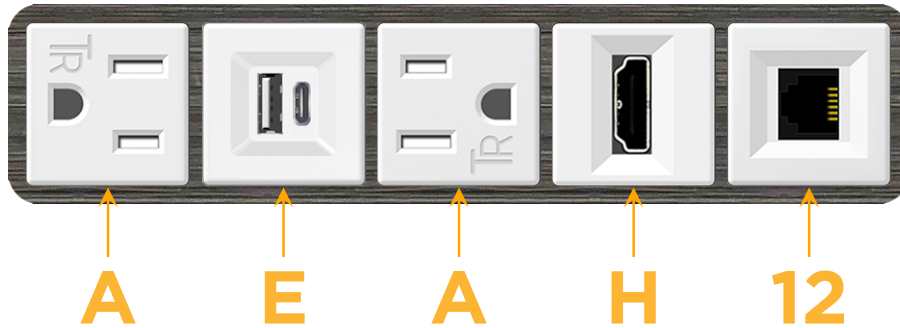

M-POWER-5T

AC POWER & DATA CONNECTIVITY SOLUTION

M-POWER-5TW-AEAH12-S3AB

Distributed by

Mormax Company, Inc.

8 Westchester Plaza

Elmsford, NY 10523

914-699-0101

sales@mormax.com

mormax.com

Metro Light & Power's line of power & data solutions offers sophisticated design elements combined with greater ease of installation. Streamlined and low-profile, enhanced by side-exiting cords, our outlets advance the industry with their cutting edge look and feel. We believe flexibility is key, and we provide a variety of mounting options, including the ability to mount in limited spaces. Our outlets are available in many finishes and configurations, in addition to a custom color and finish capability for our clients.

Bezel Finish: **GUNMETAL (ABS)**

Custom Finishes Available M-POWER-5TW-AEAH12-S3AB

Features:

Module/Port Options:

- **A** Tamper Resistant AC Receptacle
- **E** USB-A & USB-C (20W)
- **M** Double USB-A (Fast Charging Ports - 18W)
- **H** HDMI
- **6** CAT 6
- **12** RJ 12
- **X** Switched AC
- **Y** 3-Way Switch (Low Voltage)
- **V** USB-C (45W High Speed Charging Port)
- **S** USB-C (25W High Speed Charging Port)
- **R** Switched AC (Rocker Switch)
- **D** Dimmer Switch

Plug:

Supplied with Low Profile Flat 45° Angle 120 VAC Plug

Optional Standard Straight 120 VAC Plug

Optional Straight 120 VAC Pass-through Plug

- CLEAN, COMPACT DESIGN
- STREAMLINED
- LOW PROFILE
- SIDE-EXITING CORDS
- PLUG & PLAY
- 6' AC CORD & PLUG (FLAT PLUG STANDARD)
- CUSTOMIZABLE CONFIGURATIONS AND FINISHES
- UL LISTED FOR MOUNTING IN FURNITURE
- 15A