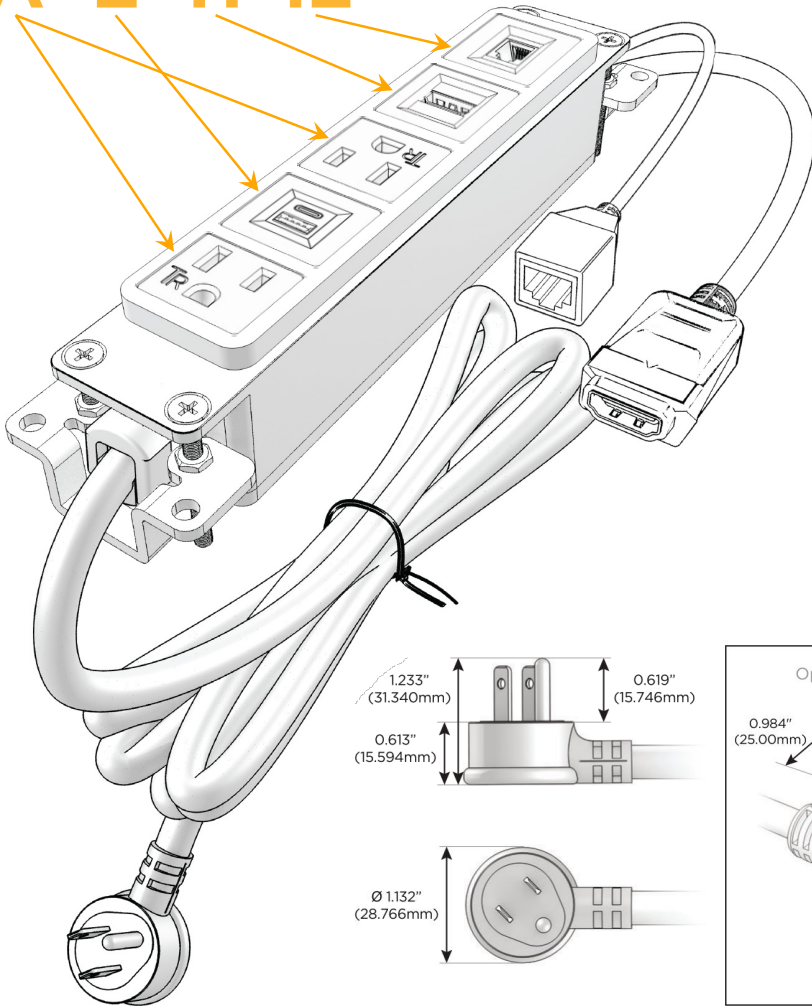

### Module/Port Options:

- A** Tamper Resistant AC Receptacle
- E** USB-A & USB-C (20W)
- M** Double USB-A (Fast Charging Ports - 18W)
- H** HDMI
- 6** CAT 6
- 12** RJ 12
- X** Switched AC
- Y** 3-Way Switch (Low Voltage)
- V** USB-C (45W High Speed Charging Port)
- S** USB-C (25W High Speed Charging Port)
- R** Switched AC (Rocker Switch)
- D** Dimmer Switch

### Plug:

Supplied with Low Profile Flat 45° Angle 120 VAC Plug

Optional Standard Straight 120 VAC Plug

Optional Straight 120 VAC Pass-through Plug

- CLEAN, COMPACT DESIGN
- STREAMLINED
- LOW PROFILE
- SIDE-EXITING CORDS
- PLUG & PLAY
- 6' AC CORD & PLUG (FLAT PLUG STANDARD)
- CUSTOMIZABLE CONFIGURATIONS AND FINISHES
- UL LISTED FOR MOUNTING IN FURNITURE
- 15A

# M-POWER-5T

AC POWER & DATA CONNECTIVITY SOLUTION

M-POWER-5TW-AEAH12-CUAB

Specs:

**Modules/Ports:**

- A** Tamper Resistant AC Receptacle
- E** USB-A & USB-C (20W)
- H** HDMI
- 12** RJ 12

**A E H 12**

Distributed by