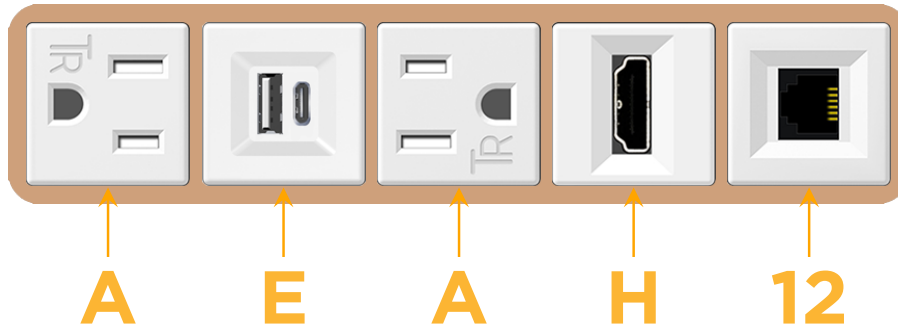

M-POWER-5T

AC POWER & DATA CONNECTIVITY SOLUTION

M-POWER-5TW-AEAH12-CUAB

Distributed by

Mormax Company, Inc.

8 Westchester Plaza

Elmsford, NY 10523

914-699-0101

sales@mormax.com

mormax.com

Metro Light & Power's line of power & data solutions offers sophisticated design elements combined with greater ease of installation. Streamlined and low-profile, enhanced by side-exiting cords, our outlets advance the industry with their cutting edge look and feel. We believe flexibility is key, and we provide a variety of mounting options, including the ability to mount in limited spaces. Our outlets are available in many finishes and configurations, in addition to a custom color and finish capability for our clients.

Bezel Finish: **COPPER (ABS)**

Custom Finishes Available M-POWER-5TW-AEAH12-CUAB

Features:

Module/Port Options:

- **A** Tamper Resistant AC Receptacle
- **E** USB-A & USB-C (20W)
- **M** Double USB-A (Fast Charging Ports - 18W)
- **H** HDMI
- **6** CAT 6
- **12** RJ 12
- **X** Switched AC
- **Y** 3-Way Switch (Low Voltage)
- **V** USB-C (45W High Speed Charging Port)
- **S** USB-C (25W High Speed Charging Port)
- **R** Switched AC (Rocker Switch)
- **D** Dimmer Switch

Plug:

Supplied with Low Profile Flat 45° Angle 120 VAC Plug

Optional Standard Straight 120 VAC Plug

Optional Straight 120 VAC Pass-through Plug

- CLEAN, COMPACT DESIGN
- STREAMLINED
- LOW PROFILE
- SIDE-EXITING CORDS
- PLUG & PLAY
- 6' AC CORD & PLUG (FLAT PLUG STANDARD)
- CUSTOMIZABLE CONFIGURATIONS AND FINISHES
- UL LISTED FOR MOUNTING IN FURNITURE
- 15A