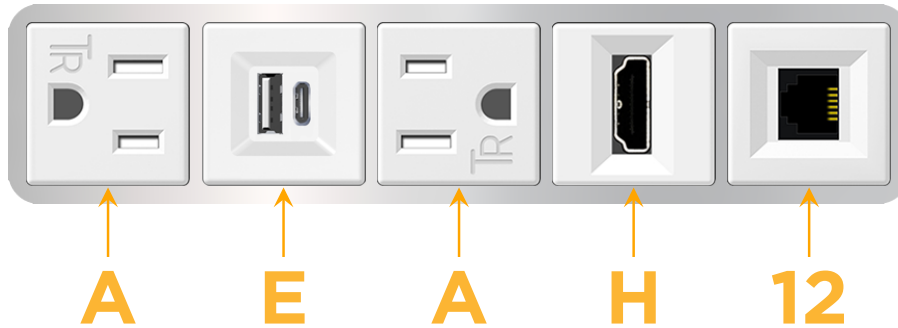

M-POWER-5T

AC POWER & DATA CONNECTIVITY SOLUTION

M-POWER-5TW-AEAH12-CRAB

Distributed by

Mormax Company, Inc.

8 Westchester Plaza

Elmsford, NY 10523

914-699-0101

sales@mormax.com

mormax.com

Metro Light & Power's line of power & data solutions offers sophisticated design elements combined with greater ease of installation. Streamlined and low-profile, enhanced by side-exiting cords, our outlets advance the industry with their cutting edge look and feel. We believe flexibility is key, and we provide a variety of mounting options, including the ability to mount in limited spaces. Our outlets are available in many finishes and configurations, in addition to a custom color and finish capability for our clients.

Bezel Finish: **CHROME (ABS)**

Custom Finishes Available M-POWER-5TW-AEAH12-CRAB

Features:

Module/Port Options:

- **A** Tamper Resistant AC Receptacle
- **E** USB-A & USB-C (20W)
- **M** Double USB-A (Fast Charging Ports - 18W)
- **H** HDMI
- **6** CAT 6
- **12** RJ 12
- **X** Switched AC
- **Y** 3-Way Switch (Low Voltage)
- **V** USB-C (45W High Speed Charging Port)
- **S** USB-C (25W High Speed Charging Port)
- **R** Switched AC (Rocker Switch)
- **D** Dimmer Switch

Plug:

Supplied with Low Profile Flat 45° Angle 120 VAC Plug

Optional Standard Straight 120 VAC Plug

Optional Straight 120 VAC Pass-through Plug

- CLEAN, COMPACT DESIGN
- STREAMLINED
- LOW PROFILE
- SIDE-EXITING CORDS
- PLUG & PLAY
- 6' AC CORD & PLUG (FLAT PLUG STANDARD)
- CUSTOMIZABLE CONFIGURATIONS AND FINISHES
- UL LISTED FOR MOUNTING IN FURNITURE
- 15A