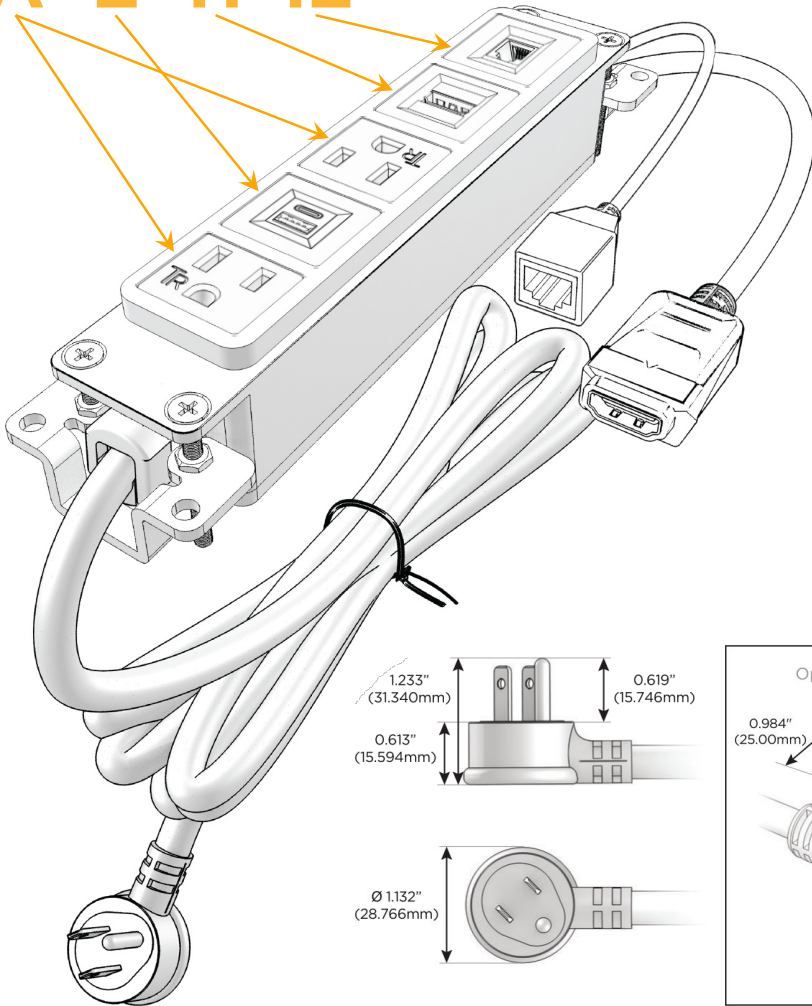

#### Module/Port Options:

- A** Tamper Resistant AC Receptacle
- E** USB-A & USB-C (20W)
- M** Double USB-A (Fast Charging Ports - 18W)
- H** HDMI
- 6** CAT 6
- 12** RJ 12
- X** Switched AC
- Y** 3-Way Switch (Low Voltage)
- V** USB-C (45W High Speed Charging Port)
- S** USB-C (25W High Speed Charging Port)
- R** Switched AC (Rocker Switch)
- D** Dimmer Switch

#### Plug:

Supplied with Low Profile Flat 45° Angle 120 VAC Plug

Optional Standard Straight 120 VAC Plug

Optional Straight 120 VAC Pass-through Plug

- CLEAN, COMPACT DESIGN
- STREAMLINED
- LOW PROFILE
- SIDE-EXITING CORDS
- PLUG & PLAY
- 6' AC CORD & PLUG (FLAT PLUG STANDARD)
- CUSTOMIZABLE CONFIGURATIONS AND FINISHES
- UL LISTED FOR MOUNTING IN FURNITURE
- 15A

# M-POWER-5T

AC POWER & DATA CONNECTIVITY SOLUTION

M-POWER-5TW-AEAH12-CRAB

Specs:

**Modules/Ports:**

- A** Tamper Resistant AC Receptacle
- E** USB-A & USB-C (20W)
- H** HDMI
- 12** RJ 12

**A E H 12**

Distributed by