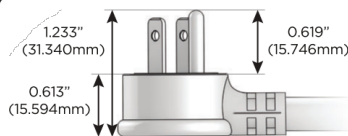

### Plug:

Supplied with Low Profile Flat 45° Angle 120 VAC Plug

Optional Standard Straight 120 VAC Plug

Optional Straight 120 VAC Pass-through Plug

- CLEAN, COMPACT DESIGN
- STREAMLINED
- LOW PROFILE
- SIDE-EXITING CORDS
- PLUG & PLAY
- 6' AC CORD & PLUG (FLAT PLUG STANDARD)
- CUSTOMIZABLE CONFIGURATIONS AND FINISHES
- UL LISTED FOR MOUNTING IN FURNITURE
- 15A

# M-POWER-5T

AC POWER & DATA CONNECTIVITY SOLUTION

M-POWER-5TW-AEAH12-CHAB

Specs:

**Modules/Ports:**

- A** Tamper Resistant AC Receptacle
- E** USB-A & USB-C (20W)
- H** HDMI
- 12** RJ 12

**A E H 12**

Distributed by