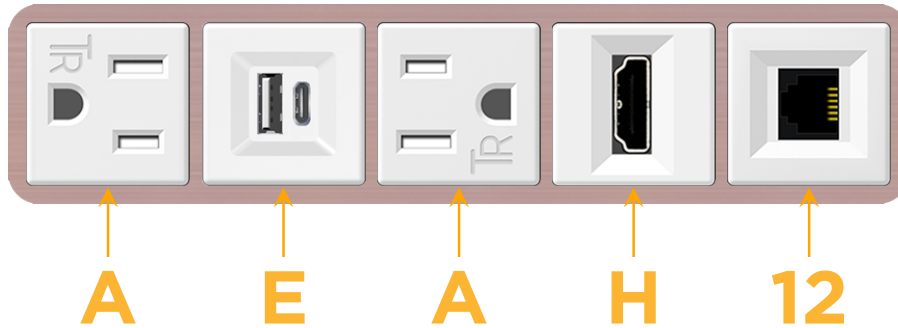

M-POWER-5T

AC POWER & DATA CONNECTIVITY SOLUTION

M-POWER-5TW-AEAH12-CHAB

Distributed by

Mormax Company, Inc.

8 Westchester Plaza

Elmsford, NY 10523

914-699-0101

sales@mormax.com

mormax.com

Metro Light & Power's line of power & data solutions offers sophisticated design elements combined with greater ease of installation. Streamlined and low-profile, enhanced by side-exiting cords, our outlets advance the industry with their cutting edge look and feel. We believe flexibility is key, and we provide a variety of mounting options, including the ability to mount in limited spaces. Our outlets are available in many finishes and configurations, in addition to a custom color and finish capability for our clients.

Bezel Finish: **CHAMPAGNE (ABS)**

Custom Finishes Available M-POWER-5TW-AEAH12-CHAB

Features:

Module/Port Options:

- **A** Tamper Resistant AC Receptacle
- **E** USB-A & USB-C (20W)
- **M** Double USB-A (Fast Charging Ports - 18W)
- **H** HDMI
- **6** CAT 6
- **12** RJ 12
- **X** Switched AC
- **Y** 3-Way Switch (Low Voltage)
- **V** USB-C (45W High Speed Charging Port)
- **S** USB-C (25W High Speed Charging Port)
- **R** Switched AC (Rocker Switch)
- **D** Dimmer Switch

Plug:

Supplied with Low Profile Flat 45° Angle 120 VAC Plug

Optional Standard Straight 120 VAC Plug

Optional Straight 120 VAC Pass-through Plug

- CLEAN, COMPACT DESIGN
- STREAMLINED
- LOW PROFILE
- SIDE-EXITING CORDS
- PLUG & PLAY
- 6' AC CORD & PLUG (FLAT PLUG STANDARD)
- CUSTOMIZABLE CONFIGURATIONS AND FINISHES
- UL LISTED FOR MOUNTING IN FURNITURE
- 15A