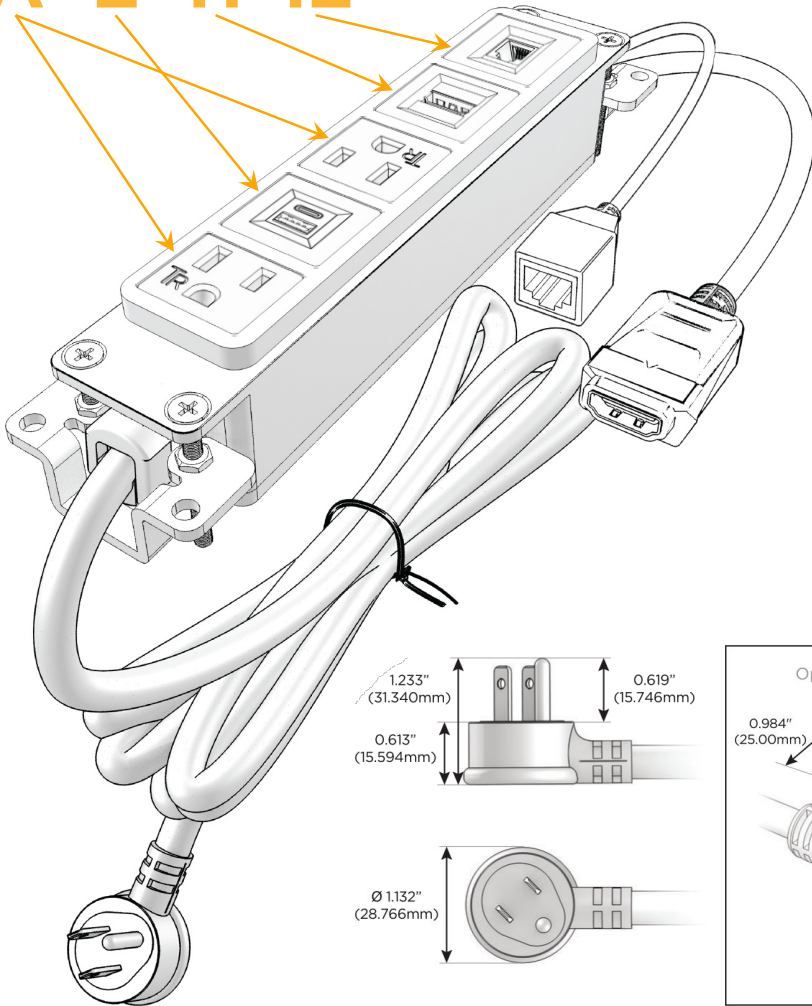

### Module/Port Options:

- A** Tamper Resistant AC Receptacle
- E** USB-A & USB-C (20W)
- M** Double USB-A (Fast Charging Ports - 18W)
- H** HDMI
- 6** CAT 6
- 12** RJ 12
- X** Switched AC
- Y** 3-Way Switch (Low Voltage)
- V** USB-C (45W High Speed Charging Port)
- S** USB-C (25W High Speed Charging Port)
- R** Switched AC (Rocker Switch)
- D** Dimmer Switch

### Plug:

Supplied with Low Profile Flat 45° Angle 120 VAC Plug

Optional Standard Straight 120 VAC Plug

Optional Straight 120 VAC Pass-through Plug

- CLEAN, COMPACT DESIGN
- STREAMLINED
- LOW PROFILE
- SIDE-EXITING CORDS
- PLUG & PLAY
- 6' AC CORD & PLUG (FLAT PLUG STANDARD)
- CUSTOMIZABLE CONFIGURATIONS AND FINISHES
- UL LISTED FOR MOUNTING IN FURNITURE
- 15A

# M-POWER-5T

AC POWER & DATA CONNECTIVITY SOLUTION

M-POWER-5TW-AEAH12-CHAB

Specs:

**Modules/Ports:**

- A** Tamper Resistant AC Receptacle
- E** USB-A & USB-C (20W)
- H** HDMI
- 12** RJ 12

**A E H 12**

Distributed by