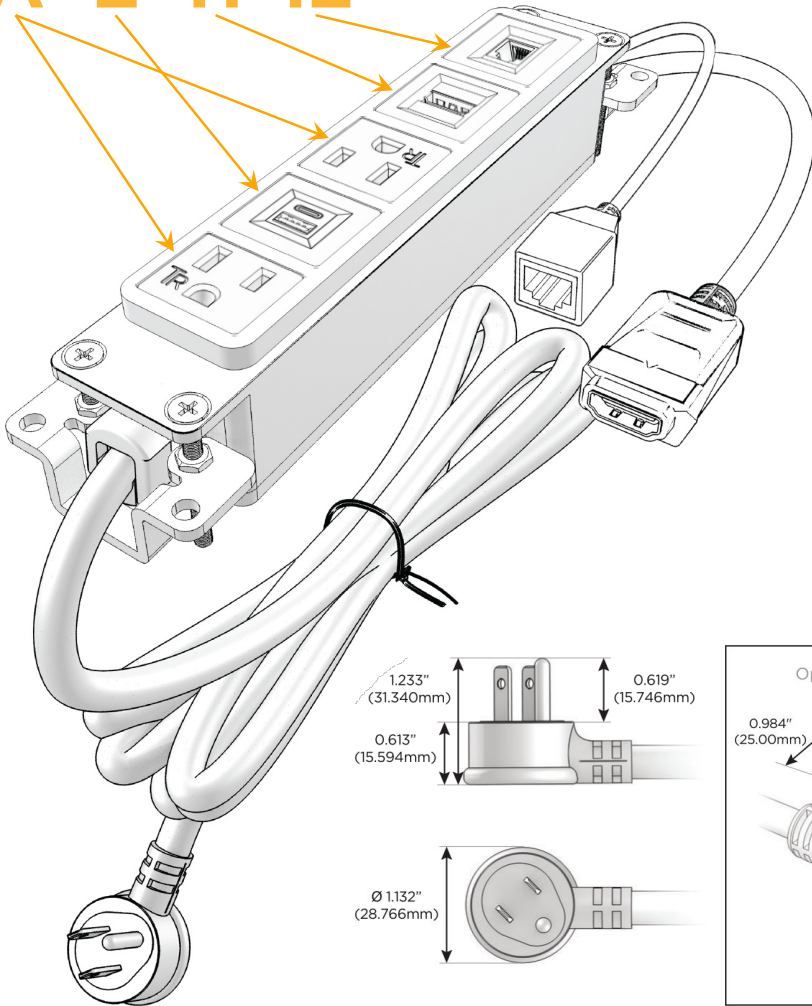

Bezel Finish: **STANDARD BRONZE (ABS)**

Custom Finishes Available M-POWER-5TW-AEAH12-BZAB

Features:

Module/Port Options:

- A Tamper Resistant AC Receptacle
- E USB-A & USB-C (20W)
- M Double USB-A (Fast Charging Ports - 18W)
- H HDMI
- 6 CAT 6
- 12 RJ 12
- X Switched AC
- Y 3-Way Switch (Low Voltage)
- V USB-C (45W High Speed Charging Port)
- S USB-C (25W High Speed Charging Port)
- R Switched AC (Rocker Switch)
- D Dimmer Switch

Plug:

- Supplied with Low Profile Flat 45° Angle 120 VAC Plug
- Optional Standard Straight 120 VAC Plug
- Optional Straight 120 VAC Pass-through Plug

- CLEAN, COMPACT DESIGN
- STREAMLINED
- LOW PROFILE
- SIDE-EXITING CORDS
- PLUG & PLAY
- 6' AC CORD & PLUG (FLAT PLUG STANDARD)
- CUSTOMIZABLE CONFIGURATIONS AND FINISHES
- UL LISTED FOR MOUNTING IN FURNITURE
- 15A

M-POWER-5T

AC POWER & DATA CONNECTIVITY SOLUTION

M-POWER-5TW-AEAH12-BZAB

Specs:

Modules/Ports:

- A** Tamper Resistant AC Receptacle
- E** USB-A & USB-C (20W)
- H** HDMI
- 12** RJ 12

A E H 12

Distributed by