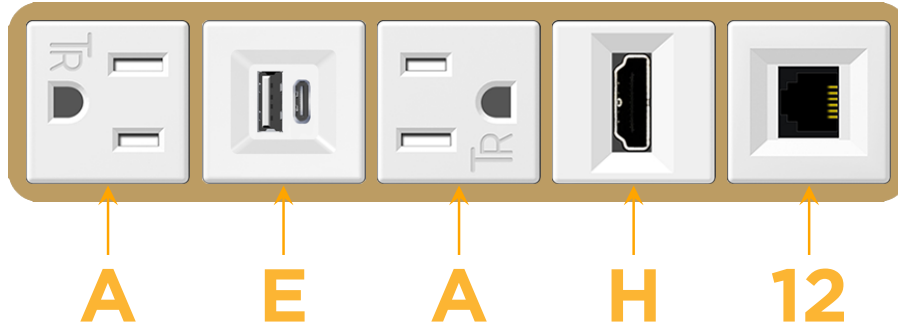

sales@mormax.com

mormax.com

Metro Light & Power's line of power & data solutions offers sophisticated design elements combined with greater ease of installation. Streamlined and low-profile, enhanced by side-exiting cords, our outlets advance the industry with their cutting edge look and feel. We believe flexibility is key, and we provide a variety of mounting options, including the ability to mount in limited spaces. Our outlets are available in many finishes and configurations, in addition to a custom color and finish capability for our clients.

Bezel Finish: **STANDARD BRONZE (ABS)**

Custom Finishes Available M-POWER-5TW-AEAH12-BZAB

Features:

Module/Port Options:

- A Tamper Resistant AC Receptacle
- E USB-A & USB-C (20W)
- M Double USB-A (Fast Charging Ports - 18W)
- H HDMI
- 6 CAT 6
- 12 RJ 12
- X Switched AC
- Y 3-Way Switch (Low Voltage)
- V USB-C (45W High Speed Charging Port)
- S USB-C (25W High Speed Charging Port)
- R Switched AC (Rocker Switch)
- D Dimmer Switch

Plug:

- Supplied with Low Profile Flat 45° Angle 120 VAC Plug
- Optional Standard Straight 120 VAC Plug
- Optional Straight 120 VAC Pass-through Plug

- CLEAN, COMPACT DESIGN
- STREAMLINED
- LOW PROFILE
- SIDE-EXITING CORDS
- PLUG & PLAY
- 6' AC CORD & PLUG (FLAT PLUG STANDARD)
- CUSTOMIZABLE CONFIGURATIONS AND FINISHES
- UL LISTED FOR MOUNTING IN FURNITURE
- 15A

M-POWER-5T

AC POWER & DATA CONNECTIVITY SOLUTION

M-POWER-5TW-AEAH12-BZAB

Specs:

Modules/Ports:

- A** Tamper Resistant AC Receptacle
- E** USB-A & USB-C (20W)
- H** HDMI
- 12** RJ 12

A E H 12

Distributed by