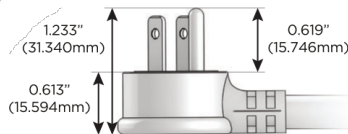

M-POWER-5T

AC POWER & DATA CONNECTIVITY SOLUTION

M-POWER-5TW-AEAH12-BZAB

Specs:

Modules/Ports:

- A** Tamper Resistant AC Receptacle
- E** USB-A & USB-C (20W)
- H** HDMI
- 12** RJ 12

A E H 12

Distributed by