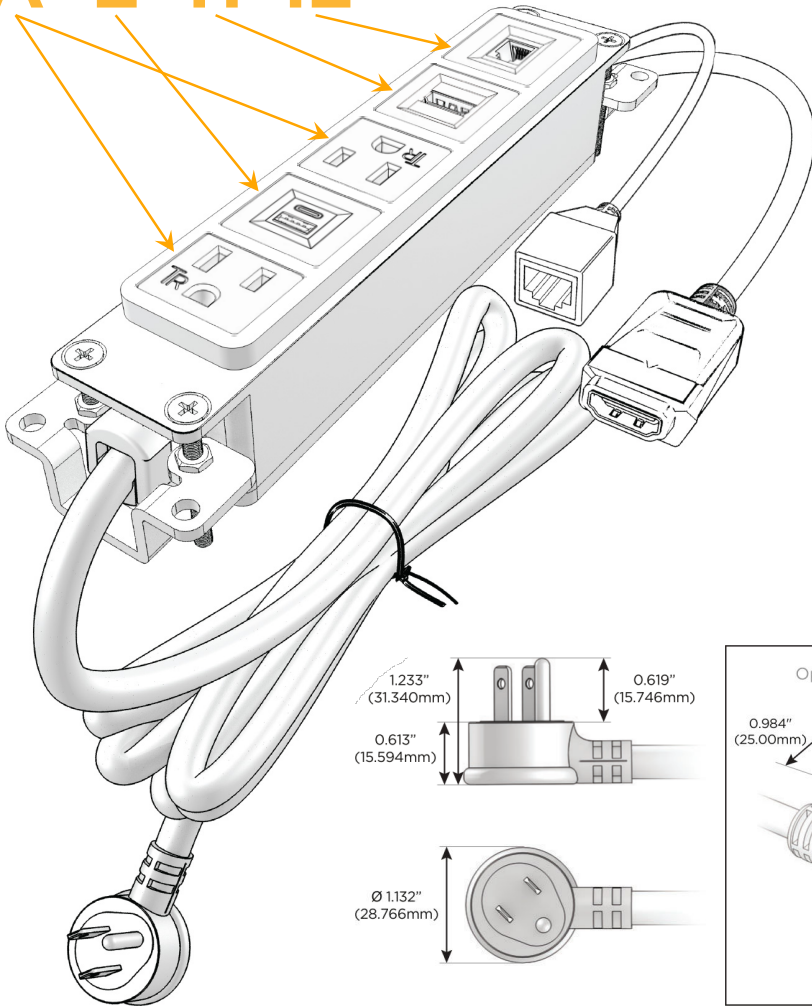

Bezel Finish: **ARCHITECTURAL BRONZE (ABS)**

Custom Finishes Available M-POWER-5TW-AEAH12-BZ5AB

Features:

Module/Port Options:

- A** Tamper Resistant AC Receptacle
- E** USB-A & USB-C (20W)
- M** Double USB-A (Fast Charging Ports - 18W)
- H** HDMI
- 6** CAT 6
- 12** RJ 12
- X** Switched AC
- Y** 3-Way Switch (Low Voltage)
- V** USB-C (45W High Speed Charging Port)
- S** USB-C (25W High Speed Charging Port)
- R** Switched AC (Rocker Switch)
- D** Dimmer Switch

Plug:

Supplied with Low Profile Flat 45° Angle 120 VAC Plug

Optional Standard Straight 120 VAC Plug

Optional Straight 120 VAC Pass-through Plug

- CLEAN, COMPACT DESIGN
- STREAMLINED
- LOW PROFILE
- SIDE-EXITING CORDS
- PLUG & PLAY
- 6' AC CORD & PLUG (FLAT PLUG STANDARD)
- CUSTOMIZABLE CONFIGURATIONS AND FINISHES
- UL LISTED FOR MOUNTING IN FURNITURE
- 15A

M-POWER-5T

AC POWER & DATA CONNECTIVITY SOLUTION

M-POWER-5TW-AEAH12-BZ5AB

Specs:

Modules/Ports:

- A** Tamper Resistant AC Receptacle
- E** USB-A & USB-C (20W)
- H** HDMI
- 12** RJ 12

A E H 12

Distributed by