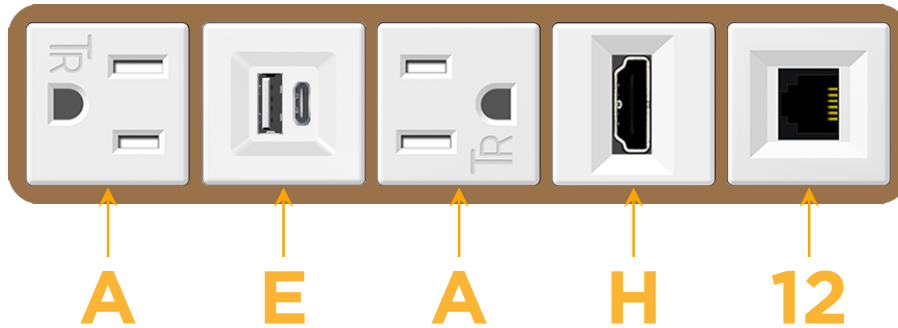

Bezel Finish: **ARCHITECTURAL BRONZE (ABS)**

Custom Finishes Available M-POWER-5TW-AEAH12-BZ5AB

Features:

Module/Port Options:

- A** Tamper Resistant AC Receptacle
- E** USB-A & USB-C (20W)
- M** Double USB-A (Fast Charging Ports - 18W)
- H** HDMI
- 6** CAT 6
- 12** RJ 12
- X** Switched AC
- Y** 3-Way Switch (Low Voltage)
- V** USB-C (45W High Speed Charging Port)
- S** USB-C (25W High Speed Charging Port)
- R** Switched AC (Rocker Switch)
- D** Dimmer Switch

Plug:

Supplied with Low Profile Flat 45° Angle 120 VAC Plug

Optional Standard Straight 120 VAC Plug

Optional Straight 120 VAC Pass-through Plug

- CLEAN, COMPACT DESIGN
- STREAMLINED
- LOW PROFILE
- SIDE-EXITING CORDS
- PLUG & PLAY
- 6' AC CORD & PLUG (FLAT PLUG STANDARD)
- CUSTOMIZABLE CONFIGURATIONS AND FINISHES
- UL LISTED FOR MOUNTING IN FURNITURE
- 15A

M-POWER-5T

AC POWER & DATA CONNECTIVITY SOLUTION

M-POWER-5TW-AEAH12-BZ5AB

Specs:

Modules/Ports:

- A** Tamper Resistant AC Receptacle
- E** USB-A & USB-C (20W)
- H** HDMI
- 12** RJ 12

A E H 12

Distributed by