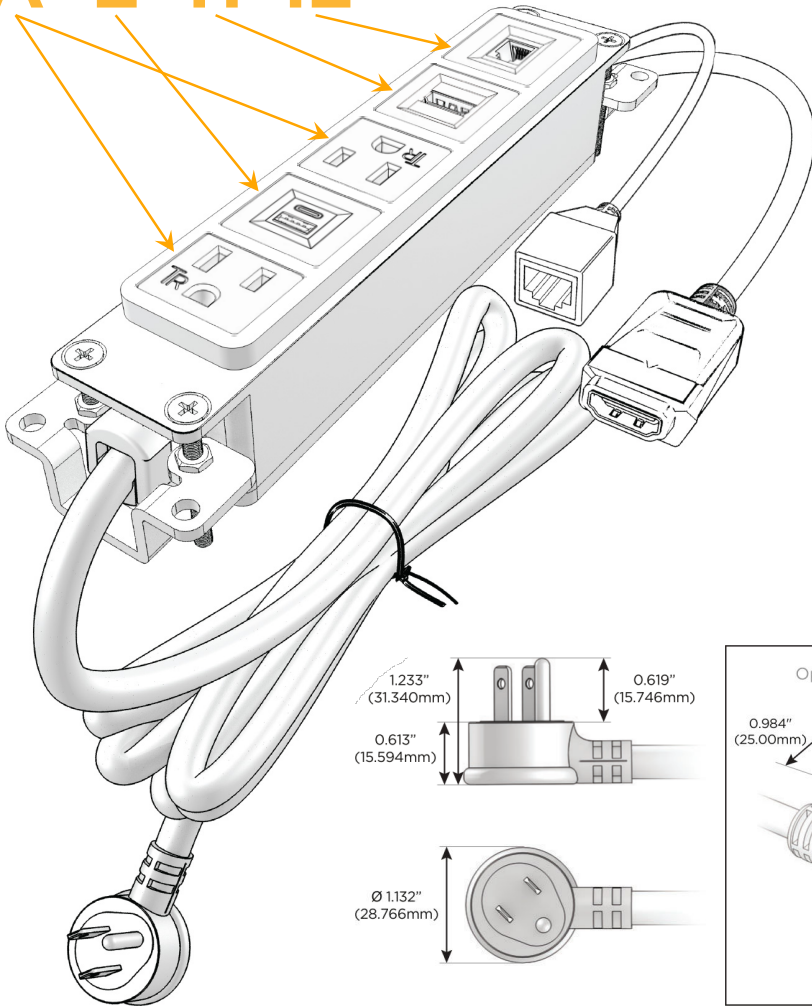

#### Module/Port Options:

- A** Tamper Resistant AC Receptacle
- E** USB-A & USB-C (20W)
- M** Double USB-A (Fast Charging Ports - 18W)
- H** HDMI
- 6** CAT 6
- 12** RJ 12
- X** Switched AC
- Y** 3-Way Switch (Low Voltage)
- V** USB-C (45W High Speed Charging Port)
- S** USB-C (25W High Speed Charging Port)
- R** Switched AC (Rocker Switch)
- D** Dimmer Switch

#### Plug:

Supplied with Low Profile Flat 45° Angle 120 VAC Plug

Optional Standard Straight 120 VAC Plug

Optional Straight 120 VAC Pass-through Plug

- CLEAN, COMPACT DESIGN
- STREAMLINED
- LOW PROFILE
- SIDE-EXITING CORDS
- PLUG & PLAY
- 6' AC CORD & PLUG (FLAT PLUG STANDARD)
- CUSTOMIZABLE CONFIGURATIONS AND FINISHES
- UL LISTED FOR MOUNTING IN FURNITURE
- 15A

# M-POWER-5T

AC POWER & DATA CONNECTIVITY SOLUTION

M-POWER-5TW-AEAH12-BZ5AAB

Specs:

**Modules/Ports:**

- A** Tamper Resistant AC Receptacle
- E** USB-A & USB-C (20W)
- H** HDMI
- 12** RJ 12

**A E H 12**

Distributed by