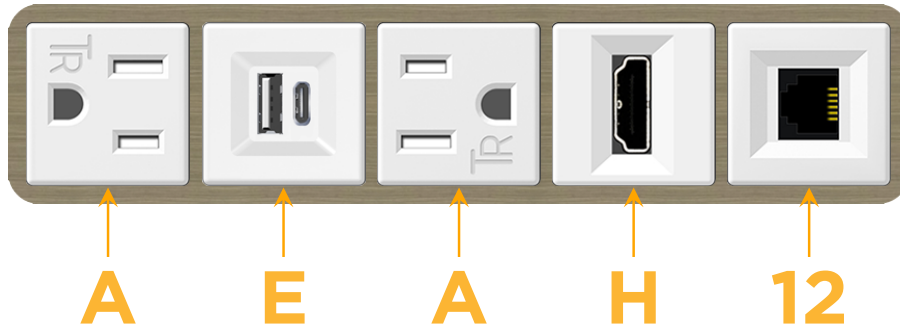

M-POWER-5T

AC POWER & DATA CONNECTIVITY SOLUTION

M-POWER-5TW-AEAH12-BZ5AAB

Distributed by

Mormax Company, Inc.

8 Westchester Plaza

Elmsford, NY 10523

914-699-0101

sales@mormax.com

mormax.com

Metro Light & Power's line of power & data solutions offers sophisticated design elements combined with greater ease of installation. Streamlined and low-profile, enhanced by side-exiting cords, our outlets advance the industry with their cutting edge look and feel. We believe flexibility is key, and we provide a variety of mounting options, including the ability to mount in limited spaces. Our outlets are available in many finishes and configurations, in addition to a custom color and finish capability for our clients.

Bezel Finish: **ANTIQUED ARCHITECTURAL BRONZE (ABS)**

Custom Finishes Available M-POWER-5TW-AEAH12-BZ5AAB

Features:

Module/Port Options:

- **A** Tamper Resistant AC Receptacle
- **E** USB-A & USB-C (20W)
- **M** Double USB-A (Fast Charging Ports - 18W)
- **H** HDMI
- **6** CAT 6
- **12** RJ 12
- **X** Switched AC
- **Y** 3-Way Switch (Low Voltage)
- **V** USB-C (45W High Speed Charging Port)
- **S** USB-C (25W High Speed Charging Port)
- **R** Switched AC (Rocker Switch)
- **D** Dimmer Switch

Plug:

Supplied with Low Profile Flat 45° Angle 120 VAC Plug

Optional Standard Straight 120 VAC Plug

Optional Straight 120 VAC Pass-through Plug

- CLEAN, COMPACT DESIGN
- STREAMLINED
- LOW PROFILE
- SIDE-EXITING CORDS
- PLUG & PLAY
- 6' AC CORD & PLUG (FLAT PLUG STANDARD)
- CUSTOMIZABLE CONFIGURATIONS AND FINISHES
- UL LISTED FOR MOUNTING IN FURNITURE
- 15A