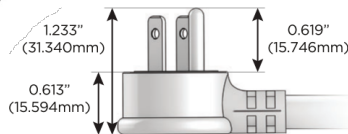

### Plug:

Supplied with Low Profile Flat 45° Angle 120 VAC Plug

Optional Standard Straight 120 VAC Plug

Optional Straight 120 VAC Pass-through Plug

- CLEAN, COMPACT DESIGN
- STREAMLINED
- LOW PROFILE
- SIDE-EXITING CORDS
- PLUG & PLAY
- 6' AC CORD & PLUG (FLAT PLUG STANDARD)
- CUSTOMIZABLE CONFIGURATIONS AND FINISHES
- UL LISTED FOR MOUNTING IN FURNITURE
- 15A

# M-POWER-5T

AC POWER & DATA CONNECTIVITY SOLUTION

M-POWER-5TW-AEAH12-BZ4B

Specs:

**Modules/Ports:**

- A** Tamper Resistant AC Receptacle
- E** USB-A & USB-C (20W)
- H** HDMI
- 12** RJ 12

**A E H 12**

Distributed by