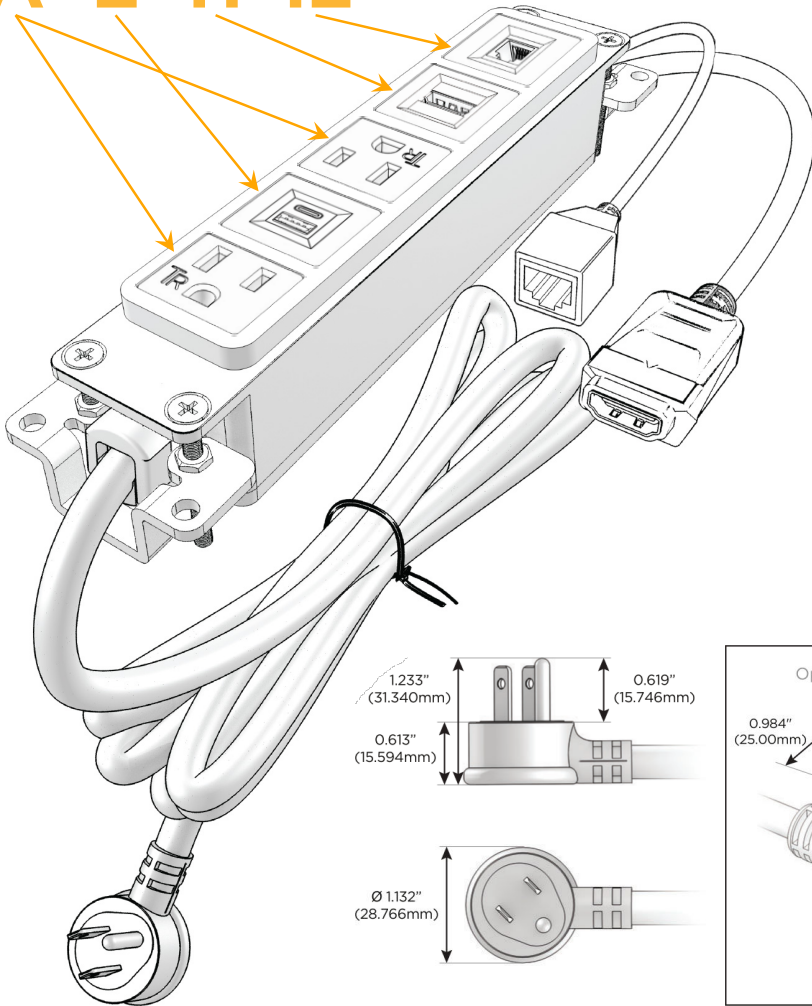

### Module/Port Options:

- A** Tamper Resistant AC Receptacle
- E** USB-A & USB-C (20W)
- M** Double USB-A (Fast Charging Ports - 18W)
- H** HDMI
- 6** CAT 6
- 12** RJ 12
- X** Switched AC
- Y** 3-Way Switch (Low Voltage)
- V** USB-C (45W High Speed Charging Port)
- S** USB-C (25W High Speed Charging Port)
- R** Switched AC (Rocker Switch)
- D** Dimmer Switch

### Plug:

Supplied with Low Profile Flat 45° Angle 120 VAC Plug

Optional Standard Straight 120 VAC Plug

Optional Straight 120 VAC Pass-through Plug

- CLEAN, COMPACT DESIGN
- STREAMLINED
- LOW PROFILE
- SIDE-EXITING CORDS
- PLUG & PLAY
- 6' AC CORD & PLUG (FLAT PLUG STANDARD)
- CUSTOMIZABLE CONFIGURATIONS AND FINISHES
- UL LISTED FOR MOUNTING IN FURNITURE
- 15A

# M-POWER-5T

AC POWER & DATA CONNECTIVITY SOLUTION

M-POWER-5TW-AEAH12-BZ4B

Specs:

**Modules/Ports:**

- A** Tamper Resistant AC Receptacle
- E** USB-A & USB-C (20W)
- H** HDMI
- 12** RJ 12

**A E H 12**

Distributed by