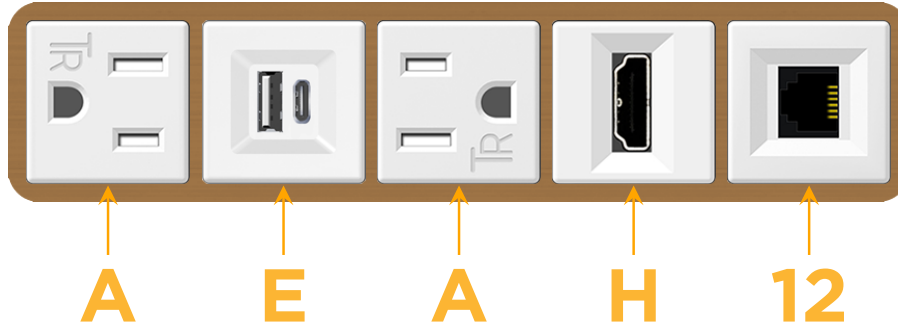

M-POWER-5T

AC POWER & DATA CONNECTIVITY SOLUTION

M-POWER-5TW-AEAH12-BZ4B

Distributed by

Mormax Company, Inc.

8 Westchester Plaza

Elmsford, NY 10523

914-699-0101

sales@mormax.com

mormax.com

Metro Light & Power's line of power & data solutions offers sophisticated design elements combined with greater ease of installation. Streamlined and low-profile, enhanced by side-exiting cords, our outlets advance the industry with their cutting edge look and feel. We believe flexibility is key, and we provide a variety of mounting options, including the ability to mount in limited spaces. Our outlets are available in many finishes and configurations, in addition to a custom color and finish capability for our clients.

Bezel Finish: **SOLID BRONZE BRUSHED**

Custom Finishes Available M-POWER-5TW-AEAH12-BZ4B

Features:

Module/Port Options:

- **A** Tamper Resistant AC Receptacle
- **E** USB-A & USB-C (20W)
- **M** Double USB-A (Fast Charging Ports - 18W)
- **H** HDMI
- **6** CAT 6
- **12** RJ 12
- **X** Switched AC
- **Y** 3-Way Switch (Low Voltage)
- **V** USB-C (45W High Speed Charging Port)
- **S** USB-C (25W High Speed Charging Port)
- **R** Switched AC (Rocker Switch)
- **D** Dimmer Switch

Plug:

Supplied with Low Profile Flat 45° Angle 120 VAC Plug

Optional Standard Straight 120 VAC Plug

Optional Straight 120 VAC Pass-through Plug

- CLEAN, COMPACT DESIGN
- STREAMLINED
- LOW PROFILE
- SIDE-EXITING CORDS
- PLUG & PLAY
- 6' AC CORD & PLUG (FLAT PLUG STANDARD)
- CUSTOMIZABLE CONFIGURATIONS AND FINISHES
- UL LISTED FOR MOUNTING IN FURNITURE
- 15A