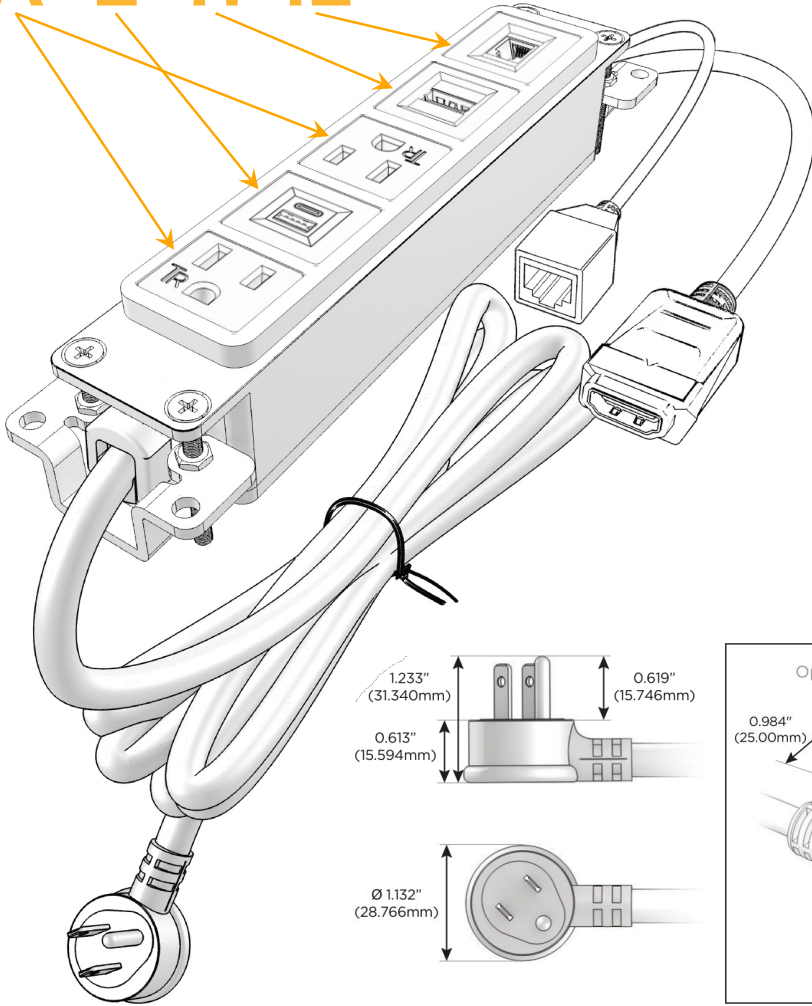

#### Module/Port Options:

- A** Tamper Resistant AC Receptacle
- E** USB-A & USB-C (20W)
- M** Double USB-A (Fast Charging Ports - 18W)
- H** HDMI
- 6** CAT 6
- 12** RJ 12
- X** Switched AC
- Y** 3-Way Switch (Low Voltage)
- V** USB-C (45W High Speed Charging Port)
- S** USB-C (25W High Speed Charging Port)
- R** Switched AC (Rocker Switch)
- D** Dimmer Switch

#### Plug:

Supplied with Low Profile Flat 45° Angle 120 VAC Plug

Optional Standard Straight 120 VAC Plug

Optional Straight 120 VAC Pass-through Plug

- CLEAN, COMPACT DESIGN
- STREAMLINED
- LOW PROFILE
- SIDE-EXITING CORDS
- PLUG & PLAY
- 6' AC CORD & PLUG (FLAT PLUG STANDARD)
- CUSTOMIZABLE CONFIGURATIONS AND FINISHES
- UL LISTED FOR MOUNTING IN FURNITURE
- 15A

# M-POWER-5T

AC POWER & DATA CONNECTIVITY SOLUTION

M-POWER-5TW-AEAH12-BRAB

Specs:

**Modules/Ports:**

- A** Tamper Resistant AC Receptacle
- E** USB-A & USB-C (20W)
- H** HDMI
- 12** RJ 12

**A E H 12**

Distributed by