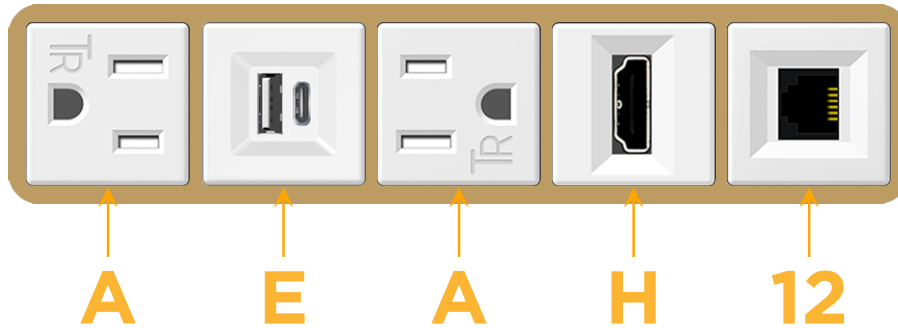

M-POWER-5T

AC POWER & DATA CONNECTIVITY SOLUTION

M-POWER-5TW-AEAH12-BRAB

Distributed by

Mormax Company, Inc.

8 Westchester Plaza

Elmsford, NY 10523

914-699-0101

sales@mormax.com

mormax.com

Metro Light & Power's line of power & data solutions offers sophisticated design elements combined with greater ease of installation. Streamlined and low-profile, enhanced by side-exiting cords, our outlets advance the industry with their cutting edge look and feel. We believe flexibility is key, and we provide a variety of mounting options, including the ability to mount in limited spaces. Our outlets are available in many finishes and configurations, in addition to a custom color and finish capability for our clients.

Bezel Finish: **BRASS (ABS)**

Custom Finishes Available M-POWER-5TW-AEAH12-BRAB

Features:

Module/Port Options:

- **A** Tamper Resistant AC Receptacle
- **E** USB-A & USB-C (20W)
- **M** Double USB-A (Fast Charging Ports - 18W)
- **H** HDMI
- **6** CAT 6
- **12** RJ 12
- **X** Switched AC
- **Y** 3-Way Switch (Low Voltage)
- **V** USB-C (45W High Speed Charging Port)
- **S** USB-C (25W High Speed Charging Port)
- **R** Switched AC (Rocker Switch)
- **D** Dimmer Switch

Plug:

Supplied with Low Profile Flat 45° Angle 120 VAC Plug

Optional Standard Straight 120 VAC Plug

Optional Straight 120 VAC Pass-through Plug

- CLEAN, COMPACT DESIGN
- STREAMLINED
- LOW PROFILE
- SIDE-EXITING CORDS
- PLUG & PLAY
- 6' AC CORD & PLUG (FLAT PLUG STANDARD)
- CUSTOMIZABLE CONFIGURATIONS AND FINISHES
- UL LISTED FOR MOUNTING IN FURNITURE
- 15A