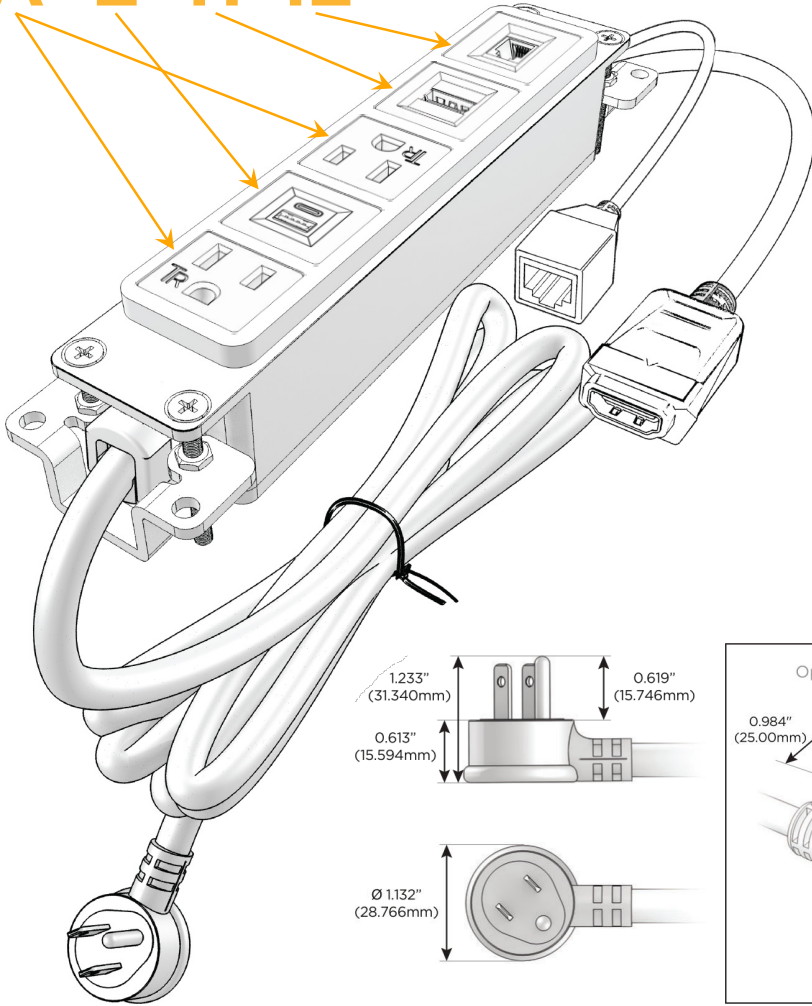

Bezel Finish: **BRASS ANTIQUED (ABS)**

Custom Finishes Available M-POWER-5TW-AEAH12-BRAAB

Features:

Module/Port Options:

- A** Tamper Resistant AC Receptacle
- E** USB-A & USB-C (20W)
- M** Double USB-A (Fast Charging Ports - 18W)
- H** HDMI
- 6** CAT 6
- 12** RJ 12
- X** Switched AC
- Y** 3-Way Switch (Low Voltage)
- V** USB-C (45W High Speed Charging Port)
- S** USB-C (25W High Speed Charging Port)
- R** Switched AC (Rocker Switch)
- D** Dimmer Switch

Plug:

Supplied with Low Profile Flat 45° Angle 120 VAC Plug

Optional Standard Straight 120 VAC Plug

Optional Straight 120 VAC Pass-through Plug

- CLEAN, COMPACT DESIGN
- STREAMLINED
- LOW PROFILE
- SIDE-EXITING CORDS
- PLUG & PLAY
- 6' AC CORD & PLUG (FLAT PLUG STANDARD)
- CUSTOMIZABLE CONFIGURATIONS AND FINISHES
- UL LISTED FOR MOUNTING IN FURNITURE
- 15A

M-POWER-5T

AC POWER & DATA CONNECTIVITY SOLUTION

M-POWER-5TW-AEAH12-BRAAB

Specs:

Modules/Ports:

- A** Tamper Resistant AC Receptacle
- E** USB-A & USB-C (20W)
- H** HDMI
- 12** RJ 12

A E H 12

Distributed by