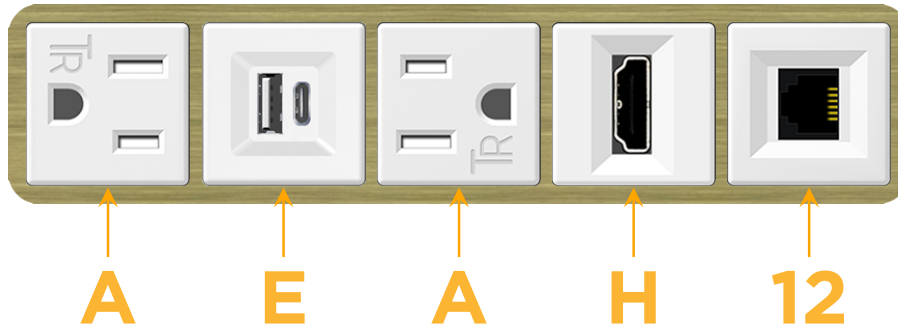

Bezel Finish: **BRASS ANTIQUED (ABS)**

Custom Finishes Available M-POWER-5TW-AEAH12-BRAAB

Features:

Module/Port Options:

- A** Tamper Resistant AC Receptacle
- E** USB-A & USB-C (20W)
- M** Double USB-A (Fast Charging Ports - 18W)
- H** HDMI
- 6** CAT 6
- 12** RJ 12
- X** Switched AC
- Y** 3-Way Switch (Low Voltage)
- V** USB-C (45W High Speed Charging Port)
- S** USB-C (25W High Speed Charging Port)
- R** Switched AC (Rocker Switch)
- D** Dimmer Switch

Plug:

Supplied with Low Profile Flat 45° Angle 120 VAC Plug

Optional Standard Straight 120 VAC Plug

Optional Straight 120 VAC Pass-through Plug

- CLEAN, COMPACT DESIGN
- STREAMLINED
- LOW PROFILE
- SIDE-EXITING CORDS
- PLUG & PLAY
- 6' AC CORD & PLUG (FLAT PLUG STANDARD)
- CUSTOMIZABLE CONFIGURATIONS AND FINISHES
- UL LISTED FOR MOUNTING IN FURNITURE
- 15A

M-POWER-5T

AC POWER & DATA CONNECTIVITY SOLUTION

M-POWER-5TW-AEAH12-BRAAB

Specs:

Modules/Ports:

- A** Tamper Resistant AC Receptacle
- E** USB-A & USB-C (20W)
- H** HDMI
- 12** RJ 12

A E H 12

Distributed by