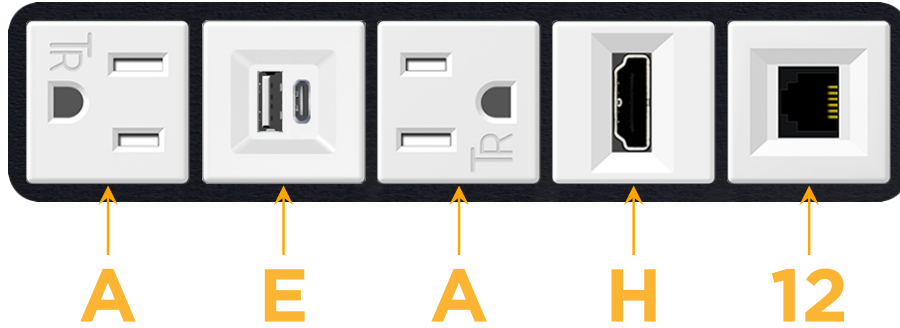

M-POWER-5T

AC POWER & DATA CONNECTIVITY SOLUTION

M-POWER-5TW-AEAH12-BAB

Distributed by

Mormax Company, Inc.

8 Westchester Plaza

Elmsford, NY 10523

914-699-0101

sales@mormax.com

mormax.com

Metro Light & Power's line of power & data solutions offers sophisticated design elements combined with greater ease of installation. Streamlined and low-profile, enhanced by side-exiting cords, our outlets advance the industry with their cutting edge look and feel. We believe flexibility is key, and we provide a variety of mounting options, including the ability to mount in limited spaces. Our outlets are available in many finishes and configurations, in addition to a custom color and finish capability for our clients.

Bezel Finish: **BLACK (ABS)**

Custom Finishes Available M-POWER-5TW-AEAH12-BAB

Features:

Module/Port Options:

- A Tamper Resistant AC Receptacle
- E USB-A & USB-C (20W)
- M Double USB-A (Fast Charging Ports - 18W)
- H HDMI
- 6 CAT 6
- 12 RJ 12
- X Switched AC
- Y 3-Way Switch (Low Voltage)
- V USB-C (45W High Speed Charging Port)
- S USB-C (25W High Speed Charging Port)
- R Switched AC (Rocker Switch)
- D Dimmer Switch

Plug:

Supplied with Low Profile Flat 45° Angle 120 VAC Plug

Optional Standard Straight 120 VAC Plug

Optional Straight 120 VAC Pass-through Plug

- CLEAN, COMPACT DESIGN
- STREAMLINED
- LOW PROFILE
- SIDE-EXITING CORDS
- PLUG & PLAY
- 6' AC CORD & PLUG (FLAT PLUG STANDARD)
- CUSTOMIZABLE CONFIGURATIONS AND FINISHES
- UL LISTED FOR MOUNTING IN FURNITURE
- 15A