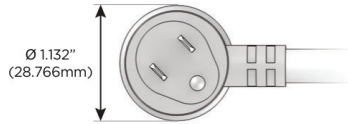

M-POWER-5T

AC POWER & DATA CONNECTIVITY SOLUTION

M-POWER-5TW-AEAH12-BAB

Specs:

Modules/Ports:

- **A** Tamper Resistant AC Receptacle
- **E** USB-A & USB-C (20W)
- **H** HDMI
- **12** RJ 12

A E H 12