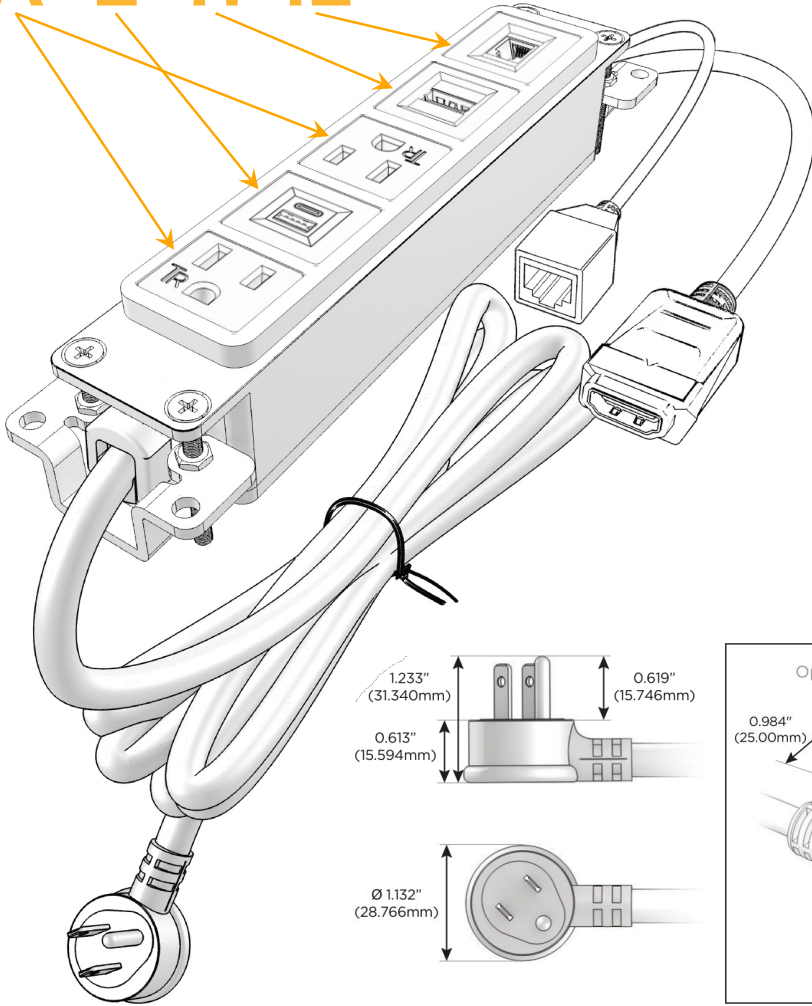

M-POWER-5T

AC POWER & DATA CONNECTIVITY SOLUTION

M-POWER-5TW-AEAH12-BAB

Specs:

Modules/Ports:

- **A** Tamper Resistant AC Receptacle
- **E** USB-A & USB-C (20W)
- **H** HDMI
- **12** RJ 12

A E H 12