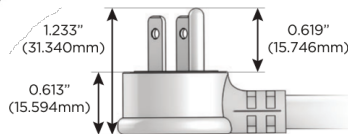

#### Plug:

Supplied with Low Profile Flat 45° Angle 120 VAC Plug

Optional Standard Straight 120 VAC Plug

Optional Straight 120 VAC Pass-through Plug

- CLEAN, COMPACT DESIGN
- STREAMLINED
- LOW PROFILE
- SIDE-EXITING CORDS
- PLUG & PLAY
- 6' AC CORD & PLUG (FLAT PLUG STANDARD)
- CUSTOMIZABLE CONFIGURATIONS AND FINISHES
- UL LISTED FOR MOUNTING IN FURNITURE
- 15A

# M-POWER-5T

AC POWER & DATA CONNECTIVITY SOLUTION

M-POWER-5TW-AEAH12-B2AB

Specs:

**Modules/Ports:**

- A** Tamper Resistant AC Receptacle
- E** USB-A & USB-C (20W)
- H** HDMI
- 12** RJ 12

**A E H 12**

Distributed by