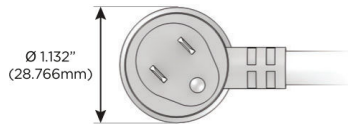

#### Plug:

Supplied with Low Profile Flat 45° Angle 120 VAC Plug

Optional Standard Straight 120 VAC Plug

Optional Straight 120 VAC Pass-through Plug

- CLEAN, COMPACT DESIGN
- STREAMLINED
- LOW PROFILE
- SIDE-EXITING CORDS
- PLUG & PLAY
- 6' AC CORD & PLUG (FLAT PLUG STANDARD)
- CUSTOMIZABLE CONFIGURATIONS AND FINISHES
- UL LISTED FOR MOUNTING IN FURNITURE
- 15A

# M-POWER-5T

AC POWER & DATA CONNECTIVITY SOLUTION

M-POWER-5TW-AEAH12-B2AB

Specs:

**Modules/Ports:**

- A** Tamper Resistant AC Receptacle
- E** USB-A & USB-C (20W)
- H** HDMI
- 12** RJ 12

**A E H 12**

Distributed by