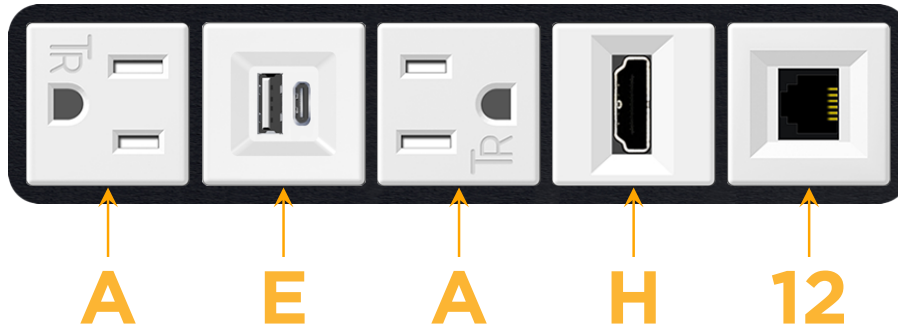

M-POWER-5T

AC POWER & DATA CONNECTIVITY SOLUTION

M-POWER-5TW-AEAH12-B2AB

Distributed by

Mormax Company, Inc.

8 Westchester Plaza

Elmsford, NY 10523

914-699-0101

sales@mormax.com

mormax.com

Metro Light & Power's line of power & data solutions offers sophisticated design elements combined with greater ease of installation. Streamlined and low-profile, enhanced by side-exiting cords, our outlets advance the industry with their cutting edge look and feel. We believe flexibility is key, and we provide a variety of mounting options, including the ability to mount in limited spaces. Our outlets are available in many finishes and configurations, in addition to a custom color and finish capability for our clients.

Bezel Finish: **SATIN BLACK (ABS)**

Custom Finishes Available M-POWER-5TW-AEAH12-B2AB

Features:

Module/Port Options:

- **A** Tamper Resistant AC Receptacle
- **E** USB-A & USB-C (20W)
- **M** Double USB-A (Fast Charging Ports - 18W)
- **H** HDMI
- **6** CAT 6
- **12** RJ 12
- **X** Switched AC
- **Y** 3-Way Switch (Low Voltage)
- **V** USB-C (45W High Speed Charging Port)
- **S** USB-C (25W High Speed Charging Port)
- **R** Switched AC (Rocker Switch)
- **D** Dimmer Switch

Plug:

Supplied with Low Profile Flat 45° Angle 120 VAC Plug

Optional Standard Straight 120 VAC Plug

Optional Straight 120 VAC Pass-through Plug

- CLEAN, COMPACT DESIGN
- STREAMLINED
- LOW PROFILE
- SIDE-EXITING CORDS
- PLUG & PLAY
- 6' AC CORD & PLUG (FLAT PLUG STANDARD)
- CUSTOMIZABLE CONFIGURATIONS AND FINISHES
- UL LISTED FOR MOUNTING IN FURNITURE
- 15A