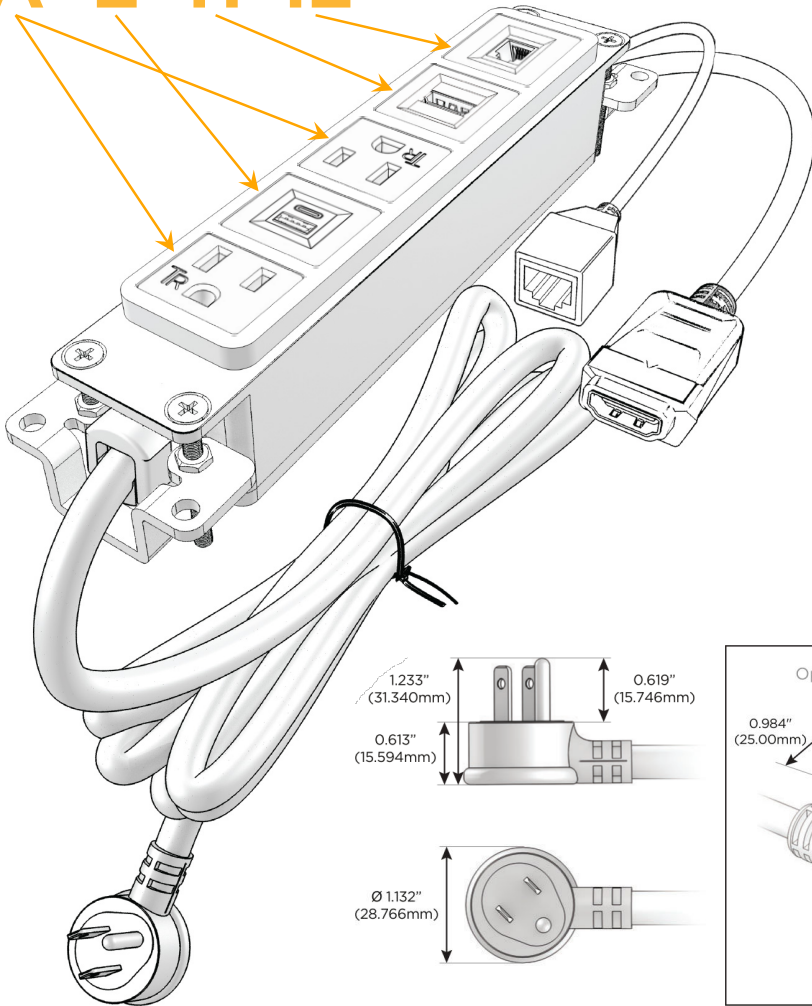

#### Module/Port Options:

- A** Tamper Resistant AC Receptacle
- E** USB-A & USB-C (20W)
- M** Double USB-A (Fast Charging Ports - 18W)
- H** HDMI
- 6** CAT 6
- 12** RJ 12
- X** Switched AC
- Y** 3-Way Switch (Low Voltage)
- V** USB-C (45W High Speed Charging Port)
- S** USB-C (25W High Speed Charging Port)
- R** Switched AC (Rocker Switch)
- D** Dimmer Switch

#### Plug:

Supplied with Low Profile Flat 45° Angle 120 VAC Plug

Optional Standard Straight 120 VAC Plug

Optional Straight 120 VAC Pass-through Plug

- CLEAN, COMPACT DESIGN
- STREAMLINED
- LOW PROFILE
- SIDE-EXITING CORDS
- PLUG & PLAY
- 6' AC CORD & PLUG (FLAT PLUG STANDARD)
- CUSTOMIZABLE CONFIGURATIONS AND FINISHES
- UL LISTED FOR MOUNTING IN FURNITURE
- 15A

# M-POWER-5T

AC POWER & DATA CONNECTIVITY SOLUTION

M-POWER-5TW-AEAH12-B2AB

Specs:

**Modules/Ports:**

- A** Tamper Resistant AC Receptacle
- E** USB-A & USB-C (20W)
- H** HDMI
- 12** RJ 12

**A E H 12**

Distributed by