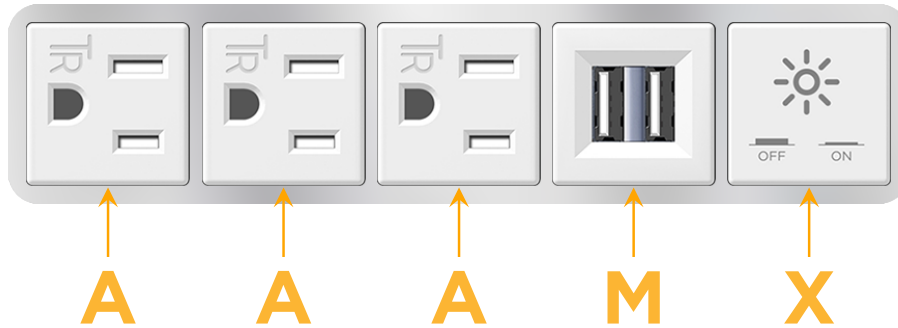

M-POWER-5T

AC POWER & DATA CONNECTIVITY SOLUTION

M-POWER-5TW-AAAMX-SS8B

Distributed by

Mormax Company, Inc.

8 Westchester Plaza

Elmsford, NY 10523

914-699-0101

sales@mormax.com

mormax.com

Metro Light & Power's line of power & data solutions offers sophisticated design elements combined with greater ease of installation. Streamlined and low-profile, enhanced by side-exiting cords, our outlets advance the industry with their cutting edge look and feel. We believe flexibility is key, and we provide a variety of mounting options, including the ability to mount in limited spaces. Our outlets are available in many finishes and configurations, in addition to a custom color and finish capability for our clients.

Bezel Finish: **STAINLESS STEEL MIRROR FINISH**

Custom Finishes Available M-POWER-5TW-AAAMX-SS8B

Features:

Module/Port Options:

- **A** Tamper Resistant AC Receptacle
- **E** USB-A & USB-C (20W)
- **M** Double USB-A (Fast Charging Ports - 18W)
- **H** HDMI
- **6** CAT 6
- **12** RJ 12
- **X** Switched AC
- **Y** 3-Way Switch (Low Voltage)
- **V** USB-C (45W High Speed Charging Port)
- **S** USB-C (25W High Speed Charging Port)
- **R** Switched AC (Rocker Switch)
- **D** Dimmer Switch

Plug:

Supplied with Low Profile Flat 45° Angle 120 VAC Plug

Optional Standard Straight 120 VAC Plug

Optional Straight 120 VAC Pass-through Plug

- CLEAN, COMPACT DESIGN
- STREAMLINED
- LOW PROFILE
- SIDE-EXITING CORDS
- PLUG & PLAY
- 6' AC CORD & PLUG (FLAT PLUG STANDARD)
- CUSTOMIZABLE CONFIGURATIONS AND FINISHES
- UL LISTED FOR MOUNTING IN FURNITURE
- 15A