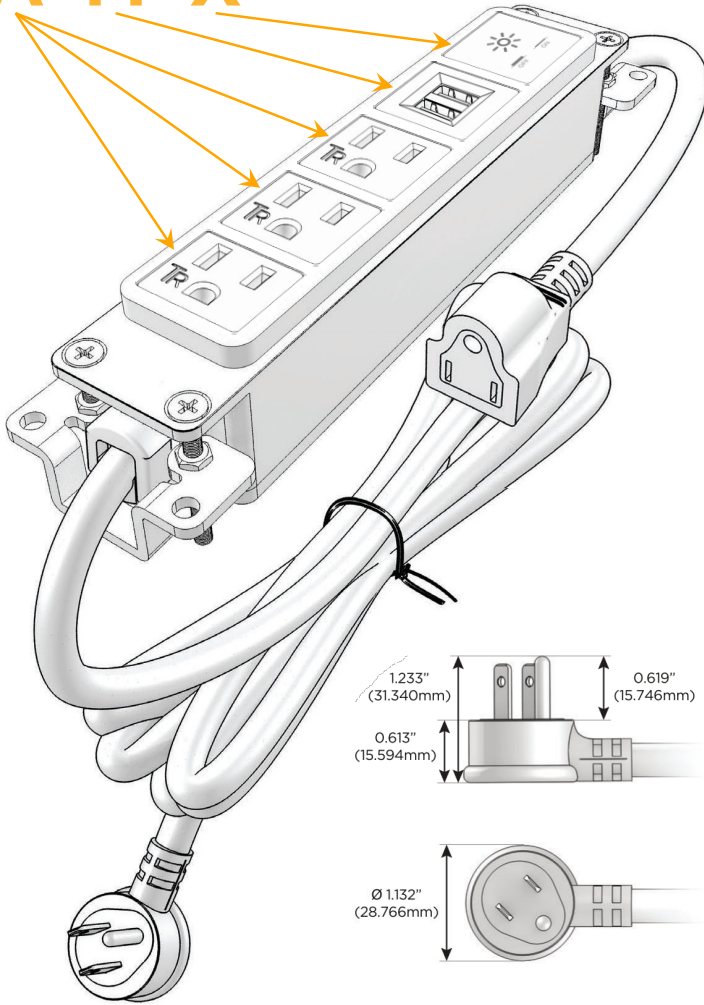

M-POWER-5T

AC POWER & DATA CONNECTIVITY SOLUTION

M-POWER-5TW-AAAMX-SS8B

Specs:

Modules/Ports:

- **A** Tamper Resistant AC Receptacle
- **M** Double USB-A (Fast Charging Ports - 18W)
- **X** Switched AC

A M X