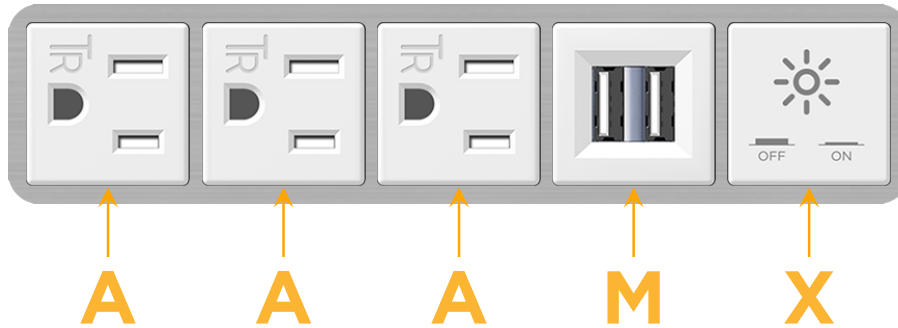

M-POWER-5T

AC POWER & DATA CONNECTIVITY SOLUTION

M-POWER-5TW-AAAMX-SS4B

Distributed by

Mormax Company, Inc.

8 Westchester Plaza

Elmsford, NY 10523

914-699-0101

sales@mormax.com

mormax.com

Metro Light & Power's line of power & data solutions offers sophisticated design elements combined with greater ease of installation. Streamlined and low-profile, enhanced by side-exiting cords, our outlets advance the industry with their cutting edge look and feel. We believe flexibility is key, and we provide a variety of mounting options, including the ability to mount in limited spaces. Our outlets are available in many finishes and configurations, in addition to a custom color and finish capability for our clients.

Bezel Finish: **STAINLESS STEEL BRUSHED**

Custom Finishes Available M-POWER-5TW-AAAMX-SS4B

Features:

Module/Port Options:

- **A** Tamper Resistant AC Receptacle
- **E** USB-A & USB-C (20W)
- **M** Double USB-A (Fast Charging Ports - 18W)
- **H** HDMI
- **6** CAT 6
- **12** RJ 12
- **X** Switched AC
- **Y** 3-Way Switch (Low Voltage)
- **V** USB-C (45W High Speed Charging Port)
- **S** USB-C (25W High Speed Charging Port)
- **R** Switched AC (Rocker Switch)
- **D** Dimmer Switch

Plug:

Supplied with Low Profile Flat 45° Angle 120 VAC Plug

Optional Standard Straight 120 VAC Plug

Optional Straight 120 VAC Pass-through Plug

- CLEAN, COMPACT DESIGN
- STREAMLINED
- LOW PROFILE
- SIDE-EXITING CORDS
- PLUG & PLAY
- 6' AC CORD & PLUG (FLAT PLUG STANDARD)
- CUSTOMIZABLE CONFIGURATIONS AND FINISHES
- UL LISTED FOR MOUNTING IN FURNITURE
- 15A