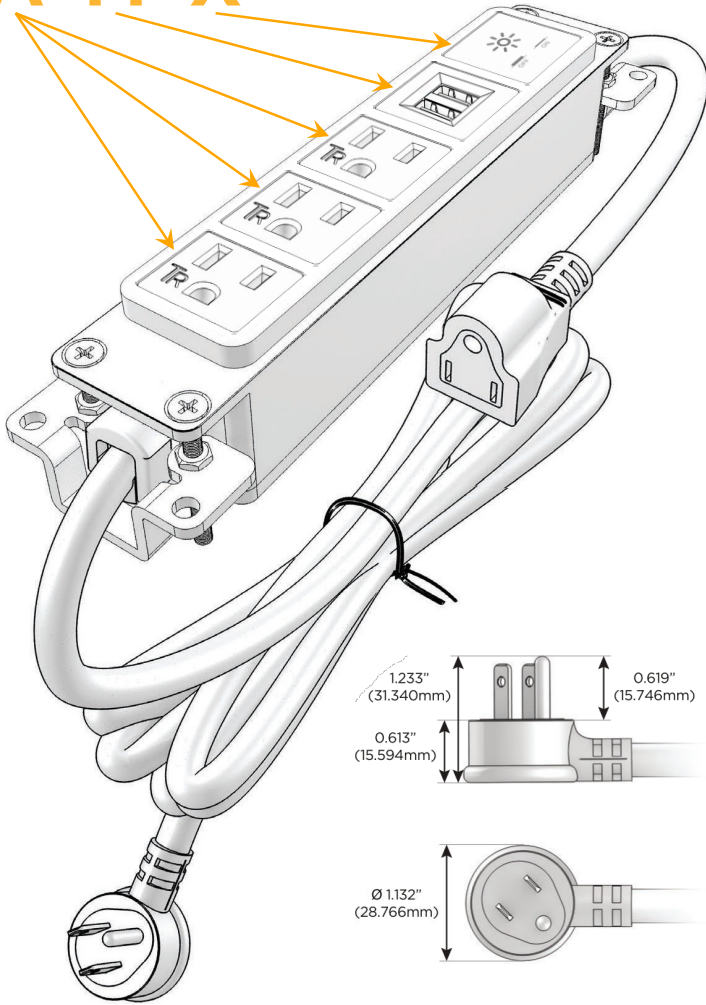

M-POWER-5T

AC POWER & DATA CONNECTIVITY SOLUTION

M-POWER-5TW-AAAMX-SS4B

Specs:

Modules/Ports:

- **A** Tamper Resistant AC Receptacle
- **M** Double USB-A (Fast Charging Ports - 18W)
- **X** Switched AC

A M X