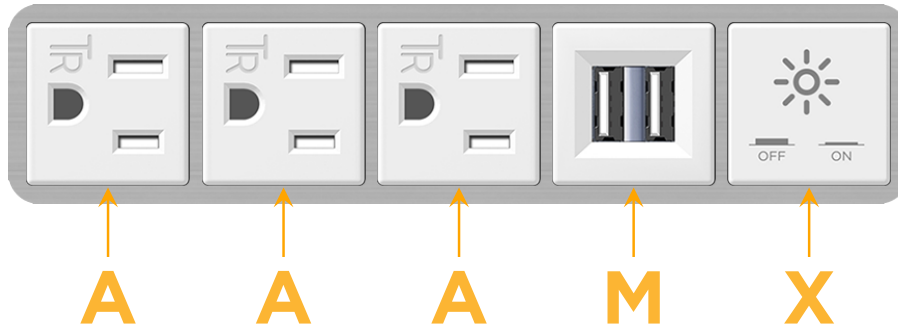

sales@mormax.com

mormax.com

Metro Light & Power's line of power & data solutions offers sophisticated design elements combined with greater ease of installation. Streamlined and low-profile, enhanced by side-exiting cords, our outlets advance the industry with their cutting edge look and feel. We believe flexibility is key, and we provide a variety of mounting options, including the ability to mount in limited spaces. Our outlets are available in many finishes and configurations, in addition to a custom color and finish capability for our clients.

Bezel Finish: **BRUSHED STAINLESS (ABS)**

Custom Finishes Available M-POWER-5TW-AAAMX-SS4AB

Features:

Module/Port Options:

- A** Tamper Resistant AC Receptacle
- E** USB-A & USB-C (20W)
- M** Double USB-A (Fast Charging Ports - 18W)
- H** HDMI
- 6** CAT 6
- 12** RJ 12
- X** Switched AC
- Y** 3-Way Switch (Low Voltage)
- V** USB-C (45W High Speed Charging Port)
- S** USB-C (25W High Speed Charging Port)
- R** Switched AC (Rocker Switch)
- D** Dimmer Switch

Plug:

Supplied with Low Profile Flat 45° Angle 120 VAC Plug

Optional Standard Straight 120 VAC Plug

Optional Straight 120 VAC Pass-through Plug

- CLEAN, COMPACT DESIGN
- STREAMLINED
- LOW PROFILE
- SIDE-EXITING CORDS
- PLUG & PLAY
- 6' AC CORD & PLUG (FLAT PLUG STANDARD)
- CUSTOMIZABLE CONFIGURATIONS AND FINISHES
- UL LISTED FOR MOUNTING IN FURNITURE
- 15A

M-POWER-5T

AC POWER & DATA CONNECTIVITY SOLUTION

M-POWER-5TW-AAAMX-SS4AB

Specs:

Modules/Ports:

- A** Tamper Resistant AC Receptacle
- M** Double USB-A (Fast Charging Ports - 18W)
- X** Switched AC

A M X

Distributed by