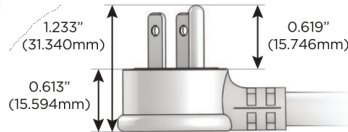

M-POWER-5T

AC POWER & DATA CONNECTIVITY SOLUTION

M-POWER-5TW-AAAMX-SS4AB

Specs:

Modules/Ports:

- A** Tamper Resistant AC Receptacle
- M** Double USB-A (Fast Charging Ports - 18W)
- X** Switched AC

A M X

Distributed by