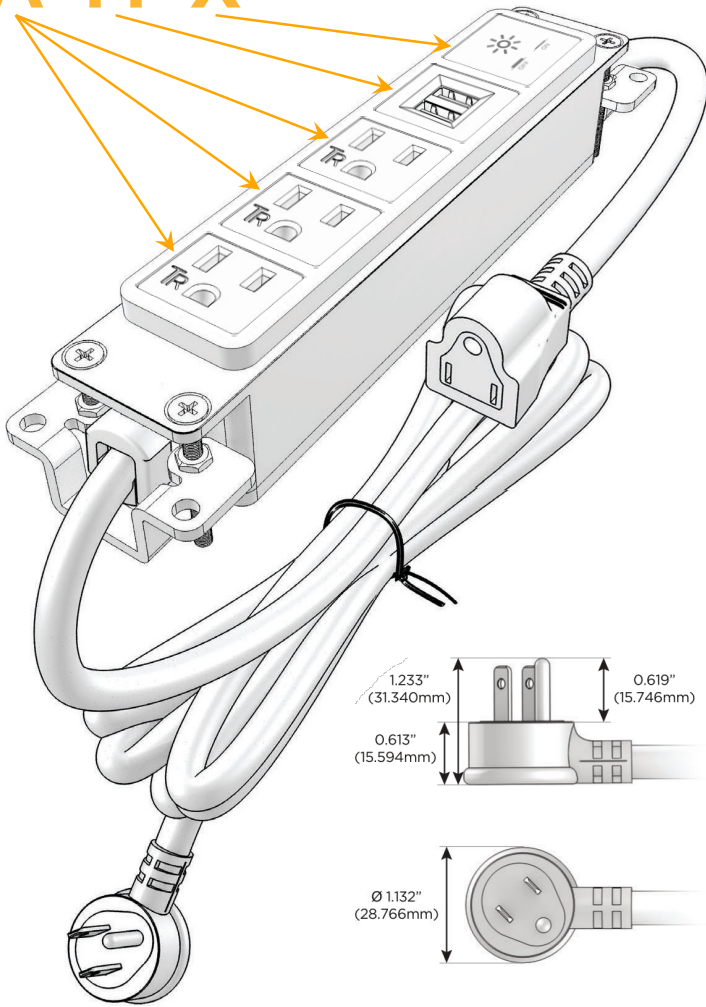

Bezel Finish: **BRUSHED STAINLESS (ABS)**

Custom Finishes Available M-POWER-5TW-AAAMX-SS4AB

Features:

Module/Port Options:

- A** Tamper Resistant AC Receptacle
- E** USB-A & USB-C (20W)
- M** Double USB-A (Fast Charging Ports - 18W)
- H** HDMI
- 6** CAT 6
- 12** RJ 12
- X** Switched AC
- Y** 3-Way Switch (Low Voltage)
- V** USB-C (45W High Speed Charging Port)
- S** USB-C (25W High Speed Charging Port)
- R** Switched AC (Rocker Switch)
- D** Dimmer Switch

Plug:

Supplied with Low Profile Flat 45° Angle 120 VAC Plug

Optional Standard Straight 120 VAC Plug

Optional Straight 120 VAC Pass-through Plug

- CLEAN, COMPACT DESIGN
- STREAMLINED
- LOW PROFILE
- SIDE-EXITING CORDS
- PLUG & PLAY
- 6' AC CORD & PLUG (FLAT PLUG STANDARD)
- CUSTOMIZABLE CONFIGURATIONS AND FINISHES
- UL LISTED FOR MOUNTING IN FURNITURE
- 15A

M-POWER-5T

AC POWER & DATA CONNECTIVITY SOLUTION

M-POWER-5TW-AAAMX-SS4AB

Specs:

Modules/Ports:

- A** Tamper Resistant AC Receptacle
- M** Double USB-A (Fast Charging Ports - 18W)
- X** Switched AC

A M X

Distributed by