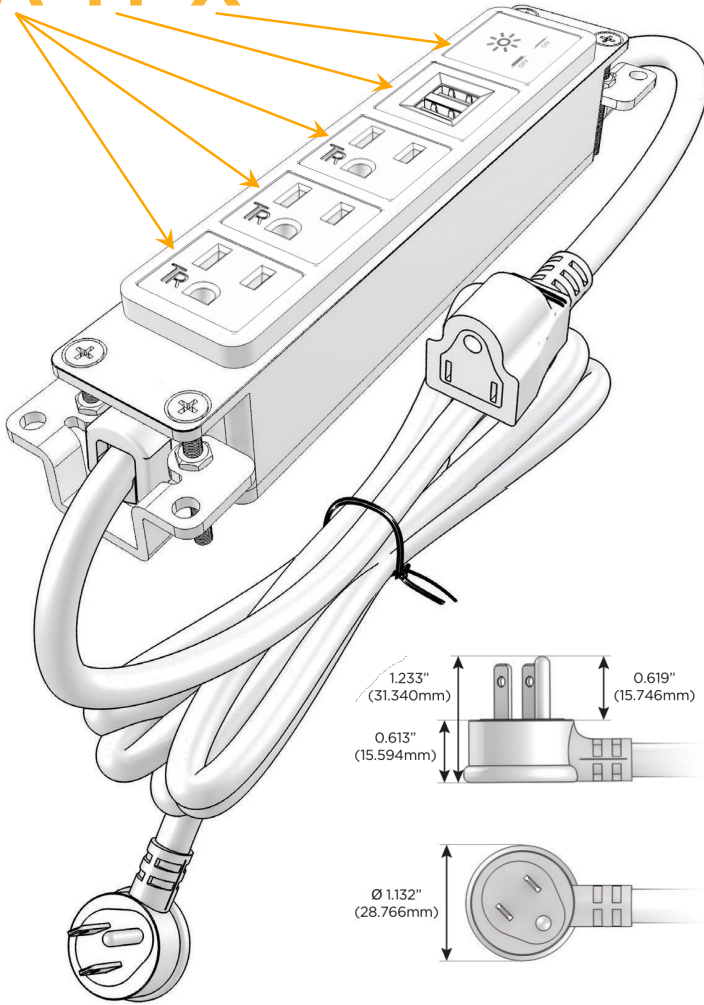

M-POWER-5T

AC POWER & DATA CONNECTIVITY SOLUTION

M-POWER-5TW-AAAMX-SAB

Specs:

Modules/Ports:

- **A** Tamper Resistant AC Receptacle
- **M** Double USB-A (Fast Charging Ports - 18W)
- **X** Switched AC

A M X