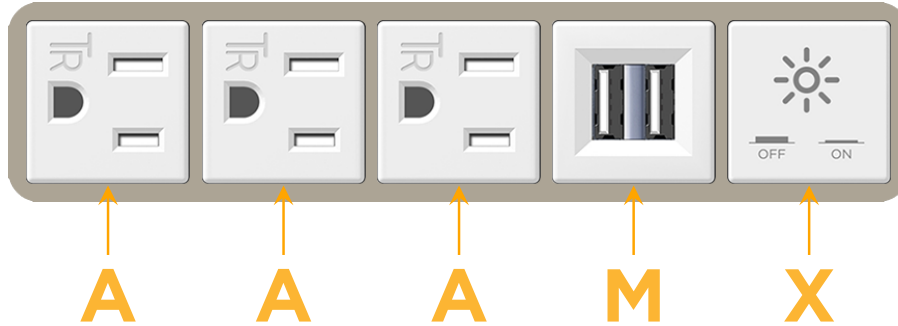

M-POWER-5T

AC POWER & DATA CONNECTIVITY SOLUTION

M-POWER-5TW-AAAMX-SAB

Distributed by

Mormax Company, Inc.

8 Westchester Plaza

Elmsford, NY 10523

914-699-0101

sales@mormax.com

mormax.com

Metro Light & Power's line of power & data solutions offers sophisticated design elements combined with greater ease of installation. Streamlined and low-profile, enhanced by side-exiting cords, our outlets advance the industry with their cutting edge look and feel. We believe flexibility is key, and we provide a variety of mounting options, including the ability to mount in limited spaces. Our outlets are available in many finishes and configurations, in addition to a custom color and finish capability for our clients.

Bezel Finish: **SATIN NICKEL (ABS)**

Custom Finishes Available M-POWER-5TW-AAAMX-SAB

Features:

Module/Port Options:

- **A** Tamper Resistant AC Receptacle
- **E** USB-A & USB-C (20W)
- **M** Double USB-A (Fast Charging Ports - 18W)
- **H** HDMI
- **6** CAT 6
- **12** RJ 12
- **X** Switched AC
- **Y** 3-Way Switch (Low Voltage)
- **V** USB-C (45W High Speed Charging Port)
- **S** USB-C (25W High Speed Charging Port)
- **R** Switched AC (Rocker Switch)
- **D** Dimmer Switch

Plug:

Supplied with Low Profile Flat 45° Angle 120 VAC Plug

Optional Standard Straight 120 VAC Plug

Optional Straight 120 VAC Pass-through Plug

- CLEAN, COMPACT DESIGN
- STREAMLINED
- LOW PROFILE
- SIDE-EXITING CORDS
- PLUG & PLAY
- 6' AC CORD & PLUG (FLAT PLUG STANDARD)
- CUSTOMIZABLE CONFIGURATIONS AND FINISHES
- UL LISTED FOR MOUNTING IN FURNITURE
- 15A