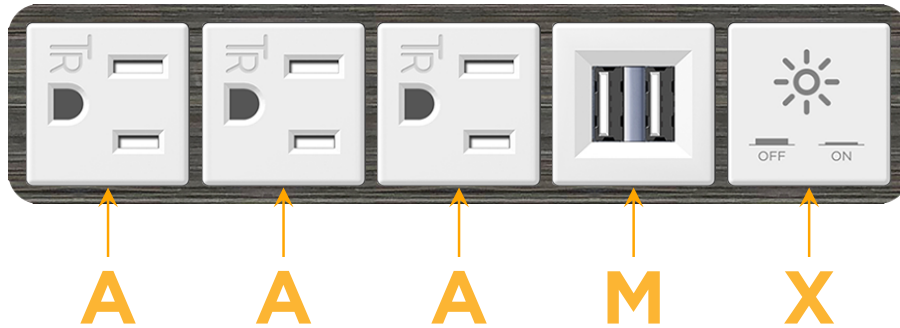

sales@mormax.com

mormax.com

Metro Light & Power's line of power & data solutions offers sophisticated design elements combined with greater ease of installation. Streamlined and low-profile, enhanced by side-exiting cords, our outlets advance the industry with their cutting edge look and feel. We believe flexibility is key, and we provide a variety of mounting options, including the ability to mount in limited spaces. Our outlets are available in many finishes and configurations, in addition to a custom color and finish capability for our clients.

Bezel Finish: **GUNMETAL (ABS)**

Custom Finishes Available M-POWER-5TW-AAAMX-S3AB

Features:

Module/Port Options:

- A** Tamper Resistant AC Receptacle
- E** USB-A & USB-C (20W)
- M** Double USB-A (Fast Charging Ports - 18W)
- H** HDMI
- 6** CAT 6
- 12** RJ 12
- X** Switched AC
- Y** 3-Way Switch (Low Voltage)
- V** USB-C (45W High Speed Charging Port)
- S** USB-C (25W High Speed Charging Port)
- R** Switched AC (Rocker Switch)
- D** Dimmer Switch

Plug:

Supplied with Low Profile Flat 45° Angle 120 VAC Plug

Optional Standard Straight 120 VAC Plug

Optional Straight 120 VAC Pass-through Plug

- CLEAN, COMPACT DESIGN
- STREAMLINED
- LOW PROFILE
- SIDE-EXITING CORDS
- PLUG & PLAY
- 6' AC CORD & PLUG (FLAT PLUG STANDARD)
- CUSTOMIZABLE CONFIGURATIONS AND FINISHES
- UL LISTED FOR MOUNTING IN FURNITURE
- 15A

M-POWER-5T

AC POWER & DATA CONNECTIVITY SOLUTION

M-POWER-5TW-AAAMX-S3AB

Specs:

Modules/Ports:

- A** Tamper Resistant AC Receptacle
- M** Double USB-A (Fast Charging Ports - 18W)
- X** Switched AC

A M X

Distributed by