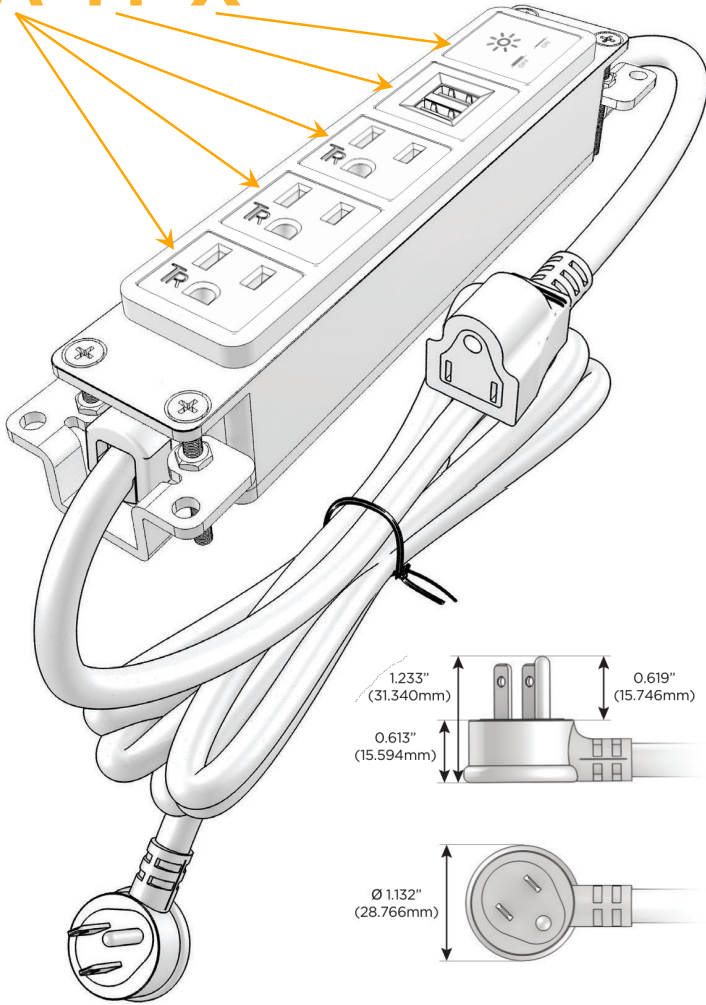

Bezel Finish: **GUNMETAL (ABS)**

Custom Finishes Available M-POWER-5TW-AAAMX-S3AB

Features:

Module/Port Options:

- A** Tamper Resistant AC Receptacle
- E** USB-A & USB-C (20W)
- M** Double USB-A (Fast Charging Ports - 18W)
- H** HDMI
- 6** CAT 6
- 12** RJ 12
- X** Switched AC
- Y** 3-Way Switch (Low Voltage)
- V** USB-C (45W High Speed Charging Port)
- S** USB-C (25W High Speed Charging Port)
- R** Switched AC (Rocker Switch)
- D** Dimmer Switch

Plug:

Supplied with Low Profile Flat 45° Angle 120 VAC Plug

Optional Standard Straight 120 VAC Plug

Optional Straight 120 VAC Pass-through Plug

- CLEAN, COMPACT DESIGN
- STREAMLINED
- LOW PROFILE
- SIDE-EXITING CORDS
- PLUG & PLAY
- 6' AC CORD & PLUG (FLAT PLUG STANDARD)
- CUSTOMIZABLE CONFIGURATIONS AND FINISHES
- UL LISTED FOR MOUNTING IN FURNITURE
- 15A

M-POWER-5T

AC POWER & DATA CONNECTIVITY SOLUTION

M-POWER-5TW-AAAMX-S3AB

Specs:

Modules/Ports:

- A** Tamper Resistant AC Receptacle
- M** Double USB-A (Fast Charging Ports - 18W)
- X** Switched AC

A M X

Distributed by