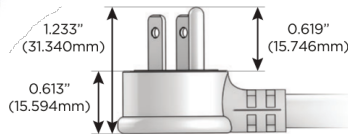

M-POWER-5T

AC POWER & DATA CONNECTIVITY SOLUTION

M-POWER-5TW-AAAMX-S3AB

Specs:

Modules/Ports:

- A** Tamper Resistant AC Receptacle
- M** Double USB-A (Fast Charging Ports - 18W)
- X** Switched AC

A M X

Distributed by