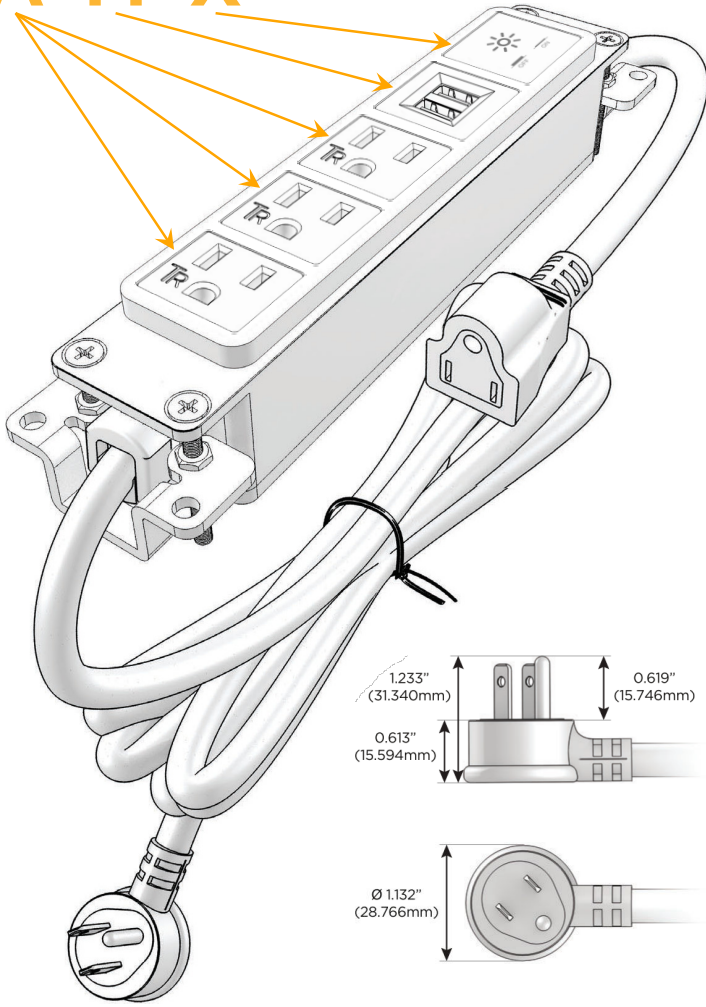

Bezel Finish: **CHROME (ABS)**

Custom Finishes Available M-POWER-5TW-AAAMX-CRAB

Features:

Module/Port Options:

- A** Tamper Resistant AC Receptacle
- E** USB-A & USB-C (20W)
- M** Double USB-A (Fast Charging Ports - 18W)
- H** HDMI
- 6** CAT 6
- 12** RJ 12
- X** Switched AC
- Y** 3-Way Switch (Low Voltage)
- V** USB-C (45W High Speed Charging Port)
- S** USB-C (25W High Speed Charging Port)
- R** Switched AC (Rocker Switch)
- D** Dimmer Switch

Plug:

Supplied with Low Profile Flat 45° Angle 120 VAC Plug

Optional Standard Straight 120 VAC Plug

Optional Straight 120 VAC Pass-through Plug

- CLEAN, COMPACT DESIGN
- STREAMLINED
- LOW PROFILE
- SIDE-EXITING CORDS
- PLUG & PLAY
- 6' AC CORD & PLUG (FLAT PLUG STANDARD)
- CUSTOMIZABLE CONFIGURATIONS AND FINISHES
- UL LISTED FOR MOUNTING IN FURNITURE
- 15A

M-POWER-5T

AC POWER & DATA CONNECTIVITY SOLUTION

M-POWER-5TW-AAAMX-CRAB

Specs:

Modules/Ports:

- A** Tamper Resistant AC Receptacle
- M** Double USB-A (Fast Charging Ports - 18W)
- X** Switched AC

A M X

Distributed by