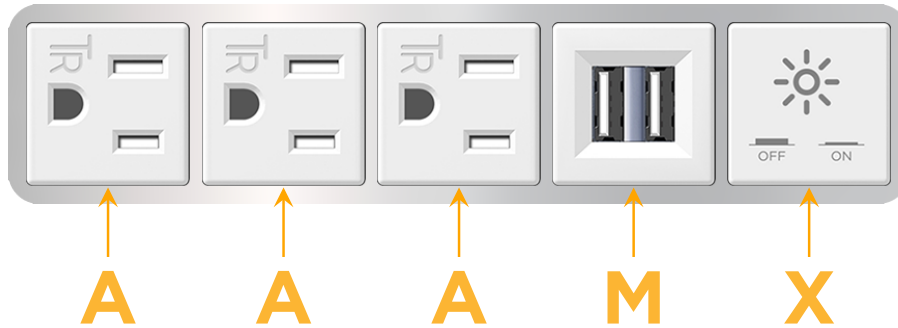

sales@mormax.com

mormax.com

Metro Light & Power's line of power & data solutions offers sophisticated design elements combined with greater ease of installation. Streamlined and low-profile, enhanced by side-exiting cords, our outlets advance the industry with their cutting edge look and feel. We believe flexibility is key, and we provide a variety of mounting options, including the ability to mount in limited spaces. Our outlets are available in many finishes and configurations, in addition to a custom color and finish capability for our clients.

Bezel Finish: **CHROME (ABS)**

Custom Finishes Available M-POWER-5TW-AAAMX-CRAB

Features:

Module/Port Options:

- A** Tamper Resistant AC Receptacle
- E** USB-A & USB-C (20W)
- M** Double USB-A (Fast Charging Ports - 18W)
- H** HDMI
- 6** CAT 6
- 12** RJ 12
- X** Switched AC
- Y** 3-Way Switch (Low Voltage)
- V** USB-C (45W High Speed Charging Port)
- S** USB-C (25W High Speed Charging Port)
- R** Switched AC (Rocker Switch)
- D** Dimmer Switch

Plug:

Supplied with Low Profile Flat 45° Angle 120 VAC Plug

Optional Standard Straight 120 VAC Plug

Optional Straight 120 VAC Pass-through Plug

- CLEAN, COMPACT DESIGN
- STREAMLINED
- LOW PROFILE
- SIDE-EXITING CORDS
- PLUG & PLAY
- 6' AC CORD & PLUG (FLAT PLUG STANDARD)
- CUSTOMIZABLE CONFIGURATIONS AND FINISHES
- UL LISTED FOR MOUNTING IN FURNITURE
- 15A

M-POWER-5T

AC POWER & DATA CONNECTIVITY SOLUTION

M-POWER-5TW-AAAMX-CRAB

Specs:

Modules/Ports:

- A** Tamper Resistant AC Receptacle
- M** Double USB-A (Fast Charging Ports - 18W)
- X** Switched AC

A M X

Distributed by