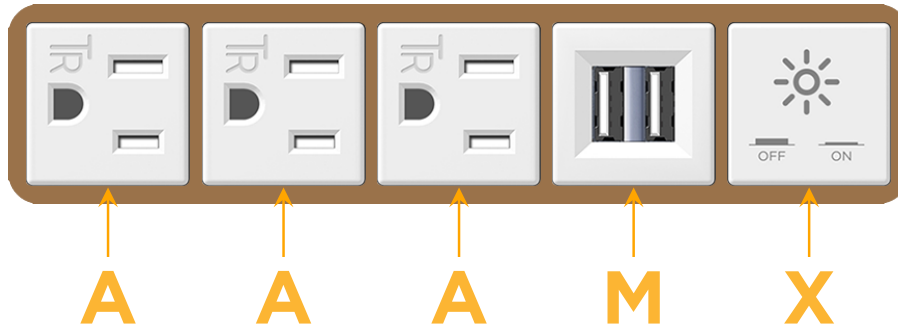

M-POWER-5T

AC POWER & DATA CONNECTIVITY SOLUTION

M-POWER-5TW-AAAMX-BZB

Distributed by

Mormax Company, Inc.

8 Westchester Plaza

Elmsford, NY 10523

914-699-0101

sales@mormax.com

mormax.com

Metro Light & Power's line of power & data solutions offers sophisticated design elements combined with greater ease of installation. Streamlined and low-profile, enhanced by side-exiting cords, our outlets advance the industry with their cutting edge look and feel. We believe flexibility is key, and we provide a variety of mounting options, including the ability to mount in limited spaces. Our outlets are available in many finishes and configurations, in addition to a custom color and finish capability for our clients.

Bezel Finish: **SOLID BRONZE**

Custom Finishes Available M-POWER-5TW-AAAMX-BZB

Features:

Module/Port Options:

- **A** Tamper Resistant AC Receptacle
- **E** USB-A & USB-C (20W)
- **M** Double USB-A (Fast Charging Ports - 18W)
- **H** HDMI
- **6** CAT 6
- **12** RJ 12
- **X** Switched AC
- **Y** 3-Way Switch (Low Voltage)
- **V** USB-C (45W High Speed Charging Port)
- **S** USB-C (25W High Speed Charging Port)
- **R** Switched AC (Rocker Switch)
- **D** Dimmer Switch

Plug:

- Supplied with Low Profile Flat 45° Angle 120 VAC Plug
- Optional Standard Straight 120 VAC Plug
- Optional Straight 120 VAC Pass-through Plug

- CLEAN, COMPACT DESIGN
- STREAMLINED
- LOW PROFILE
- SIDE-EXITING CORDS
- PLUG & PLAY
- 6' AC CORD & PLUG (FLAT PLUG STANDARD)
- CUSTOMIZABLE CONFIGURATIONS AND FINISHES
- UL LISTED FOR MOUNTING IN FURNITURE
- 15A