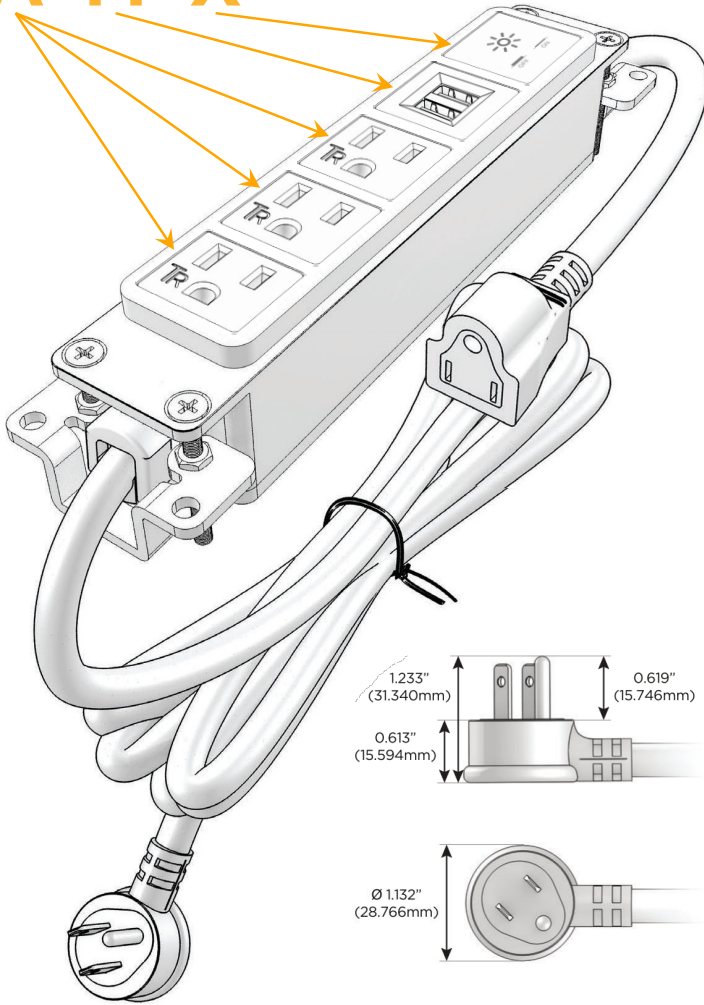

M-POWER-5T

AC POWER & DATA CONNECTIVITY SOLUTION

M-POWER-5TW-AAAMX-BZB

Specs:

Modules/Ports:

- **A** Tamper Resistant AC Receptacle
- **M** Double USB-A (Fast Charging Ports - 18W)
- **X** Switched AC

A M X