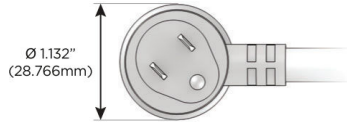

Plug:

Supplied with Low Profile Flat 45° Angle 120 VAC Plug

Optional Standard Straight 120 VAC Plug

Optional Straight 120 VAC Pass-through Plug

- CLEAN, COMPACT DESIGN
- STREAMLINED
- LOW PROFILE
- SIDE-EXITING CORDS
- PLUG & PLAY
- 6' AC CORD & PLUG (FLAT PLUG STANDARD)
- CUSTOMIZABLE CONFIGURATIONS AND FINISHES
- UL LISTED FOR MOUNTING IN FURNITURE
- 15A

M-POWER-5T

AC POWER & DATA CONNECTIVITY SOLUTION

M-POWER-5TW-AAAMX-BZAB

Specs:

Modules/Ports:

- A** Tamper Resistant AC Receptacle
- M** Double USB-A (Fast Charging Ports - 18W)
- X** Switched AC

A M X

Distributed by