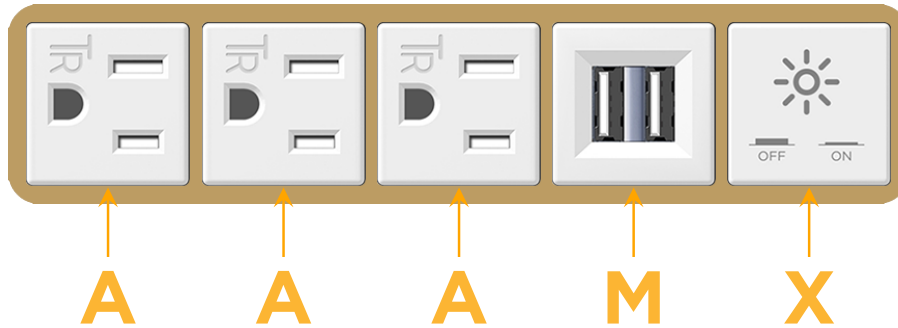

sales@mormax.com

mormax.com

Metro Light & Power's line of power & data solutions offers sophisticated design elements combined with greater ease of installation. Streamlined and low-profile, enhanced by side-exiting cords, our outlets advance the industry with their cutting edge look and feel. We believe flexibility is key, and we provide a variety of mounting options, including the ability to mount in limited spaces. Our outlets are available in many finishes and configurations, in addition to a custom color and finish capability for our clients.

Bezel Finish: **STANDARD BRONZE (ABS)**

Custom Finishes Available M-POWER-5TW-AAAMX-BZAB

Features:

Module/Port Options:

- A** Tamper Resistant AC Receptacle
- E** USB-A & USB-C (20W)
- M** Double USB-A (Fast Charging Ports - 18W)
- H** HDMI
- 6** CAT 6
- 12** RJ 12
- X** Switched AC
- Y** 3-Way Switch (Low Voltage)
- V** USB-C (45W High Speed Charging Port)
- S** USB-C (25W High Speed Charging Port)
- R** Switched AC (Rocker Switch)
- D** Dimmer Switch

Plug:

Supplied with Low Profile Flat 45° Angle 120 VAC Plug

Optional Standard Straight 120 VAC Plug

Optional Straight 120 VAC Pass-through Plug

- CLEAN, COMPACT DESIGN
- STREAMLINED
- LOW PROFILE
- SIDE-EXITING CORDS
- PLUG & PLAY
- 6' AC CORD & PLUG (FLAT PLUG STANDARD)
- CUSTOMIZABLE CONFIGURATIONS AND FINISHES
- UL LISTED FOR MOUNTING IN FURNITURE
- 15A

M-POWER-5T

AC POWER & DATA CONNECTIVITY SOLUTION

M-POWER-5TW-AAAMX-BZAB

Specs:

Modules/Ports:

- A** Tamper Resistant AC Receptacle
- M** Double USB-A (Fast Charging Ports - 18W)
- X** Switched AC

A M X

Distributed by