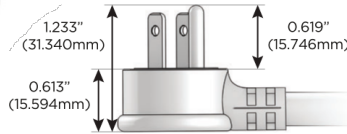

M-POWER-5T

AC POWER & DATA CONNECTIVITY SOLUTION

M-POWER-5TW-AAAMX-BZAB

Specs:

Modules/Ports:

- A** Tamper Resistant AC Receptacle
- M** Double USB-A (Fast Charging Ports - 18W)
- X** Switched AC

A M X

Distributed by