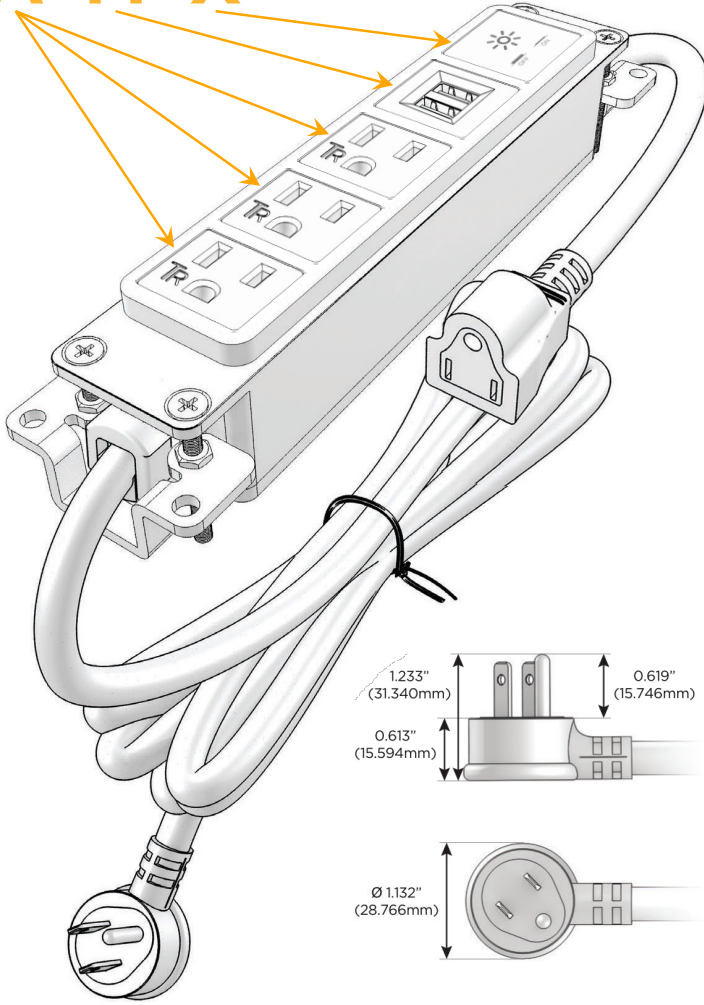

Bezel Finish: **STANDARD BRONZE (ABS)**

Custom Finishes Available M-POWER-5TW-AAAMX-BZAB

Features:

Module/Port Options:

- A** Tamper Resistant AC Receptacle
- E** USB-A & USB-C (20W)
- M** Double USB-A (Fast Charging Ports - 18W)
- H** HDMI
- 6** CAT 6
- 12** RJ 12
- X** Switched AC
- Y** 3-Way Switch (Low Voltage)
- V** USB-C (45W High Speed Charging Port)
- S** USB-C (25W High Speed Charging Port)
- R** Switched AC (Rocker Switch)
- D** Dimmer Switch

Plug:

Supplied with Low Profile Flat 45° Angle 120 VAC Plug

Optional Standard Straight 120 VAC Plug

Optional Straight 120 VAC Pass-through Plug

- CLEAN, COMPACT DESIGN
- STREAMLINED
- LOW PROFILE
- SIDE-EXITING CORDS
- PLUG & PLAY
- 6' AC CORD & PLUG (FLAT PLUG STANDARD)
- CUSTOMIZABLE CONFIGURATIONS AND FINISHES
- UL LISTED FOR MOUNTING IN FURNITURE
- 15A

M-POWER-5T

AC POWER & DATA CONNECTIVITY SOLUTION

M-POWER-5TW-AAAMX-BZAB

Specs:

Modules/Ports:

- A** Tamper Resistant AC Receptacle
- M** Double USB-A (Fast Charging Ports - 18W)
- X** Switched AC

A M X

Distributed by