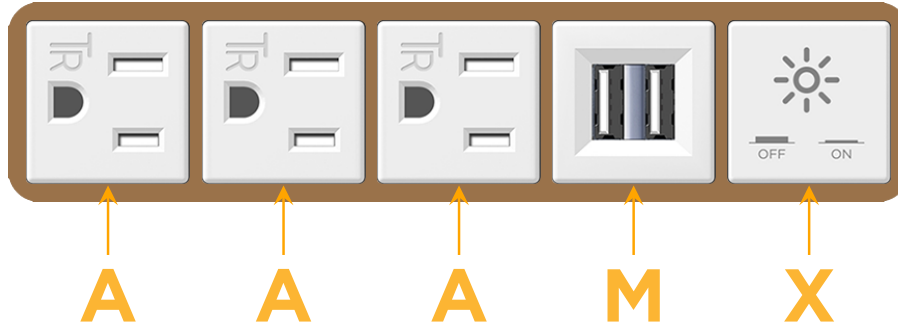

sales@mormax.com

mormax.com

Metro Light & Power's line of power & data solutions offers sophisticated design elements combined with greater ease of installation. Streamlined and low-profile, enhanced by side-exiting cords, our outlets advance the industry with their cutting edge look and feel. We believe flexibility is key, and we provide a variety of mounting options, including the ability to mount in limited spaces. Our outlets are available in many finishes and configurations, in addition to a custom color and finish capability for our clients.

Bezel Finish: **ARCHITECTURAL BRONZE (ABS)**

Custom Finishes Available M-POWER-5TW-AAAMX-BZ5AB

Features:

Module/Port Options:

- A** Tamper Resistant AC Receptacle
- E** USB-A & USB-C (20W)
- M** Double USB-A (Fast Charging Ports - 18W)
- H** HDMI
- 6** CAT 6
- 12** RJ 12
- X** Switched AC
- Y** 3-Way Switch (Low Voltage)
- V** USB-C (45W High Speed Charging Port)
- S** USB-C (25W High Speed Charging Port)
- R** Switched AC (Rocker Switch)
- D** Dimmer Switch

Plug:

Supplied with Low Profile Flat 45° Angle 120 VAC Plug

Optional Standard Straight 120 VAC Plug

Optional Straight 120 VAC Pass-through Plug

- CLEAN, COMPACT DESIGN
- STREAMLINED
- LOW PROFILE
- SIDE-EXITING CORDS
- PLUG & PLAY
- 6' AC CORD & PLUG (FLAT PLUG STANDARD)
- CUSTOMIZABLE CONFIGURATIONS AND FINISHES
- UL LISTED FOR MOUNTING IN FURNITURE
- 15A

M-POWER-5T

AC POWER & DATA CONNECTIVITY SOLUTION

M-POWER-5TW-AAAMX-BZ5AB

Specs:

Modules/Ports:

- A** Tamper Resistant AC Receptacle
- M** Double USB-A (Fast Charging Ports - 18W)
- X** Switched AC

A M X

Distributed by