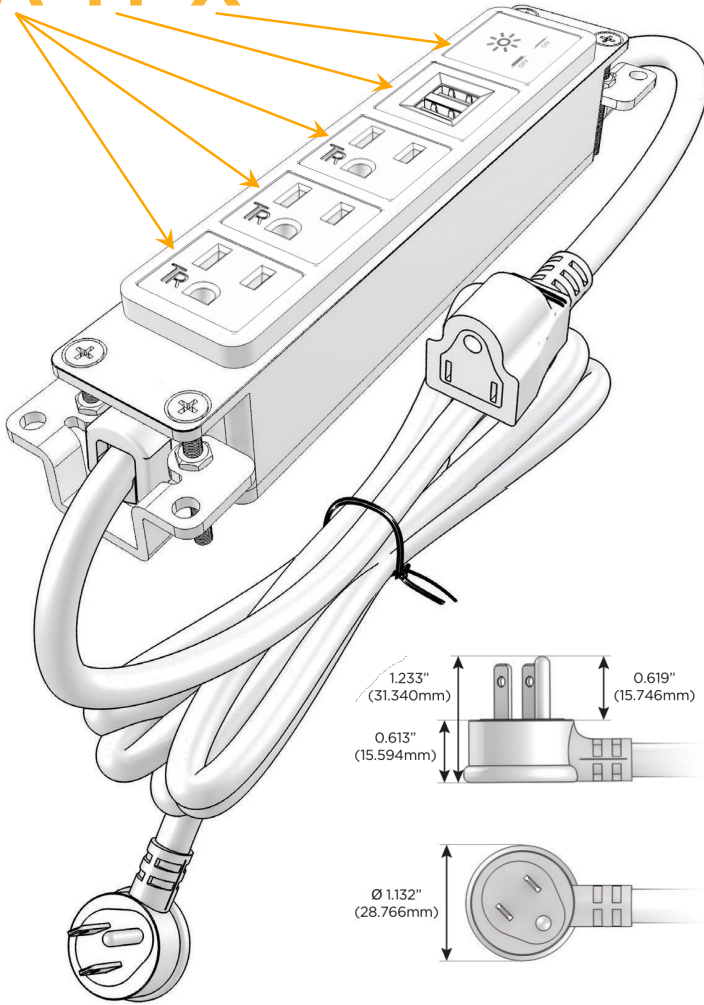

Bezel Finish: **ARCHITECTURAL BRONZE (ABS)**

Custom Finishes Available M-POWER-5TW-AAAMX-BZ5AB

Features:

Module/Port Options:

- A** Tamper Resistant AC Receptacle
- E** USB-A & USB-C (20W)
- M** Double USB-A (Fast Charging Ports - 18W)
- H** HDMI
- 6** CAT 6
- 12** RJ 12
- X** Switched AC
- Y** 3-Way Switch (Low Voltage)
- V** USB-C (45W High Speed Charging Port)
- S** USB-C (25W High Speed Charging Port)
- R** Switched AC (Rocker Switch)
- D** Dimmer Switch

Plug:

Supplied with Low Profile Flat 45° Angle 120 VAC Plug

Optional Standard Straight 120 VAC Plug

Optional Straight 120 VAC Pass-through Plug

- CLEAN, COMPACT DESIGN
- STREAMLINED
- LOW PROFILE
- SIDE-EXITING CORDS
- PLUG & PLAY
- 6' AC CORD & PLUG (FLAT PLUG STANDARD)
- CUSTOMIZABLE CONFIGURATIONS AND FINISHES
- UL LISTED FOR MOUNTING IN FURNITURE
- 15A

M-POWER-5T

AC POWER & DATA CONNECTIVITY SOLUTION

M-POWER-5TW-AAAMX-BZ5AB

Specs:

Modules/Ports:

- A** Tamper Resistant AC Receptacle
- M** Double USB-A (Fast Charging Ports - 18W)
- X** Switched AC

A M X

Distributed by