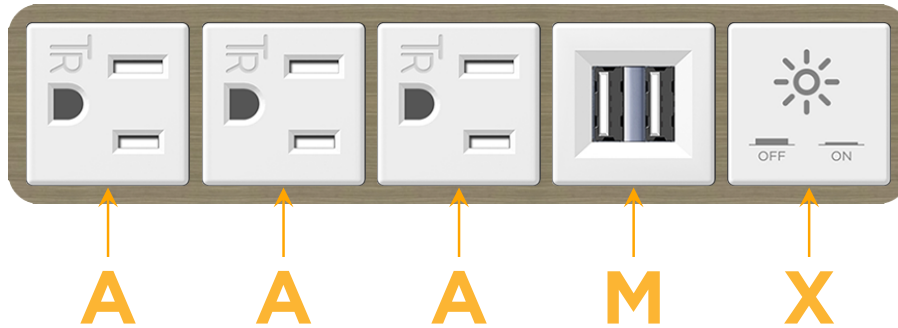

Bezel Finish: **ANTIQUED ARCHITECTURAL BRONZE (ABS)**

Custom Finishes Available M-POWER-5TW-AAAMX-BZ5AAB

Features:

Module/Port Options:

- A** Tamper Resistant AC Receptacle
- E** USB-A & USB-C (20W)
- M** Double USB-A (Fast Charging Ports - 18W)
- H** HDMI
- 6** CAT 6
- 12** RJ 12
- X** Switched AC
- Y** 3-Way Switch (Low Voltage)
- V** USB-C (45W High Speed Charging Port)
- S** USB-C (25W High Speed Charging Port)
- R** Switched AC (Rocker Switch)
- D** Dimmer Switch

Plug:

Supplied with Low Profile Flat 45° Angle 120 VAC Plug

Optional Standard Straight 120 VAC Plug

Optional Straight 120 VAC Pass-through Plug

- CLEAN, COMPACT DESIGN
- STREAMLINED
- LOW PROFILE
- SIDE-EXITING CORDS
- PLUG & PLAY
- 6' AC CORD & PLUG (FLAT PLUG STANDARD)
- CUSTOMIZABLE CONFIGURATIONS AND FINISHES
- UL LISTED FOR MOUNTING IN FURNITURE
- 15A

M-POWER-5T

AC POWER & DATA CONNECTIVITY SOLUTION

M-POWER-5TW-AAAMX-BZ5AAB

Specs:

Modules/Ports:

- A** Tamper Resistant AC Receptacle
- M** Double USB-A (Fast Charging Ports - 18W)
- X** Switched AC

A M X

Distributed by