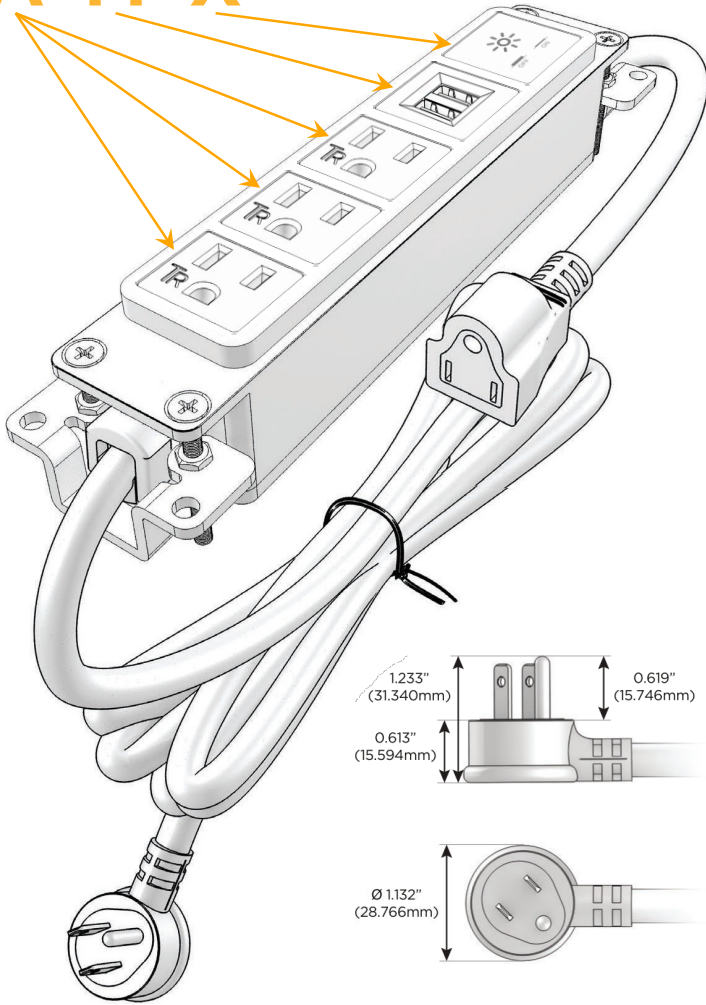

Bezel Finish: **ANTIQUED ARCHITECTURAL BRONZE (ABS)**

Custom Finishes Available M-POWER-5TW-AAAMX-BZ5AAB

Features:

Module/Port Options:

- A** Tamper Resistant AC Receptacle
- E** USB-A & USB-C (20W)
- M** Double USB-A (Fast Charging Ports - 18W)
- H** HDMI
- 6** CAT 6
- 12** RJ 12
- X** Switched AC
- Y** 3-Way Switch (Low Voltage)
- V** USB-C (45W High Speed Charging Port)
- S** USB-C (25W High Speed Charging Port)
- R** Switched AC (Rocker Switch)
- D** Dimmer Switch

Plug:

Supplied with Low Profile Flat 45° Angle 120 VAC Plug

Optional Standard Straight 120 VAC Plug

Optional Straight 120 VAC Pass-through Plug

- CLEAN, COMPACT DESIGN
- STREAMLINED
- LOW PROFILE
- SIDE-EXITING CORDS
- PLUG & PLAY
- 6' AC CORD & PLUG (FLAT PLUG STANDARD)
- CUSTOMIZABLE CONFIGURATIONS AND FINISHES
- UL LISTED FOR MOUNTING IN FURNITURE
- 15A

M-POWER-5T

AC POWER & DATA CONNECTIVITY SOLUTION

M-POWER-5TW-AAAMX-BZ5AAB

Specs:

Modules/Ports:

- A** Tamper Resistant AC Receptacle
- M** Double USB-A (Fast Charging Ports - 18W)
- X** Switched AC

A M X

Distributed by