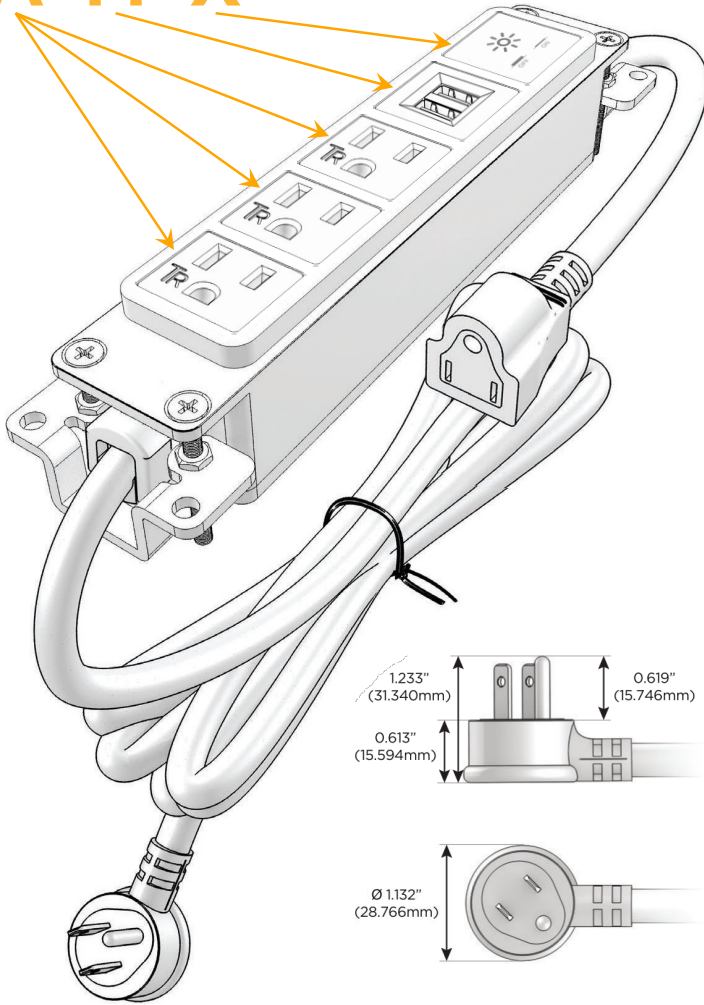

Bezel Finish: **SOLID BRONZE BRUSHED**

Custom Finishes Available M-POWER-5TW-AAAMX-BZ4B

Features:

Module/Port Options:

- A** Tamper Resistant AC Receptacle
- E** USB-A & USB-C (20W)
- M** Double USB-A (Fast Charging Ports - 18W)
- H** HDMI
- 6** CAT 6
- 12** RJ 12
- X** Switched AC
- Y** 3-Way Switch (Low Voltage)
- V** USB-C (45W High Speed Charging Port)
- S** USB-C (25W High Speed Charging Port)
- R** Switched AC (Rocker Switch)
- D** Dimmer Switch

Plug:

Supplied with Low Profile Flat 45° Angle 120 VAC Plug

Optional Standard Straight 120 VAC Plug

Optional Straight 120 VAC Pass-through Plug

- CLEAN, COMPACT DESIGN
- STREAMLINED
- LOW PROFILE
- SIDE-EXITING CORDS
- PLUG & PLAY
- 6' AC CORD & PLUG (FLAT PLUG STANDARD)
- CUSTOMIZABLE CONFIGURATIONS AND FINISHES
- UL LISTED FOR MOUNTING IN FURNITURE
- 15A

M-POWER-5T

AC POWER & DATA CONNECTIVITY SOLUTION

M-POWER-5TW-AAAMX-BZ4B

Specs:

Modules/Ports:

- A** Tamper Resistant AC Receptacle
- M** Double USB-A (Fast Charging Ports - 18W)
- X** Switched AC

A M X

Distributed by