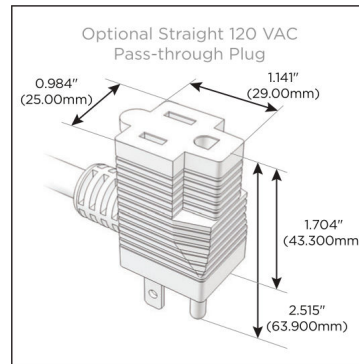

Plug:

Supplied with Low Profile Flat 45° Angle 120 VAC Plug

Optional Standard Straight 120 VAC Plug

Optional Straight 120 VAC Pass-through Plug

- CLEAN, COMPACT DESIGN
- STREAMLINED
- LOW PROFILE
- SIDE-EXITING CORDS
- PLUG & PLAY
- 6' AC CORD & PLUG (FLAT PLUG STANDARD)
- CUSTOMIZABLE CONFIGURATIONS AND FINISHES
- UL LISTED FOR MOUNTING IN FURNITURE
- 15A

M-POWER-5T

AC POWER & DATA CONNECTIVITY SOLUTION

M-POWER-5TW-AAAMX-BZ4B

Specs:

Modules/Ports:

- A** Tamper Resistant AC Receptacle
- M** Double USB-A (Fast Charging Ports - 18W)
- X** Switched AC

A M X

Distributed by