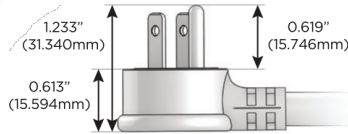

M-POWER-5T

AC POWER & DATA CONNECTIVITY SOLUTION

M-POWER-5TW-AAAMX-BZ4B

Specs:

Modules/Ports:

- A** Tamper Resistant AC Receptacle
- M** Double USB-A (Fast Charging Ports - 18W)
- X** Switched AC

A M X

Distributed by