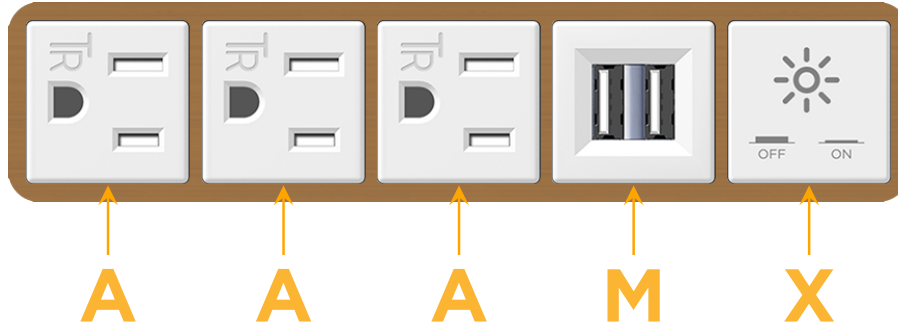

sales@mormax.com

mormax.com

Metro Light & Power's line of power & data solutions offers sophisticated design elements combined with greater ease of installation. Streamlined and low-profile, enhanced by side-exiting cords, our outlets advance the industry with their cutting edge look and feel. We believe flexibility is key, and we provide a variety of mounting options, including the ability to mount in limited spaces. Our outlets are available in many finishes and configurations, in addition to a custom color and finish capability for our clients.

Bezel Finish: **SOLID BRONZE BRUSHED**

Custom Finishes Available M-POWER-5TW-AAAMX-BZ4B

Features:

Module/Port Options:

- A** Tamper Resistant AC Receptacle
- E** USB-A & USB-C (20W)
- M** Double USB-A (Fast Charging Ports - 18W)
- H** HDMI
- 6** CAT 6
- 12** RJ 12
- X** Switched AC
- Y** 3-Way Switch (Low Voltage)
- V** USB-C (45W High Speed Charging Port)
- S** USB-C (25W High Speed Charging Port)
- R** Switched AC (Rocker Switch)
- D** Dimmer Switch

Plug:

Supplied with Low Profile Flat 45° Angle 120 VAC Plug

Optional Standard Straight 120 VAC Plug

Optional Straight 120 VAC Pass-through Plug

- CLEAN, COMPACT DESIGN
- STREAMLINED
- LOW PROFILE
- SIDE-EXITING CORDS
- PLUG & PLAY
- 6' AC CORD & PLUG (FLAT PLUG STANDARD)
- CUSTOMIZABLE CONFIGURATIONS AND FINISHES
- UL LISTED FOR MOUNTING IN FURNITURE
- 15A

M-POWER-5T

AC POWER & DATA CONNECTIVITY SOLUTION

M-POWER-5TW-AAAMX-BZ4B

Specs:

Modules/Ports:

- A** Tamper Resistant AC Receptacle
- M** Double USB-A (Fast Charging Ports - 18W)
- X** Switched AC

A M X

Distributed by