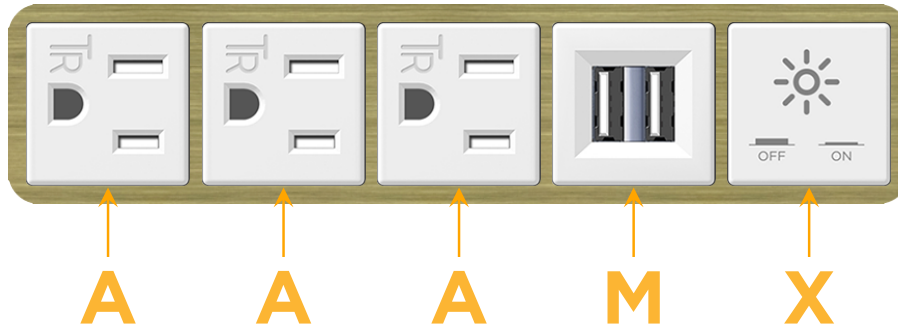

Bezel Finish: **BRASS ANTIQUED (ABS)**

Custom Finishes Available M-POWER-5TW-AAAMX-BRAAB

Features:

Module/Port Options:

- A** Tamper Resistant AC Receptacle
- E** USB-A & USB-C (20W)
- M** Double USB-A (Fast Charging Ports - 18W)
- H** HDMI
- 6** CAT 6
- 12** RJ 12
- X** Switched AC
- Y** 3-Way Switch (Low Voltage)
- V** USB-C (45W High Speed Charging Port)
- S** USB-C (25W High Speed Charging Port)
- R** Switched AC (Rocker Switch)
- D** Dimmer Switch

Plug:

Supplied with Low Profile Flat 45° Angle 120 VAC Plug

Optional Standard Straight 120 VAC Plug

Optional Straight 120 VAC Pass-through Plug

- CLEAN, COMPACT DESIGN
- STREAMLINED
- LOW PROFILE
- SIDE-EXITING CORDS
- PLUG & PLAY
- 6' AC CORD & PLUG (FLAT PLUG STANDARD)
- CUSTOMIZABLE CONFIGURATIONS AND FINISHES
- UL LISTED FOR MOUNTING IN FURNITURE
- 15A

M-POWER-5T

AC POWER & DATA CONNECTIVITY SOLUTION

M-POWER-5TW-AAAMX-BRAAB

Specs:

Modules/Ports:

- A** Tamper Resistant AC Receptacle
- M** Double USB-A (Fast Charging Ports - 18W)
- X** Switched AC

A M X

Distributed by