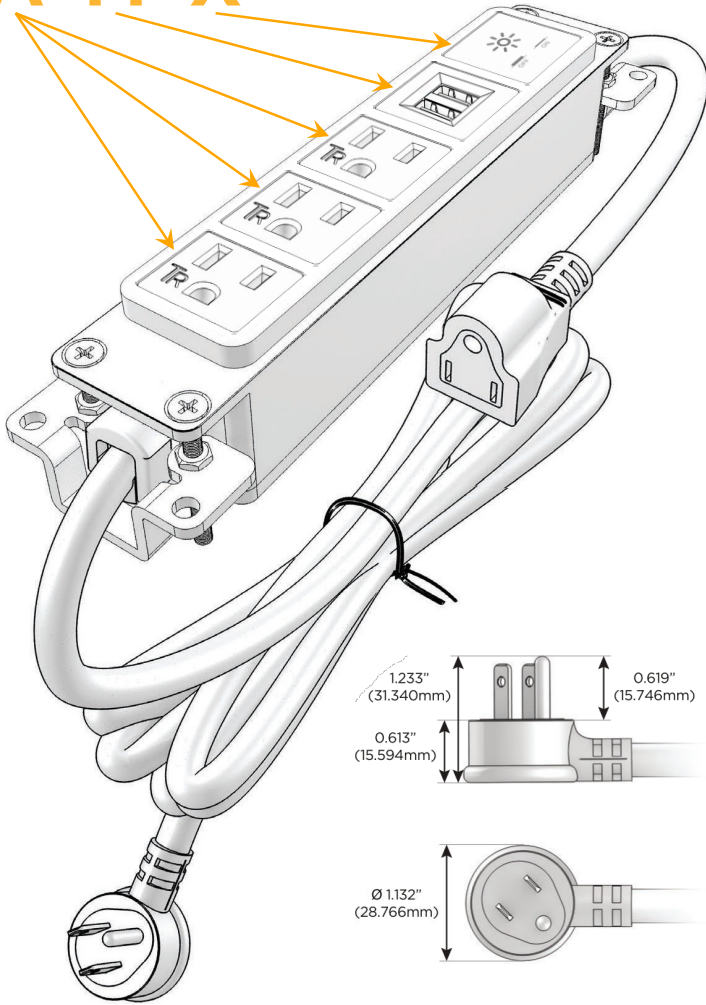

Bezel Finish: **BRASS ANTIQUED (ABS)**

Custom Finishes Available M-POWER-5TW-AAAMX-BRAAB

Features:

Module/Port Options:

- A** Tamper Resistant AC Receptacle
- E** USB-A & USB-C (20W)
- M** Double USB-A (Fast Charging Ports - 18W)
- H** HDMI
- 6** CAT 6
- 12** RJ 12
- X** Switched AC
- Y** 3-Way Switch (Low Voltage)
- V** USB-C (45W High Speed Charging Port)
- S** USB-C (25W High Speed Charging Port)
- R** Switched AC (Rocker Switch)
- D** Dimmer Switch

Plug:

Supplied with Low Profile Flat 45° Angle 120 VAC Plug

Optional Standard Straight 120 VAC Plug

Optional Straight 120 VAC Pass-through Plug

- CLEAN, COMPACT DESIGN
- STREAMLINED
- LOW PROFILE
- SIDE-EXITING CORDS
- PLUG & PLAY
- 6' AC CORD & PLUG (FLAT PLUG STANDARD)
- CUSTOMIZABLE CONFIGURATIONS AND FINISHES
- UL LISTED FOR MOUNTING IN FURNITURE
- 15A

M-POWER-5T

AC POWER & DATA CONNECTIVITY SOLUTION

M-POWER-5TW-AAAMX-BRAAB

Specs:

Modules/Ports:

- A** Tamper Resistant AC Receptacle
- M** Double USB-A (Fast Charging Ports - 18W)
- X** Switched AC

A M X

Distributed by