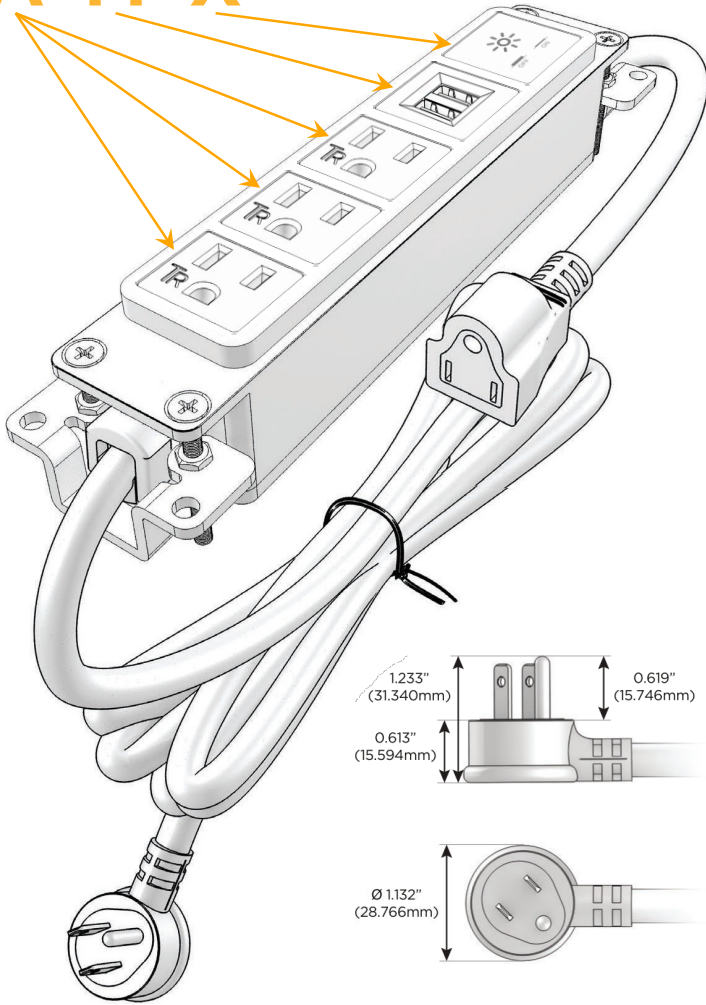

#### Module/Port Options:

- A** Tamper Resistant AC Receptacle
- E** USB-A & USB-C (20W)
- M** Double USB-A (Fast Charging Ports - 18W)
- H** HDMI
- 6** CAT 6
- 12** RJ 12
- X** Switched AC
- Y** 3-Way Switch (Low Voltage)
- V** USB-C (45W High Speed Charging Port)
- S** USB-C (25W High Speed Charging Port)
- R** Switched AC (Rocker Switch)
- D** Dimmer Switch

#### Plug:

Supplied with Low Profile Flat 45° Angle 120 VAC Plug

Optional Standard Straight 120 VAC Plug

Optional Straight 120 VAC Pass-through Plug

- CLEAN, COMPACT DESIGN
- STREAMLINED
- LOW PROFILE
- SIDE-EXITING CORDS
- PLUG & PLAY
- 6' AC CORD & PLUG (FLAT PLUG STANDARD)
- CUSTOMIZABLE CONFIGURATIONS AND FINISHES
- UL LISTED FOR MOUNTING IN FURNITURE
- 15A

# M-POWER-5T

AC POWER & DATA CONNECTIVITY SOLUTION

M-POWER-5TW-AAAMX-BB

Specs:

**Modules/Ports:**

- A** Tamper Resistant AC Receptacle
- M** Double USB-A (Fast Charging Ports - 18W)
- X** Switched AC

**A M X**