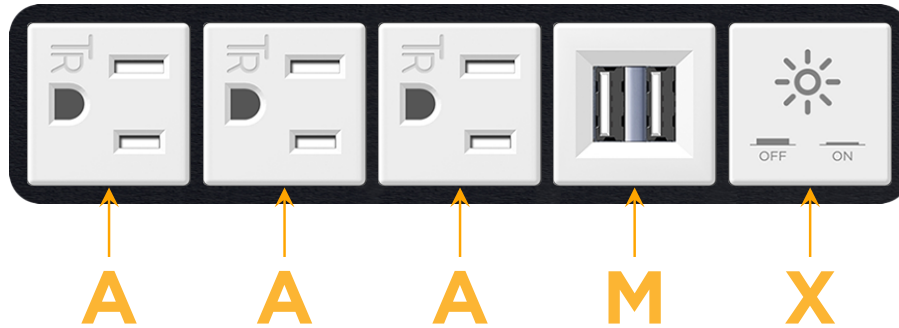

M-POWER-5T

AC POWER & DATA CONNECTIVITY SOLUTION

M-POWER-5TW-AAAMX-BB

Distributed by

Mormax Company, Inc.

8 Westchester Plaza

Elmsford, NY 10523

914-699-0101

sales@mormax.com

mormax.com

Metro Light & Power's line of power & data solutions offers sophisticated design elements combined with greater ease of installation. Streamlined and low-profile, enhanced by side-exiting cords, our outlets advance the industry with their cutting edge look and feel. We believe flexibility is key, and we provide a variety of mounting options, including the ability to mount in limited spaces. Our outlets are available in many finishes and configurations, in addition to a custom color and finish capability for our clients.

Bezel Finish: **BLACK (STEEL)**

Custom Finishes Available M-POWER-5TW-AAAMX-BB

Features:

Module/Port Options:

- **A** Tamper Resistant AC Receptacle
- **E** USB-A & USB-C (20W)
- **M** Double USB-A (Fast Charging Ports - 18W)
- **H** HDMI
- **6** CAT 6
- **12** RJ 12
- **X** Switched AC
- **Y** 3-Way Switch (Low Voltage)
- **V** USB-C (45W High Speed Charging Port)
- **S** USB-C (25W High Speed Charging Port)
- **R** Switched AC (Rocker Switch)
- **D** Dimmer Switch

Plug:

Supplied with Low Profile Flat 45° Angle 120 VAC Plug

Optional Standard Straight 120 VAC Plug

Optional Straight 120 VAC Pass-through Plug

- CLEAN, COMPACT DESIGN
- STREAMLINED
- LOW PROFILE
- SIDE-EXITING CORDS
- PLUG & PLAY
- 6' AC CORD & PLUG (FLAT PLUG STANDARD)
- CUSTOMIZABLE CONFIGURATIONS AND FINISHES
- UL LISTED FOR MOUNTING IN FURNITURE
- 15A