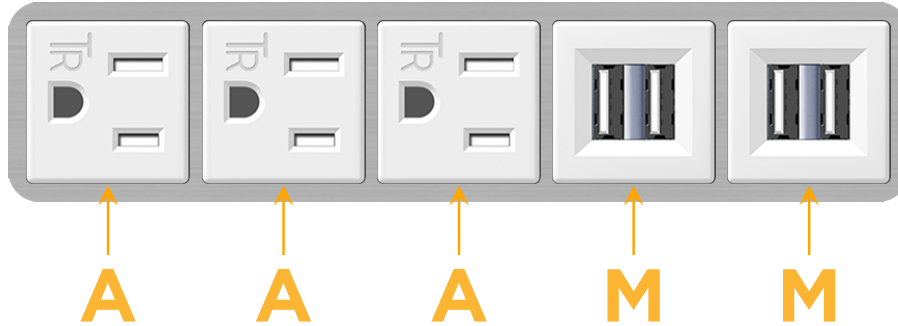

M-POWER-5T

AC POWER & DATA CONNECTIVITY SOLUTION

M-POWER-5TW-AAAMM-SS4AB

Distributed by

Mormax Company, Inc.

8 Westchester Plaza

Elmsford, NY 10523

914-699-0101

sales@mormax.com

mormax.com

Metro Light & Power's line of power & data solutions offers sophisticated design elements combined with greater ease of installation. Streamlined and low-profile, enhanced by side-exiting cords, our outlets advance the industry with their cutting edge look and feel. We believe flexibility is key, and we provide a variety of mounting options, including the ability to mount in limited spaces. Our outlets are available in many finishes and configurations, in addition to a custom color and finish capability for our clients.

Bezel Finish: **BRUSHED STAINLESS (ABS)**

Custom Finishes Available M-POWER-5TW-AAAMM-SS4AB

Features:

Module/Port Options:

- **A** Tamper Resistant AC Receptacle
- **E** USB-A & USB-C (20W)
- **M** Double USB-A (Fast Charging Ports - 18W)
- **H** HDMI
- **6** CAT 6
- **12** RJ 12
- **X** Switched AC
- **Y** 3-Way Switch (Low Voltage)
- **V** USB-C (45W High Speed Charging Port)
- **S** USB-C (25W High Speed Charging Port)
- **R** Switched AC (Rocker Switch)
- **D** Dimmer Switch

Plug:

Supplied with Low Profile Flat 45° Angle 120 VAC Plug

Optional Standard Straight 120 VAC Plug

Optional Straight 120 VAC Pass-through Plug

- CLEAN, COMPACT DESIGN
- STREAMLINED
- LOW PROFILE
- SIDE-EXITING CORDS
- PLUG & PLAY
- 6' AC CORD & PLUG (FLAT PLUG STANDARD)
- CUSTOMIZABLE CONFIGURATIONS AND FINISHES
- UL LISTED FOR MOUNTING IN FURNITURE
- 15A