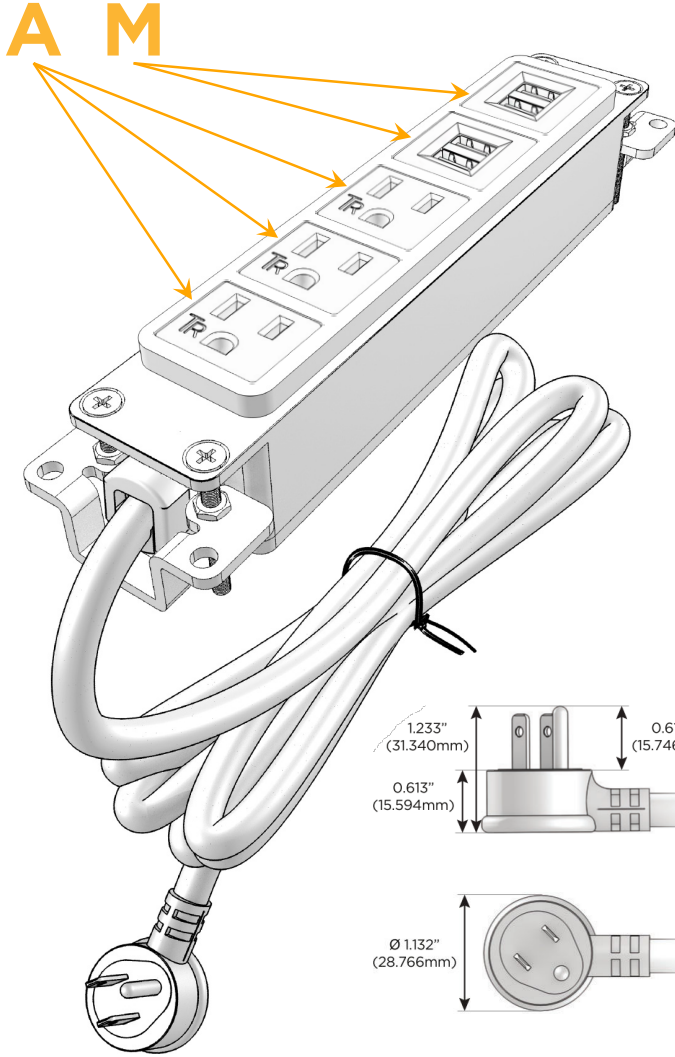

#### Module/Port Options:

- A** Tamper Resistant AC Receptacle
- E** USB-A & USB-C (20W)
- M** Double USB-A (Fast Charging Ports - 18W)
- H** HDMI
- 6** CAT 6
- 12** RJ 12
- X** Switched AC
- Y** 3-Way Switch (Low Voltage)
- V** USB-C (45W High Speed Charging Port)
- S** USB-C (25W High Speed Charging Port)
- R** Switched AC (Rocker Switch)
- D** Dimmer Switch

#### Plug:

Supplied with Low Profile Flat 45° Angle 120 VAC Plug

Optional Standard Straight 120 VAC Plug

Optional Straight 120 VAC Pass-through Plug

- CLEAN, COMPACT DESIGN
- STREAMLINED
- LOW PROFILE
- SIDE-EXITING CORDS
- PLUG & PLAY
- 6' AC CORD & PLUG (FLAT PLUG STANDARD)
- CUSTOMIZABLE CONFIGURATIONS AND FINISHES
- UL LISTED FOR MOUNTING IN FURNITURE
- 15A

# M-POWER-5T

AC POWER & DATA CONNECTIVITY SOLUTION

M-POWER-5TW-AAAMM-SS4AB

Specs:

**Modules/Ports:**

- A** Tamper Resistant AC Receptacle
- M** Double USB-A (Fast Charging Ports - 18W)

Distributed by

Mormax Company, Inc.