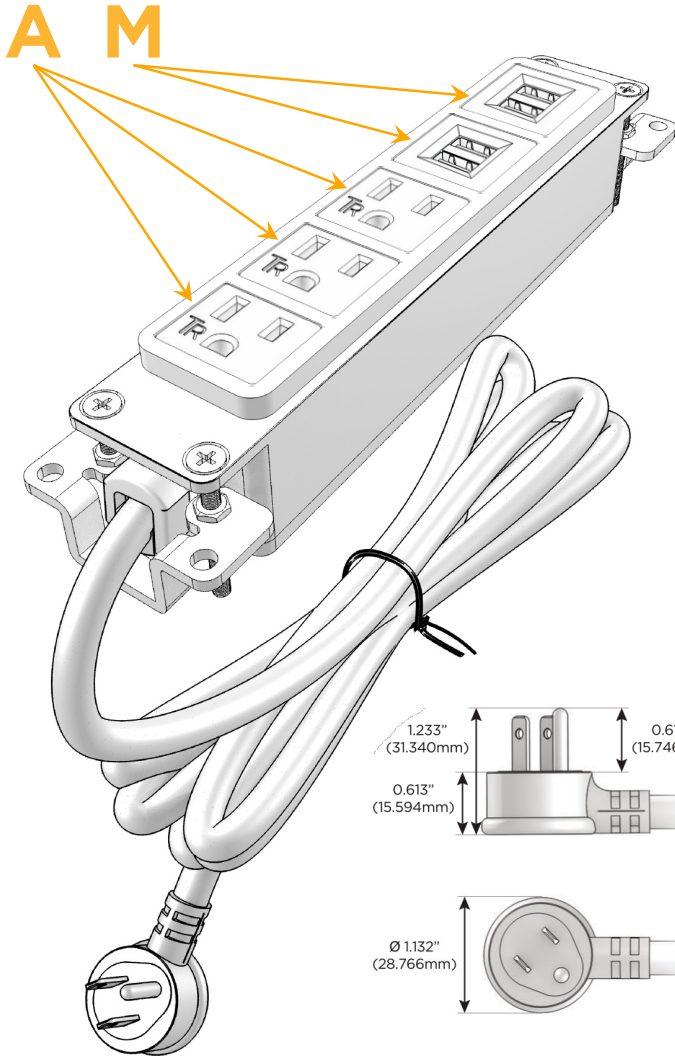

Bezel Finish: **SATIN NICKEL (ABS)**

Custom Finishes Available M-POWER-5TW-AAAMM-SAB

Features:

Module/Port Options:

- A** Tamper Resistant AC Receptacle
- E** USB-A & USB-C (20W)
- M** Double USB-A (Fast Charging Ports - 18W)
- H** HDMI
- 6** CAT 6
- 12** RJ 12
- X** Switched AC
- Y** 3-Way Switch (Low Voltage)
- V** USB-C (45W High Speed Charging Port)
- S** USB-C (25W High Speed Charging Port)
- R** Switched AC (Rocker Switch)
- D** Dimmer Switch

Plug:

Supplied with Low Profile Flat 45° Angle 120 VAC Plug

Optional Standard Straight 120 VAC Plug

Optional Straight 120 VAC Pass-through Plug

- CLEAN, COMPACT DESIGN
- STREAMLINED
- LOW PROFILE
- SIDE-EXITING CORDS
- PLUG & PLAY
- 6' AC CORD & PLUG (FLAT PLUG STANDARD)
- CUSTOMIZABLE CONFIGURATIONS AND FINISHES
- UL LISTED FOR MOUNTING IN FURNITURE
- 15A

M-POWER-5T

AC POWER & DATA CONNECTIVITY SOLUTION

M-POWER-5TW-AAAMM-SAB

Specs:

Modules/Ports:

- A** Tamper Resistant AC Receptacle
- M** Double USB-A (Fast Charging Ports - 18W)

Distributed by

Mormax Company, Inc.