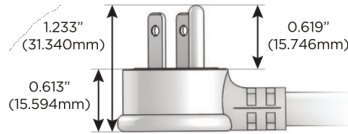

M-POWER-5T

AC POWER & DATA CONNECTIVITY SOLUTION

M-POWER-5TW-AAAMM-SAB

Specs:

Modules/Ports:

- A** Tamper Resistant AC Receptacle
- M** Double USB-A (Fast Charging Ports - 18W)

Distributed by

Mormax Company, Inc.