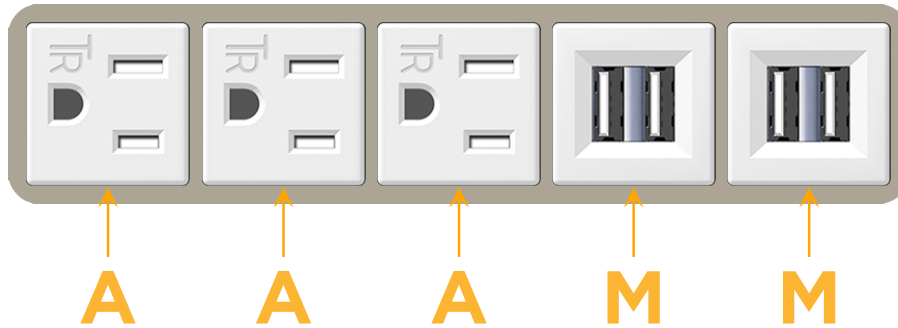

sales@mormax.com

mormax.com

Metro Light & Power's line of power & data solutions offers sophisticated design elements combined with greater ease of installation. Streamlined and low-profile, enhanced by side-exiting cords, our outlets advance the industry with their cutting edge look and feel. We believe flexibility is key, and we provide a variety of mounting options, including the ability to mount in limited spaces. Our outlets are available in many finishes and configurations, in addition to a custom color and finish capability for our clients.

Bezel Finish: **SATIN NICKEL (ABS)**

Custom Finishes Available M-POWER-5TW-AAAMM-SAB

Features:

Module/Port Options:

- A** Tamper Resistant AC Receptacle
- E** USB-A & USB-C (20W)
- M** Double USB-A (Fast Charging Ports - 18W)
- H** HDMI
- 6** CAT 6
- 12** RJ 12
- X** Switched AC
- Y** 3-Way Switch (Low Voltage)
- V** USB-C (45W High Speed Charging Port)
- S** USB-C (25W High Speed Charging Port)
- R** Switched AC (Rocker Switch)
- D** Dimmer Switch

Plug:

Supplied with Low Profile Flat 45° Angle 120 VAC Plug

Optional Standard Straight 120 VAC Plug

Optional Straight 120 VAC Pass-through Plug

- CLEAN, COMPACT DESIGN
- STREAMLINED
- LOW PROFILE
- SIDE-EXITING CORDS
- PLUG & PLAY
- 6' AC CORD & PLUG (FLAT PLUG STANDARD)
- CUSTOMIZABLE CONFIGURATIONS AND FINISHES
- UL LISTED FOR MOUNTING IN FURNITURE
- 15A

M-POWER-5T

AC POWER & DATA CONNECTIVITY SOLUTION

M-POWER-5TW-AAAMM-SAB

Specs:

Modules/Ports:

- A** Tamper Resistant AC Receptacle
- M** Double USB-A (Fast Charging Ports - 18W)

Distributed by

Mormax Company, Inc.