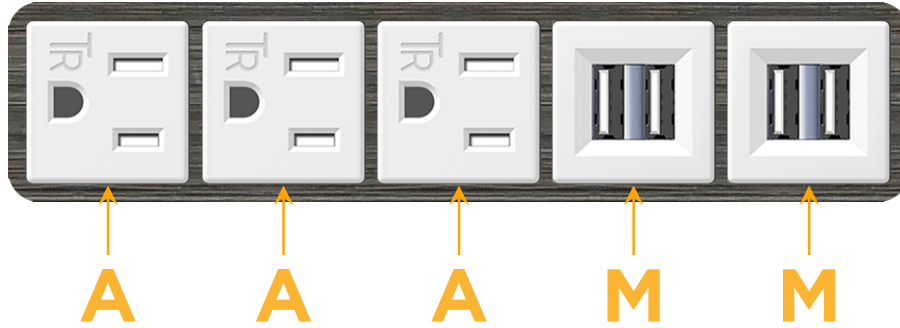

M-POWER-5T

AC POWER & DATA CONNECTIVITY SOLUTION

M-POWER-5TW-AAAMM-S3AB

Distributed by

Mormax Company, Inc.

8 Westchester Plaza

Elmsford, NY 10523

914-699-0101

sales@mormax.com

mormax.com

Metro Light & Power's line of power & data solutions offers sophisticated design elements combined with greater ease of installation. Streamlined and low-profile, enhanced by side-exiting cords, our outlets advance the industry with their cutting edge look and feel. We believe flexibility is key, and we provide a variety of mounting options, including the ability to mount in limited spaces. Our outlets are available in many finishes and configurations, in addition to a custom color and finish capability for our clients.

Bezel Finish: **GUNMETAL (ABS)**

Custom Finishes Available M-POWER-5TW-AAAMM-S3AB

Features:

Module/Port Options:

- **A** Tamper Resistant AC Receptacle
- **E** USB-A & USB-C (20W)
- **M** Double USB-A (Fast Charging Ports - 18W)
- **H** HDMI
- **6** CAT 6
- **12** RJ 12
- **X** Switched AC
- **Y** 3-Way Switch (Low Voltage)
- **V** USB-C (45W High Speed Charging Port)
- **S** USB-C (25W High Speed Charging Port)
- **R** Switched AC (Rocker Switch)
- **D** Dimmer Switch

Plug:

Supplied with Low Profile Flat 45° Angle 120 VAC Plug

Optional Standard Straight 120 VAC Plug

Optional Straight 120 VAC Pass-through Plug

- CLEAN, COMPACT DESIGN
- STREAMLINED
- LOW PROFILE
- SIDE-EXITING CORDS
- PLUG & PLAY
- 6' AC CORD & PLUG (FLAT PLUG STANDARD)
- CUSTOMIZABLE CONFIGURATIONS AND FINISHES
- UL LISTED FOR MOUNTING IN FURNITURE
- 15A