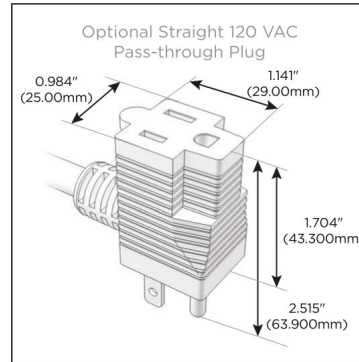

#### Module/Port Options:

- A** Tamper Resistant AC Receptacle
- E** USB-A & USB-C (20W)
- M** Double USB-A (Fast Charging Ports - 18W)
- H** HDMI
- 6** CAT 6
- 12** RJ 12
- X** Switched AC
- Y** 3-Way Switch (Low Voltage)
- V** USB-C (45W High Speed Charging Port)
- S** USB-C (25W High Speed Charging Port)
- R** Switched AC (Rocker Switch)
- D** Dimmer Switch

#### Plug:

Supplied with Low Profile Flat 45° Angle 120 VAC Plug

Optional Standard Straight 120 VAC Plug

Optional Straight 120 VAC Pass-through Plug

- CLEAN, COMPACT DESIGN
- STREAMLINED
- LOW PROFILE
- SIDE-EXITING CORDS
- PLUG & PLAY
- 6' AC CORD & PLUG (FLAT PLUG STANDARD)
- CUSTOMIZABLE CONFIGURATIONS AND FINISHES
- UL LISTED FOR MOUNTING IN FURNITURE
- 15A

# M-POWER-5T

AC POWER & DATA CONNECTIVITY SOLUTION

M-POWER-5TW-AAAMM-S3AB

Specs:

**Modules/Ports:**

- A** Tamper Resistant AC Receptacle
- M** Double USB-A (Fast Charging Ports - 18W)

Distributed by

Mormax Company, Inc.