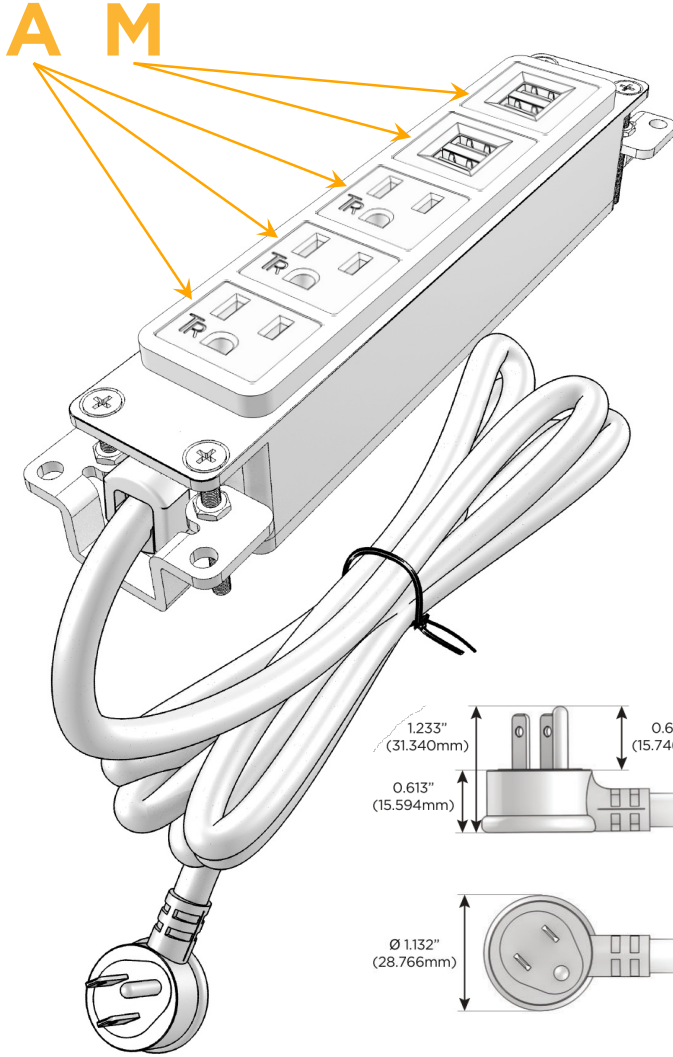

#### Module/Port Options:

- A** Tamper Resistant AC Receptacle
- E** USB-A & USB-C (20W)
- M** Double USB-A (Fast Charging Ports - 18W)
- H** HDMI
- 6** CAT 6
- 12** RJ 12
- X** Switched AC
- Y** 3-Way Switch (Low Voltage)
- V** USB-C (45W High Speed Charging Port)
- S** USB-C (25W High Speed Charging Port)
- R** Switched AC (Rocker Switch)
- D** Dimmer Switch

#### Plug:

Supplied with Low Profile Flat 45° Angle 120 VAC Plug

Optional Standard Straight 120 VAC Plug

Optional Straight 120 VAC Pass-through Plug

- CLEAN, COMPACT DESIGN
- STREAMLINED
- LOW PROFILE
- SIDE-EXITING CORDS
- PLUG & PLAY
- 6' AC CORD & PLUG (FLAT PLUG STANDARD)
- CUSTOMIZABLE CONFIGURATIONS AND FINISHES
- UL LISTED FOR MOUNTING IN FURNITURE
- 15A

# M-POWER-5T

AC POWER & DATA CONNECTIVITY SOLUTION

M-POWER-5TW-AAAMM-S3AB

Specs:

**Modules/Ports:**

- A** Tamper Resistant AC Receptacle
- M** Double USB-A (Fast Charging Ports - 18W)

Distributed by

Mormax Company, Inc.