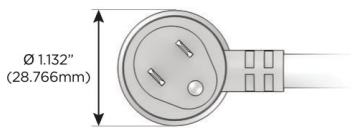

### Plug:

Supplied with Low Profile Flat 45° Angle 120 VAC Plug

Optional Standard Straight 120 VAC Plug

Optional Straight 120 VAC Pass-through Plug

- CLEAN, COMPACT DESIGN
- STREAMLINED
- LOW PROFILE
- SIDE-EXITING CORDS
- PLUG & PLAY
- 6' AC CORD & PLUG (FLAT PLUG STANDARD)
- CUSTOMIZABLE CONFIGURATIONS AND FINISHES
- UL LISTED FOR MOUNTING IN FURNITURE
- 15A

# M-POWER-5T

AC POWER & DATA CONNECTIVITY SOLUTION

M-POWER-5TW-AAAMM-CUAB

Specs:

**Modules/Ports:**

- A** Tamper Resistant AC Receptacle
- M** Double USB-A (Fast Charging Ports - 18W)

Distributed by

Mormax Company, Inc.