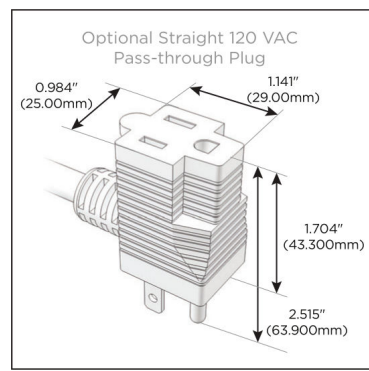

### Module/Port Options:

- A** Tamper Resistant AC Receptacle
- E** USB-A & USB-C (20W)
- M** Double USB-A (Fast Charging Ports - 18W)
- H** HDMI
- 6** CAT 6
- 12** RJ 12
- X** Switched AC
- Y** 3-Way Switch (Low Voltage)
- V** USB-C (45W High Speed Charging Port)
- S** USB-C (25W High Speed Charging Port)
- R** Switched AC (Rocker Switch)
- D** Dimmer Switch

### Plug:

Supplied with Low Profile Flat 45° Angle 120 VAC Plug

Optional Standard Straight 120 VAC Plug

Optional Straight 120 VAC Pass-through Plug

- CLEAN, COMPACT DESIGN
- STREAMLINED
- LOW PROFILE
- SIDE-EXITING CORDS
- PLUG & PLAY
- 6' AC CORD & PLUG (FLAT PLUG STANDARD)
- CUSTOMIZABLE CONFIGURATIONS AND FINISHES
- UL LISTED FOR MOUNTING IN FURNITURE
- 15A

# M-POWER-5T

AC POWER & DATA CONNECTIVITY SOLUTION

M-POWER-5TW-AAAMM-CUAB

Specs:

**Modules/Ports:**

- A** Tamper Resistant AC Receptacle
- M** Double USB-A (Fast Charging Ports - 18W)

Distributed by

Mormax Company, Inc.