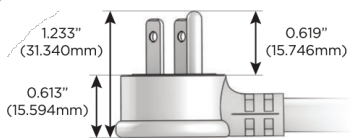

### Plug:

Supplied with Low Profile Flat 45° Angle 120 VAC Plug

Optional Standard Straight 120 VAC Plug

Optional Straight 120 VAC Pass-through Plug

- CLEAN, COMPACT DESIGN
- STREAMLINED
- LOW PROFILE
- SIDE-EXITING CORDS
- PLUG & PLAY
- 6' AC CORD & PLUG (FLAT PLUG STANDARD)
- CUSTOMIZABLE CONFIGURATIONS AND FINISHES
- UL LISTED FOR MOUNTING IN FURNITURE
- 15A

# M-POWER-5T

AC POWER & DATA CONNECTIVITY SOLUTION

M-POWER-5TW-AAAMM-CUAB

Specs:

**Modules/Ports:**

- A** Tamper Resistant AC Receptacle
- M** Double USB-A (Fast Charging Ports - 18W)

Distributed by

Mormax Company, Inc.