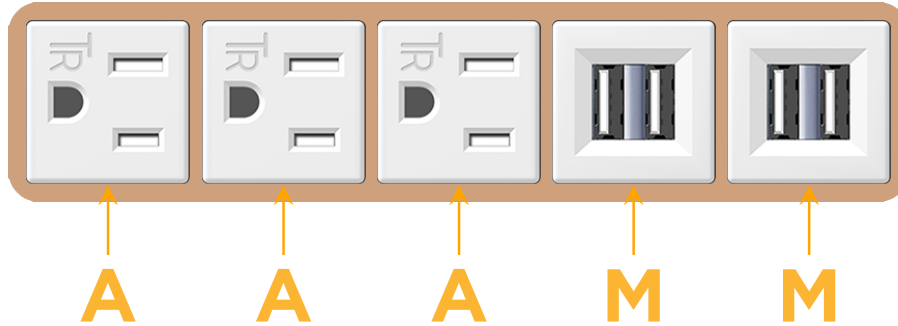

M-POWER-5T

AC POWER & DATA CONNECTIVITY SOLUTION

M-POWER-5TW-AAAMM-CUAB

Distributed by

Mormax Company, Inc.

8 Westchester Plaza

Elmsford, NY 10523

914-699-0101

sales@mormax.com

mormax.com

Metro Light & Power's line of power & data solutions offers sophisticated design elements combined with greater ease of installation. Streamlined and low-profile, enhanced by side-exiting cords, our outlets advance the industry with their cutting edge look and feel. We believe flexibility is key, and we provide a variety of mounting options, including the ability to mount in limited spaces. Our outlets are available in many finishes and configurations, in addition to a custom color and finish capability for our clients.

Bezel Finish: **COPPER (ABS)**

Custom Finishes Available M-POWER-5TW-AAAMM-CUAB

Features:

Module/Port Options:

- **A** Tamper Resistant AC Receptacle
- **E** USB-A & USB-C (20W)
- **M** Double USB-A (Fast Charging Ports - 18W)
- **H** HDMI
- **6** CAT 6
- **12** RJ 12
- **X** Switched AC
- **Y** 3-Way Switch (Low Voltage)
- **V** USB-C (45W High Speed Charging Port)
- **S** USB-C (25W High Speed Charging Port)
- **R** Switched AC (Rocker Switch)
- **D** Dimmer Switch

Plug:

Supplied with Low Profile Flat 45° Angle 120 VAC Plug

Optional Standard Straight 120 VAC Plug

Optional Straight 120 VAC Pass-through Plug

- CLEAN, COMPACT DESIGN
- STREAMLINED
- LOW PROFILE
- SIDE-EXITING CORDS
- PLUG & PLAY
- 6' AC CORD & PLUG (FLAT PLUG STANDARD)
- CUSTOMIZABLE CONFIGURATIONS AND FINISHES
- UL LISTED FOR MOUNTING IN FURNITURE
- 15A