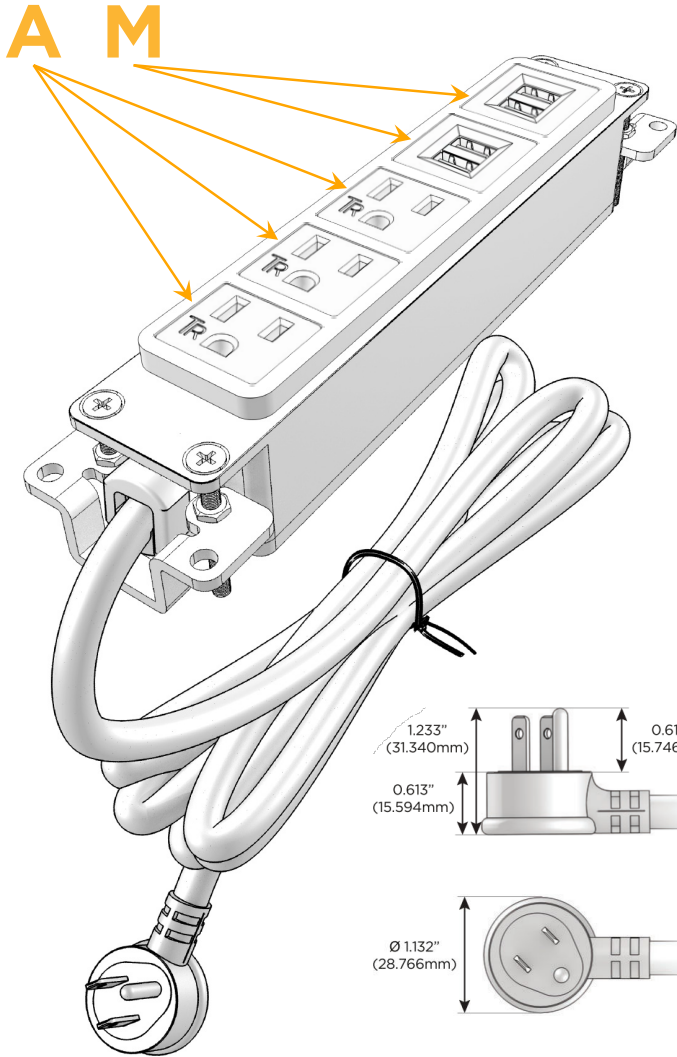

### Module/Port Options:

- A** Tamper Resistant AC Receptacle
- E** USB-A & USB-C (20W)
- M** Double USB-A (Fast Charging Ports - 18W)
- H** HDMI
- 6** CAT 6
- 12** RJ 12
- X** Switched AC
- Y** 3-Way Switch (Low Voltage)
- V** USB-C (45W High Speed Charging Port)
- S** USB-C (25W High Speed Charging Port)
- R** Switched AC (Rocker Switch)
- D** Dimmer Switch

### Plug:

Supplied with Low Profile Flat 45° Angle 120 VAC Plug

Optional Standard Straight 120 VAC Plug

Optional Straight 120 VAC Pass-through Plug

- CLEAN, COMPACT DESIGN
- STREAMLINED
- LOW PROFILE
- SIDE-EXITING CORDS
- PLUG & PLAY
- 6' AC CORD & PLUG (FLAT PLUG STANDARD)
- CUSTOMIZABLE CONFIGURATIONS AND FINISHES
- UL LISTED FOR MOUNTING IN FURNITURE
- 15A

# M-POWER-5T

AC POWER & DATA CONNECTIVITY SOLUTION

M-POWER-5TW-AAAMM-CUAB

Specs:

**Modules/Ports:**

- A** Tamper Resistant AC Receptacle
- M** Double USB-A (Fast Charging Ports - 18W)

Distributed by

Mormax Company, Inc.