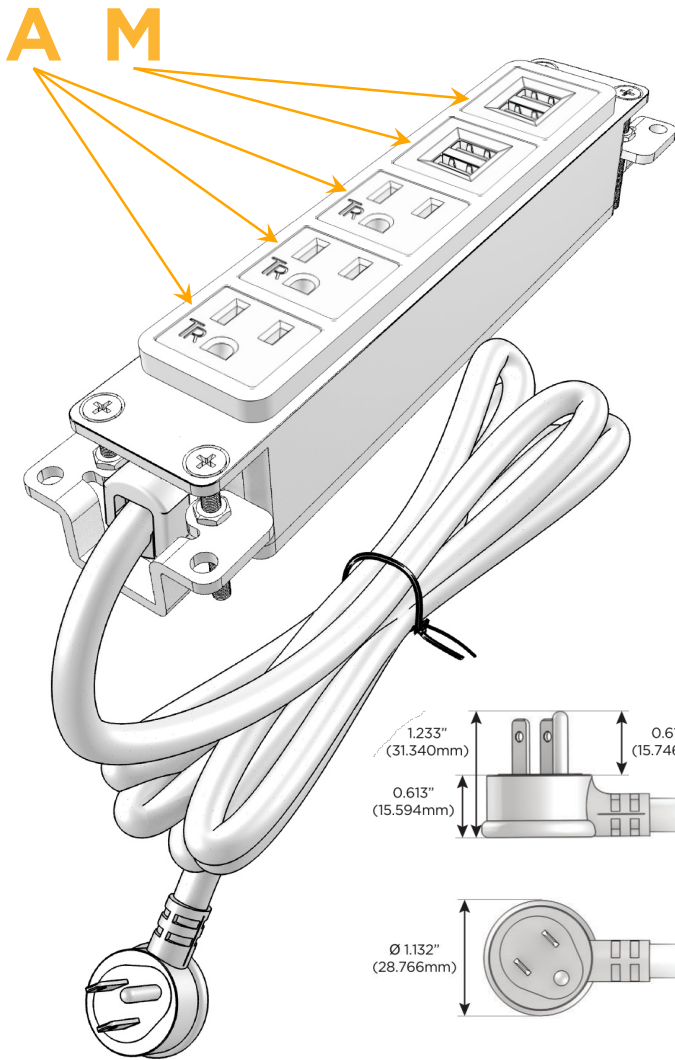

Bezel Finish: **CHROME (ABS)**

Custom Finishes Available M-POWER-5TW-AAAMM-CRAB

Features:

Module/Port Options:

- A** Tamper Resistant AC Receptacle
- E** USB-A & USB-C (20W)
- M** Double USB-A (Fast Charging Ports - 18W)
- H** HDMI
- 6** CAT 6
- 12** RJ 12
- X** Switched AC
- Y** 3-Way Switch (Low Voltage)
- V** USB-C (45W High Speed Charging Port)
- S** USB-C (25W High Speed Charging Port)
- R** Switched AC (Rocker Switch)
- D** Dimmer Switch

Plug:

Supplied with Low Profile Flat 45° Angle 120 VAC Plug

Optional Standard Straight 120 VAC Plug

Optional Straight 120 VAC Pass-through Plug

- CLEAN, COMPACT DESIGN
- STREAMLINED
- LOW PROFILE
- SIDE-EXITING CORDS
- PLUG & PLAY
- 6' AC CORD & PLUG (FLAT PLUG STANDARD)
- CUSTOMIZABLE CONFIGURATIONS AND FINISHES
- UL LISTED FOR MOUNTING IN FURNITURE
- 15A

M-POWER-5T

AC POWER & DATA CONNECTIVITY SOLUTION

M-POWER-5TW-AAAMM-CRAB

Specs:

Modules/Ports:

- A** Tamper Resistant AC Receptacle
- M** Double USB-A (Fast Charging Ports - 18W)

Distributed by

Mormax Company, Inc.