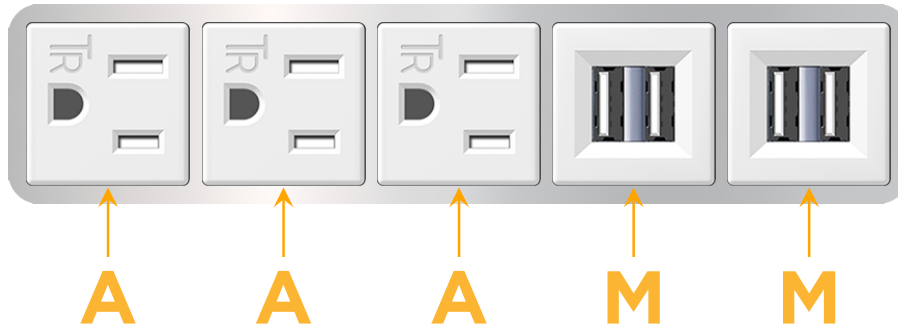

sales@mormax.com

mormax.com

Metro Light & Power's line of power & data solutions offers sophisticated design elements combined with greater ease of installation. Streamlined and low-profile, enhanced by side-exiting cords, our outlets advance the industry with their cutting edge look and feel. We believe flexibility is key, and we provide a variety of mounting options, including the ability to mount in limited spaces. Our outlets are available in many finishes and configurations, in addition to a custom color and finish capability for our clients.

Bezel Finish: **CHROME (ABS)**

Custom Finishes Available M-POWER-5TW-AAAMM-CRAB

Features:

Module/Port Options:

- A** Tamper Resistant AC Receptacle
- E** USB-A & USB-C (20W)
- M** Double USB-A (Fast Charging Ports - 18W)
- H** HDMI
- 6** CAT 6
- 12** RJ 12
- X** Switched AC
- Y** 3-Way Switch (Low Voltage)
- V** USB-C (45W High Speed Charging Port)
- S** USB-C (25W High Speed Charging Port)
- R** Switched AC (Rocker Switch)
- D** Dimmer Switch

Plug:

Supplied with Low Profile Flat 45° Angle 120 VAC Plug

Optional Standard Straight 120 VAC Plug

Optional Straight 120 VAC Pass-through Plug

- CLEAN, COMPACT DESIGN
- STREAMLINED
- LOW PROFILE
- SIDE-EXITING CORDS
- PLUG & PLAY
- 6' AC CORD & PLUG (FLAT PLUG STANDARD)
- CUSTOMIZABLE CONFIGURATIONS AND FINISHES
- UL LISTED FOR MOUNTING IN FURNITURE
- 15A

M-POWER-5T

AC POWER & DATA CONNECTIVITY SOLUTION

M-POWER-5TW-AAAMM-CRAB

Specs:

Modules/Ports:

- A** Tamper Resistant AC Receptacle
- M** Double USB-A (Fast Charging Ports - 18W)

Distributed by

Mormax Company, Inc.