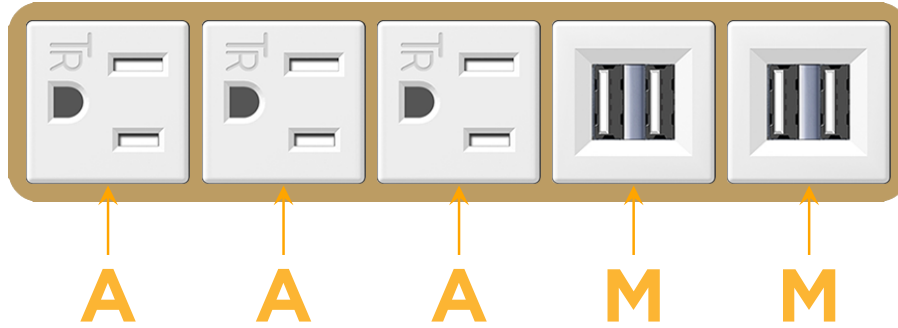

sales@mormax.com

mormax.com

Metro Light & Power's line of power & data solutions offers sophisticated design elements combined with greater ease of installation. Streamlined and low-profile, enhanced by side-exiting cords, our outlets advance the industry with their cutting edge look and feel. We believe flexibility is key, and we provide a variety of mounting options, including the ability to mount in limited spaces. Our outlets are available in many finishes and configurations, in addition to a custom color and finish capability for our clients.

Bezel Finish: **STANDARD BRONZE (ABS)**

Custom Finishes Available M-POWER-5TW-AAAMM-BZAB

Features:

Module/Port Options:

- A** Tamper Resistant AC Receptacle
- E** USB-A & USB-C (20W)
- M** Double USB-A (Fast Charging Ports - 18W)
- H** HDMI
- 6** CAT 6
- 12** RJ 12
- X** Switched AC
- Y** 3-Way Switch (Low Voltage)
- V** USB-C (45W High Speed Charging Port)
- S** USB-C (25W High Speed Charging Port)
- R** Switched AC (Rocker Switch)
- D** Dimmer Switch

Plug:

Supplied with Low Profile Flat 45° Angle 120 VAC Plug

Optional Standard Straight 120 VAC Plug

Optional Straight 120 VAC Pass-through Plug

- CLEAN, COMPACT DESIGN
- STREAMLINED
- LOW PROFILE
- SIDE-EXITING CORDS
- PLUG & PLAY
- 6' AC CORD & PLUG (FLAT PLUG STANDARD)
- CUSTOMIZABLE CONFIGURATIONS AND FINISHES
- UL LISTED FOR MOUNTING IN FURNITURE
- 15A

M-POWER-5T

AC POWER & DATA CONNECTIVITY SOLUTION

M-POWER-5TW-AAAMM-BZAB

Specs:

Modules/Ports:

- A** Tamper Resistant AC Receptacle
- M** Double USB-A (Fast Charging Ports - 18W)

Distributed by

Mormax Company, Inc.