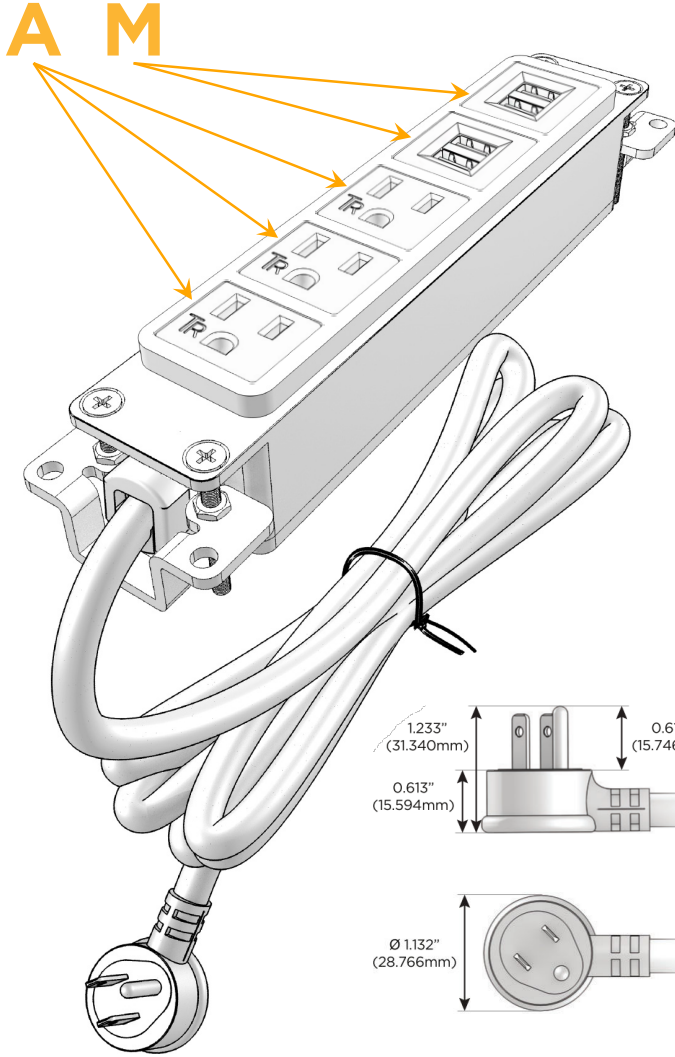

Bezel Finish: **STANDARD BRONZE (ABS)**

Custom Finishes Available M-POWER-5TW-AAAMM-BZAB

Features:

Module/Port Options:

- A** Tamper Resistant AC Receptacle
- E** USB-A & USB-C (20W)
- M** Double USB-A (Fast Charging Ports - 18W)
- H** HDMI
- 6** CAT 6
- 12** RJ 12
- X** Switched AC
- Y** 3-Way Switch (Low Voltage)
- V** USB-C (45W High Speed Charging Port)
- S** USB-C (25W High Speed Charging Port)
- R** Switched AC (Rocker Switch)
- D** Dimmer Switch

Plug:

Supplied with Low Profile Flat 45° Angle 120 VAC Plug

Optional Standard Straight 120 VAC Plug

Optional Straight 120 VAC Pass-through Plug

- CLEAN, COMPACT DESIGN
- STREAMLINED
- LOW PROFILE
- SIDE-EXITING CORDS
- PLUG & PLAY
- 6' AC CORD & PLUG (FLAT PLUG STANDARD)
- CUSTOMIZABLE CONFIGURATIONS AND FINISHES
- UL LISTED FOR MOUNTING IN FURNITURE
- 15A

M-POWER-5T

AC POWER & DATA CONNECTIVITY SOLUTION

M-POWER-5TW-AAAMM-BZAB

Specs:

Modules/Ports:

- A** Tamper Resistant AC Receptacle
- M** Double USB-A (Fast Charging Ports - 18W)

Distributed by

Mormax Company, Inc.