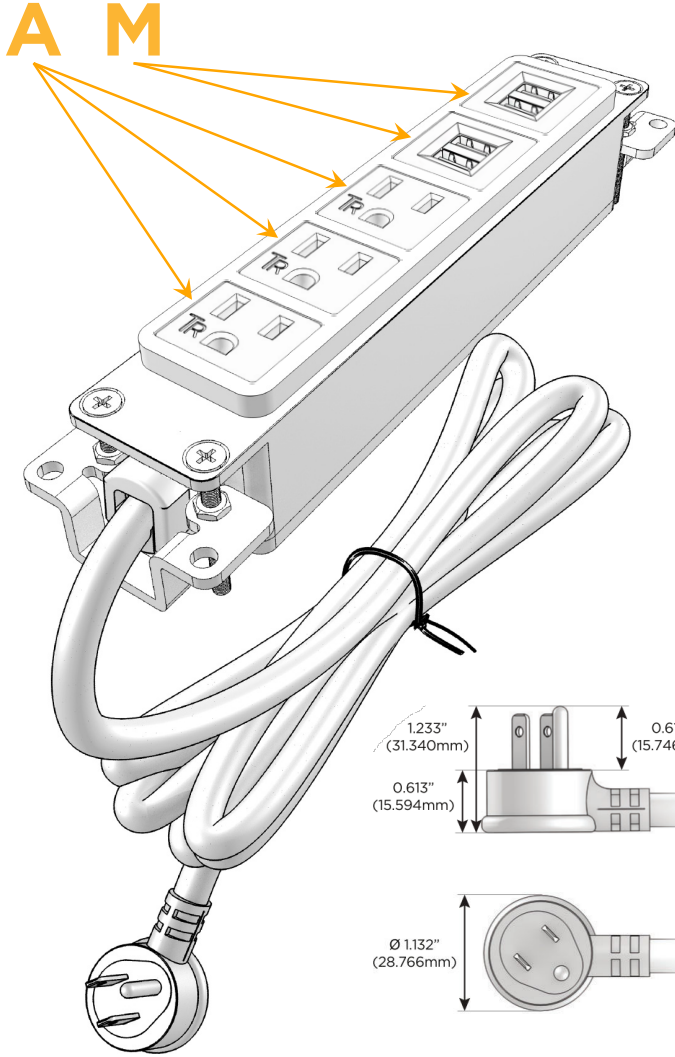

Bezel Finish: **ARCHITECTURAL BRONZE (ABS)**

Custom Finishes Available M-POWER-5TW-AAAMM-BZ5AB

Features:

Module/Port Options:

- A** Tamper Resistant AC Receptacle
- E** USB-A & USB-C (20W)
- M** Double USB-A (Fast Charging Ports - 18W)
- H** HDMI
- 6** CAT 6
- 12** RJ 12
- X** Switched AC
- Y** 3-Way Switch (Low Voltage)
- V** USB-C (45W High Speed Charging Port)
- S** USB-C (25W High Speed Charging Port)
- R** Switched AC (Rocker Switch)
- D** Dimmer Switch

Plug:

Supplied with Low Profile Flat 45° Angle 120 VAC Plug

Optional Standard Straight 120 VAC Plug

Optional Straight 120 VAC Pass-through Plug

- CLEAN, COMPACT DESIGN
- STREAMLINED
- LOW PROFILE
- SIDE-EXITING CORDS
- PLUG & PLAY
- 6' AC CORD & PLUG (FLAT PLUG STANDARD)
- CUSTOMIZABLE CONFIGURATIONS AND FINISHES
- UL LISTED FOR MOUNTING IN FURNITURE
- 15A

M-POWER-5T

AC POWER & DATA CONNECTIVITY SOLUTION

M-POWER-5TW-AAAMM-BZ5AB

Specs:

Modules/Ports:

- A** Tamper Resistant AC Receptacle
- M** Double USB-A (Fast Charging Ports - 18W)

Distributed by

Mormax Company, Inc.