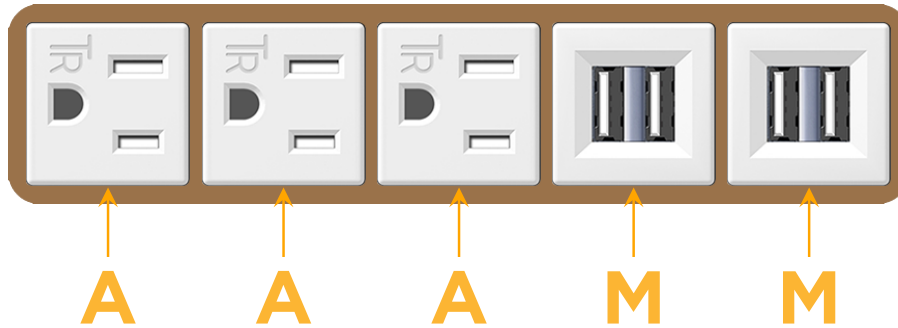

sales@mormax.com

mormax.com

Metro Light & Power's line of power & data solutions offers sophisticated design elements combined with greater ease of installation. Streamlined and low-profile, enhanced by side-exiting cords, our outlets advance the industry with their cutting edge look and feel. We believe flexibility is key, and we provide a variety of mounting options, including the ability to mount in limited spaces. Our outlets are available in many finishes and configurations, in addition to a custom color and finish capability for our clients.

Bezel Finish: **ARCHITECTURAL BRONZE (ABS)**

Custom Finishes Available M-POWER-5TW-AAAMM-BZ5AB

Features:

Module/Port Options:

- A** Tamper Resistant AC Receptacle
- E** USB-A & USB-C (20W)
- M** Double USB-A (Fast Charging Ports - 18W)
- H** HDMI
- 6** CAT 6
- 12** RJ 12
- X** Switched AC
- Y** 3-Way Switch (Low Voltage)
- V** USB-C (45W High Speed Charging Port)
- S** USB-C (25W High Speed Charging Port)
- R** Switched AC (Rocker Switch)
- D** Dimmer Switch

Plug:

Supplied with Low Profile Flat 45° Angle 120 VAC Plug

Optional Standard Straight 120 VAC Plug

Optional Straight 120 VAC Pass-through Plug

- CLEAN, COMPACT DESIGN
- STREAMLINED
- LOW PROFILE
- SIDE-EXITING CORDS
- PLUG & PLAY
- 6' AC CORD & PLUG (FLAT PLUG STANDARD)
- CUSTOMIZABLE CONFIGURATIONS AND FINISHES
- UL LISTED FOR MOUNTING IN FURNITURE
- 15A

M-POWER-5T

AC POWER & DATA CONNECTIVITY SOLUTION

M-POWER-5TW-AAAMM-BZ5AB

Specs:

Modules/Ports:

- A** Tamper Resistant AC Receptacle
- M** Double USB-A (Fast Charging Ports - 18W)

Distributed by

Mormax Company, Inc.