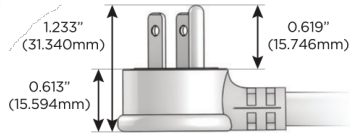

M-POWER-5T

AC POWER & DATA CONNECTIVITY SOLUTION

M-POWER-5TW-AAAMM-BZ5AB

Specs:

Modules/Ports:

- A** Tamper Resistant AC Receptacle
- M** Double USB-A (Fast Charging Ports - 18W)

Distributed by

Mormax Company, Inc.