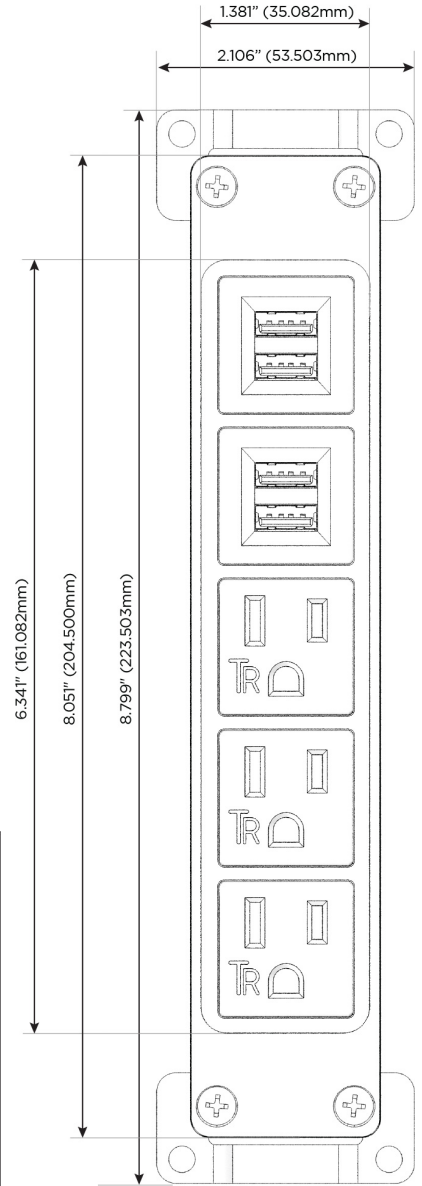

#### Module/Port Options:

- A** Tamper Resistant AC Receptacle
- E** USB-A & USB-C (20W)
- M** Double USB-A (Fast Charging Ports - 18W)
- H** HDMI
- 6** CAT 6
- 12** RJ 12
- X** Switched AC
- Y** 3-Way Switch (Low Voltage)
- V** USB-C (45W High Speed Charging Port)
- S** USB-C (25W High Speed Charging Port)
- R** Switched AC (Rocker Switch)
- D** Dimmer Switch

#### Plug:

Supplied with Low Profile Flat 45° Angle 120 VAC Plug

Optional Standard Straight 120 VAC Plug

Optional Straight 120 VAC Pass-through Plug

- CLEAN, COMPACT DESIGN
- STREAMLINED
- LOW PROFILE
- SIDE-EXITING CORDS
- PLUG & PLAY
- 6' AC CORD & PLUG (FLAT PLUG STANDARD)
- CUSTOMIZABLE CONFIGURATIONS AND FINISHES
- UL LISTED FOR MOUNTING IN FURNITURE
- 15A

## AC POWER & DATA CONNECTIVITY SOLUTION

M-POWER-5TW-AAAMM-BZ5AAB

Specs:

### Modules/Ports:

- A** Tamper Resistant AC Receptacle
- M** Double USB-A (Fast Charging Ports - 18W)

TOP

SIDE

Distributed by

Mormax Company, Inc.

8 Westchester Plaza

Elmsford, NY 10523