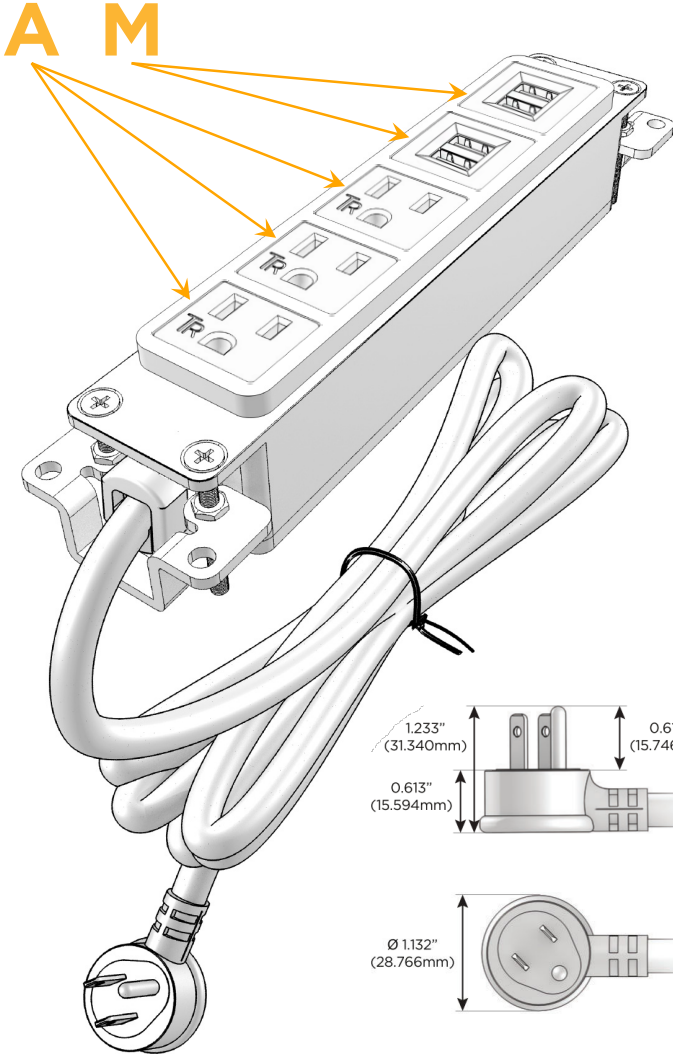

#### Module/Port Options:

- A** Tamper Resistant AC Receptacle
- E** USB-A & USB-C (20W)
- M** Double USB-A (Fast Charging Ports - 18W)
- H** HDMI
- 6** CAT 6
- 12** RJ 12
- X** Switched AC
- Y** 3-Way Switch (Low Voltage)
- V** USB-C (45W High Speed Charging Port)
- S** USB-C (25W High Speed Charging Port)
- R** Switched AC (Rocker Switch)
- D** Dimmer Switch

#### Plug:

Supplied with Low Profile Flat 45° Angle 120 VAC Plug

Optional Standard Straight 120 VAC Plug

Optional Straight 120 VAC Pass-through Plug

- CLEAN, COMPACT DESIGN
- STREAMLINED
- LOW PROFILE
- SIDE-EXITING CORDS
- PLUG & PLAY
- 6' AC CORD & PLUG (FLAT PLUG STANDARD)
- CUSTOMIZABLE CONFIGURATIONS AND FINISHES
- UL LISTED FOR MOUNTING IN FURNITURE
- 15A

## AC POWER & DATA CONNECTIVITY SOLUTION

M-POWER-5TW-AAAMM-BZ5AAB

Specs:

### Modules/Ports:

- A** Tamper Resistant AC Receptacle
- M** Double USB-A (Fast Charging Ports - 18W)

TOP

SIDE

Distributed by

Mormax Company, Inc.

8 Westchester Plaza

Elmsford, NY 10523