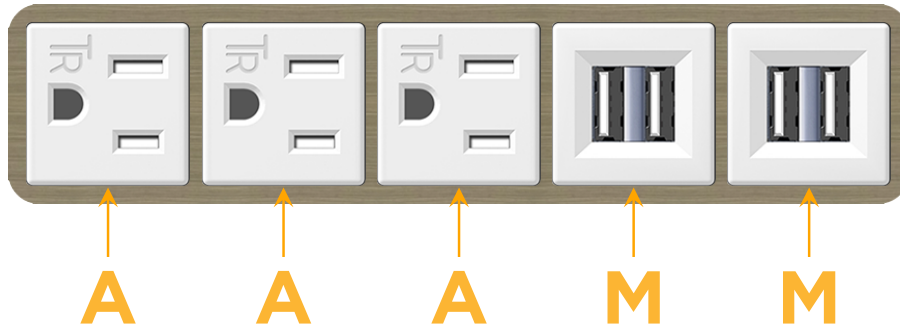

M-POWER-5T

AC POWER & DATA CONNECTIVITY SOLUTION

M-POWER-5TW-AAAMM-BZ5AAB

Distributed by

Mormax Company, Inc.

8 Westchester Plaza

Elmsford, NY 10523

914-699-0101

sales@mormax.com

mormax.com

Metro Light & Power's line of power & data solutions offers sophisticated design elements combined with greater ease of installation. Streamlined and low-profile, enhanced by side-exiting cords, our outlets advance the industry with their cutting edge look and feel. We believe flexibility is key, and we provide a variety of mounting options, including the ability to mount in limited spaces. Our outlets are available in many finishes and configurations, in addition to a custom color and finish capability for our clients.

Bezel Finish: **ANTIQUED ARCHITECTURAL BRONZE (ABS)**

Custom Finishes Available M-POWER-5TW-AAAMM-BZ5AAB

Features:

Module/Port Options:

- **A** Tamper Resistant AC Receptacle
- **E** USB-A & USB-C (20W)
- **M** Double USB-A (Fast Charging Ports - 18W)
- **H** HDMI
- **6** CAT 6
- **12** RJ 12
- **X** Switched AC
- **Y** 3-Way Switch (Low Voltage)
- **V** USB-C (45W High Speed Charging Port)
- **S** USB-C (25W High Speed Charging Port)
- **R** Switched AC (Rocker Switch)
- **D** Dimmer Switch

Plug:

Supplied with Low Profile Flat 45° Angle 120 VAC Plug

Optional Standard Straight 120 VAC Plug

Optional Straight 120 VAC Pass-through Plug

- CLEAN, COMPACT DESIGN
- STREAMLINED
- LOW PROFILE
- SIDE-EXITING CORDS
- PLUG & PLAY
- 6' AC CORD & PLUG (FLAT PLUG STANDARD)
- CUSTOMIZABLE CONFIGURATIONS AND FINISHES
- UL LISTED FOR MOUNTING IN FURNITURE
- 15A