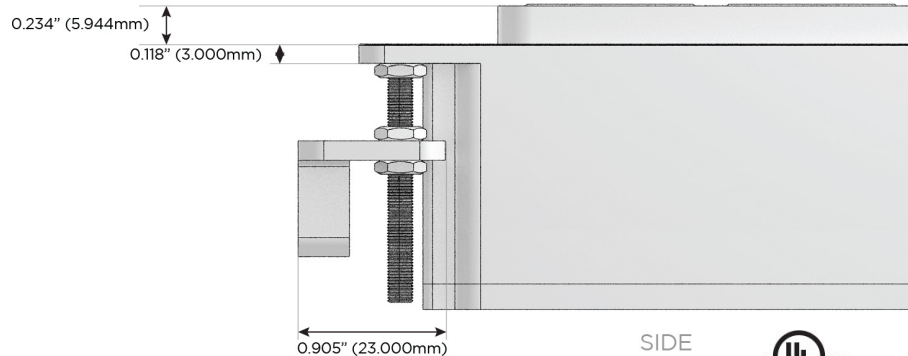

## AC POWER & DATA CONNECTIVITY SOLUTION

M-POWER-5TW-AAAMM-BZ5AAB

Specs:

### Modules/Ports:

- A** Tamper Resistant AC Receptacle
- M** Double USB-A (Fast Charging Ports - 18W)

TOP

SIDE

Distributed by

Mormax Company, Inc.

8 Westchester Plaza

Elmsford, NY 10523