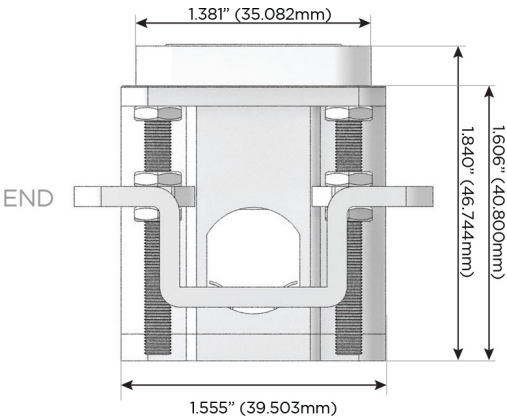

## AC POWER & DATA CONNECTIVITY SOLUTION

M-POWER-5TW-AAAMM-BZ5AAB

Specs:

### Modules/Ports:

- A** Tamper Resistant AC Receptacle
- M** Double USB-A (Fast Charging Ports - 18W)

TOP

SIDE

Distributed by

Mormax Company, Inc.

8 Westchester Plaza

Elmsford, NY 10523