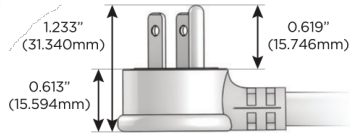

M-POWER-5T

AC POWER & DATA CONNECTIVITY SOLUTION

M-POWER-5TW-AAAMM-BZ4B

Specs:

Modules/Ports:

- **A** Tamper Resistant AC Receptacle
- **M** Double USB-A (Fast Charging Ports - 18W)