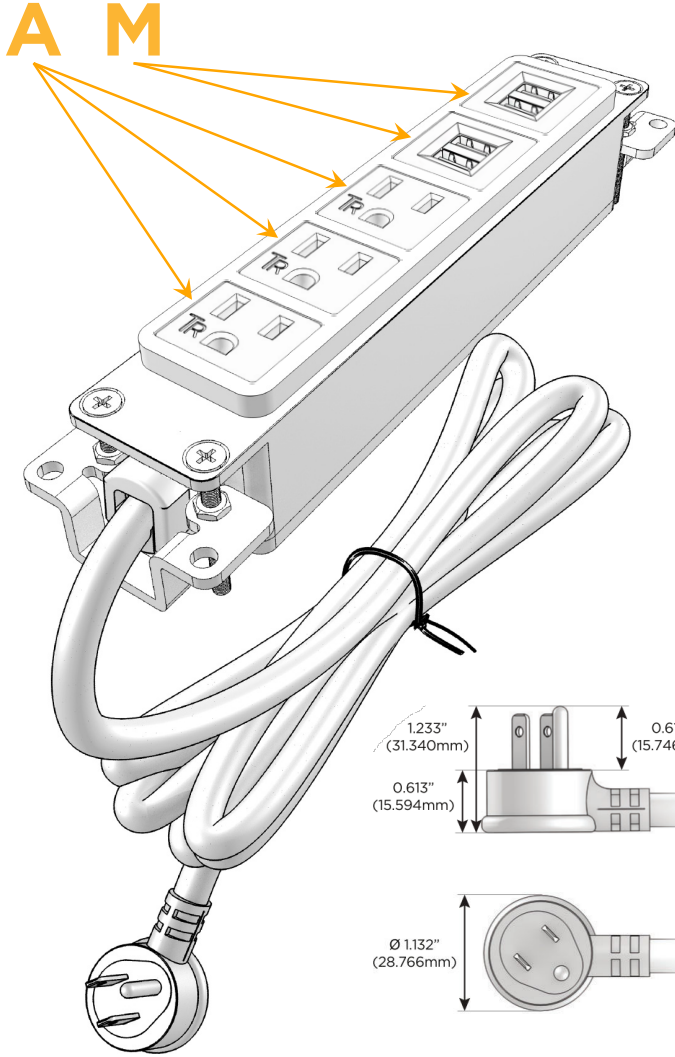

#### Module/Port Options:

- A** Tamper Resistant AC Receptacle
- E** USB-A & USB-C (20W)
- M** Double USB-A (Fast Charging Ports - 18W)
- H** HDMI
- 6** CAT 6
- 12** RJ 12
- X** Switched AC
- Y** 3-Way Switch (Low Voltage)
- V** USB-C (45W High Speed Charging Port)
- S** USB-C (25W High Speed Charging Port)
- R** Switched AC (Rocker Switch)
- D** Dimmer Switch

#### Plug:

Supplied with Low Profile Flat 45° Angle 120 VAC Plug

Optional Standard Straight 120 VAC Plug

Optional Straight 120 VAC Pass-through Plug

- CLEAN, COMPACT DESIGN
- STREAMLINED
- LOW PROFILE
- SIDE-EXITING CORDS
- PLUG & PLAY
- 6' AC CORD & PLUG (FLAT PLUG STANDARD)
- CUSTOMIZABLE CONFIGURATIONS AND FINISHES
- UL LISTED FOR MOUNTING IN FURNITURE
- 15A

## AC POWER & DATA CONNECTIVITY SOLUTION

M-POWER-5TW-AAAMM-BZ4B

Specs:

### Modules/Ports:

- A** Tamper Resistant AC Receptacle
- M** Double USB-A (Fast Charging Ports - 18W)

Distributed by

Mormax Company, Inc.

8 Westchester Plaza

Elmsford, NY 10523

914-699-0101

sales@mormax.com