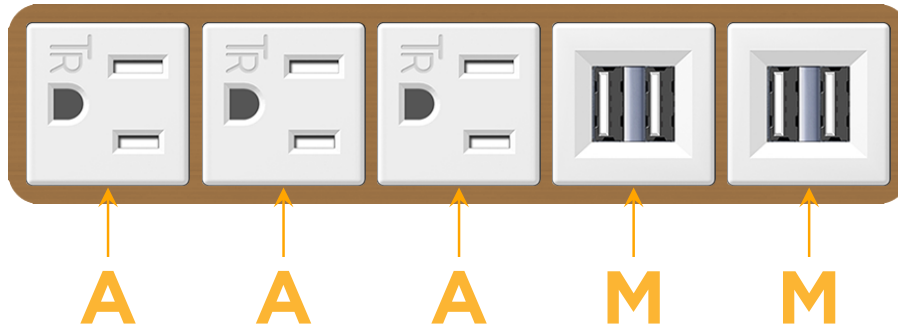

M-POWER-5T

AC POWER & DATA CONNECTIVITY SOLUTION

M-POWER-5TW-AAAMM-BZ4B

Distributed by

Mormax Company, Inc.

8 Westchester Plaza

Elmsford, NY 10523

914-699-0101

sales@mormax.com

mormax.com

Metro Light & Power's line of power & data solutions offers sophisticated design elements combined with greater ease of installation. Streamlined and low-profile, enhanced by side-exiting cords, our outlets advance the industry with their cutting edge look and feel. We believe flexibility is key, and we provide a variety of mounting options, including the ability to mount in limited spaces. Our outlets are available in many finishes and configurations, in addition to a custom color and finish capability for our clients.

Bezel Finish: **SOLID BRONZE BRUSHED**

Custom Finishes Available M-POWER-5TW-AAAMM-BZ4B

Features:

Module/Port Options:

- **A** Tamper Resistant AC Receptacle
- **E** USB-A & USB-C (20W)
- **M** Double USB-A (Fast Charging Ports - 18W)
- **H** HDMI
- **6** CAT 6
- **12** RJ 12
- **X** Switched AC
- **Y** 3-Way Switch (Low Voltage)
- **V** USB-C (45W High Speed Charging Port)
- **S** USB-C (25W High Speed Charging Port)
- **R** Switched AC (Rocker Switch)
- **D** Dimmer Switch

Plug:

Supplied with Low Profile Flat 45° Angle 120 VAC Plug

Optional Standard Straight 120 VAC Plug

Optional Straight 120 VAC Pass-through Plug

- CLEAN, COMPACT DESIGN
- STREAMLINED
- LOW PROFILE
- SIDE-EXITING CORDS
- PLUG & PLAY
- 6' AC CORD & PLUG (FLAT PLUG STANDARD)
- CUSTOMIZABLE CONFIGURATIONS AND FINISHES
- UL LISTED FOR MOUNTING IN FURNITURE
- 15A