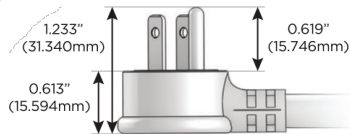

M-POWER-5T

AC POWER & DATA CONNECTIVITY SOLUTION

M-POWER-5TW-AAAMM-BRAB

Specs:

Modules/Ports:

- A** Tamper Resistant AC Receptacle
- M** Double USB-A (Fast Charging Ports - 18W)

Distributed by

Mormax Company, Inc.