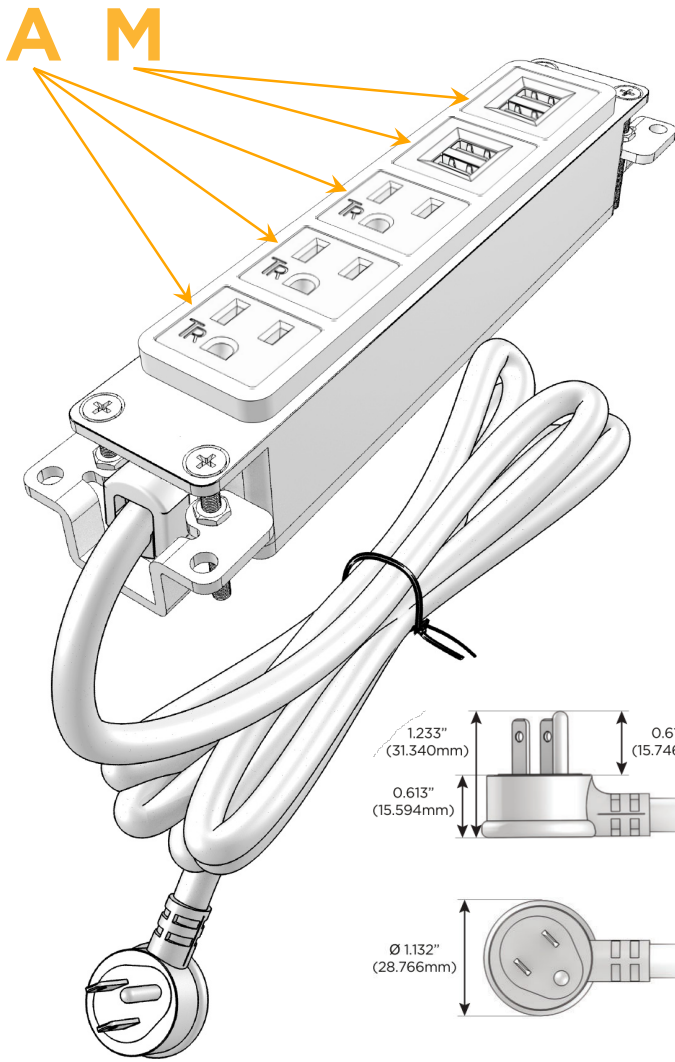

Bezel Finish: **BRASS (ABS)**

Custom Finishes Available M-POWER-5TW-AAAMM-BRAB

Features:

Module/Port Options:

- A** Tamper Resistant AC Receptacle
- E** USB-A & USB-C (20W)
- M** Double USB-A (Fast Charging Ports - 18W)
- H** HDMI
- 6** CAT 6
- 12** RJ 12
- X** Switched AC
- Y** 3-Way Switch (Low Voltage)
- V** USB-C (45W High Speed Charging Port)
- S** USB-C (25W High Speed Charging Port)
- R** Switched AC (Rocker Switch)
- D** Dimmer Switch

Plug:

Supplied with Low Profile Flat 45° Angle 120 VAC Plug

Optional Standard Straight 120 VAC Plug

Optional Straight 120 VAC Pass-through Plug

- CLEAN, COMPACT DESIGN
- STREAMLINED
- LOW PROFILE
- SIDE-EXITING CORDS
- PLUG & PLAY
- 6' AC CORD & PLUG (FLAT PLUG STANDARD)
- CUSTOMIZABLE CONFIGURATIONS AND FINISHES
- UL LISTED FOR MOUNTING IN FURNITURE
- 15A

M-POWER-5T

AC POWER & DATA CONNECTIVITY SOLUTION

M-POWER-5TW-AAAMM-BRAB

Specs:

Modules/Ports:

- A** Tamper Resistant AC Receptacle
- M** Double USB-A (Fast Charging Ports - 18W)

Distributed by

Mormax Company, Inc.