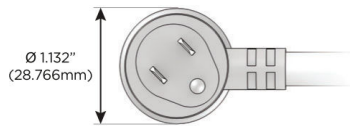

Plug:

Supplied with Low Profile Flat 45° Angle 120 VAC Plug

Optional Standard Straight 120 VAC Plug

Optional Straight 120 VAC Pass-through Plug

- CLEAN, COMPACT DESIGN
- STREAMLINED
- LOW PROFILE
- SIDE-EXITING CORDS
- PLUG & PLAY
- 6' AC CORD & PLUG (FLAT PLUG STANDARD)
- CUSTOMIZABLE CONFIGURATIONS AND FINISHES
- UL LISTED FOR MOUNTING IN FURNITURE
- 15A

M-POWER-5T

AC POWER & DATA CONNECTIVITY SOLUTION

M-POWER-5TW-AAAMM-BRAB

Specs:

Modules/Ports:

- A** Tamper Resistant AC Receptacle
- M** Double USB-A (Fast Charging Ports - 18W)

Distributed by

Mormax Company, Inc.