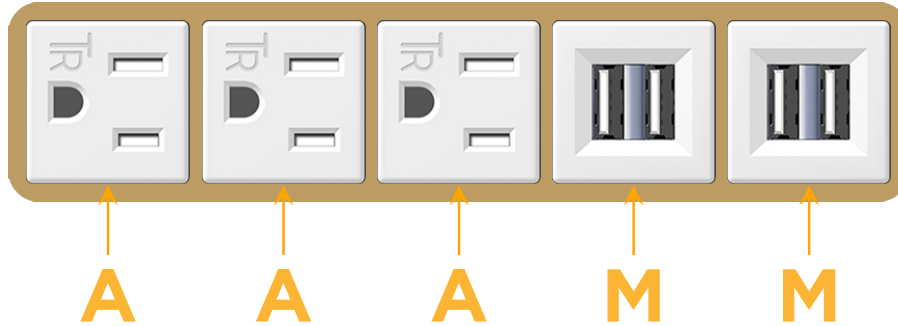

sales@mormax.com

mormax.com

Metro Light & Power's line of power & data solutions offers sophisticated design elements combined with greater ease of installation. Streamlined and low-profile, enhanced by side-exiting cords, our outlets advance the industry with their cutting edge look and feel. We believe flexibility is key, and we provide a variety of mounting options, including the ability to mount in limited spaces. Our outlets are available in many finishes and configurations, in addition to a custom color and finish capability for our clients.

Bezel Finish: **BRASS (ABS)**

Custom Finishes Available M-POWER-5TW-AAAMM-BRAB

Features:

Module/Port Options:

- A** Tamper Resistant AC Receptacle
- E** USB-A & USB-C (20W)
- M** Double USB-A (Fast Charging Ports - 18W)
- H** HDMI
- 6** CAT 6
- 12** RJ 12
- X** Switched AC
- Y** 3-Way Switch (Low Voltage)
- V** USB-C (45W High Speed Charging Port)
- S** USB-C (25W High Speed Charging Port)
- R** Switched AC (Rocker Switch)
- D** Dimmer Switch

Plug:

Supplied with Low Profile Flat 45° Angle 120 VAC Plug

Optional Standard Straight 120 VAC Plug

Optional Straight 120 VAC Pass-through Plug

- CLEAN, COMPACT DESIGN
- STREAMLINED
- LOW PROFILE
- SIDE-EXITING CORDS
- PLUG & PLAY
- 6' AC CORD & PLUG (FLAT PLUG STANDARD)
- CUSTOMIZABLE CONFIGURATIONS AND FINISHES
- UL LISTED FOR MOUNTING IN FURNITURE
- 15A

M-POWER-5T

AC POWER & DATA CONNECTIVITY SOLUTION

M-POWER-5TW-AAAMM-BRAB

Specs:

Modules/Ports:

- A** Tamper Resistant AC Receptacle
- M** Double USB-A (Fast Charging Ports - 18W)

Distributed by

Mormax Company, Inc.