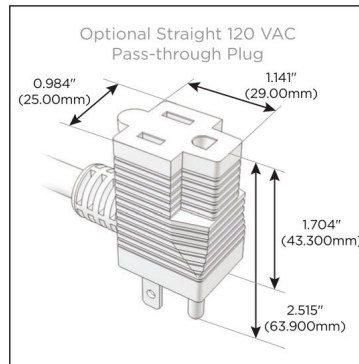

Plug:

Supplied with Low Profile Flat 45° Angle 120 VAC Plug

Optional Standard Straight 120 VAC Plug

Optional Straight 120 VAC Pass-through Plug

- CLEAN, COMPACT DESIGN
- STREAMLINED
- LOW PROFILE
- SIDE-EXITING CORDS
- PLUG & PLAY
- 6' AC CORD & PLUG (FLAT PLUG STANDARD)
- CUSTOMIZABLE CONFIGURATIONS AND FINISHES
- UL LISTED FOR MOUNTING IN FURNITURE
- 15A

M-POWER-5T

AC POWER & DATA CONNECTIVITY SOLUTION

M-POWER-5TW-AAAMM-BRAAB

Specs:

Modules/Ports:

- A** Tamper Resistant AC Receptacle
- M** Double USB-A (Fast Charging Ports - 18W)

Distributed by

Mormax Company, Inc.