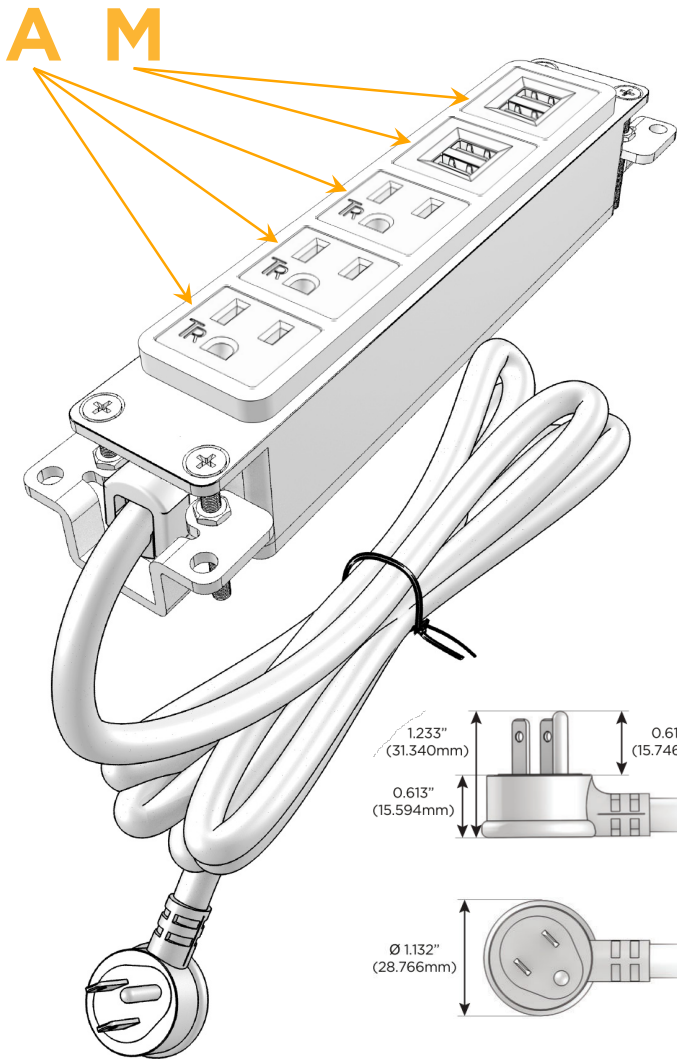

Bezel Finish: **BRASS ANTIQUED (ABS)**

Custom Finishes Available M-POWER-5TW-AAAMM-BRAAB

Features:

Module/Port Options:

- A** Tamper Resistant AC Receptacle
- E** USB-A & USB-C (20W)
- M** Double USB-A (Fast Charging Ports - 18W)
- H** HDMI
- 6** CAT 6
- 12** RJ 12
- X** Switched AC
- Y** 3-Way Switch (Low Voltage)
- V** USB-C (45W High Speed Charging Port)
- S** USB-C (25W High Speed Charging Port)
- R** Switched AC (Rocker Switch)
- D** Dimmer Switch

Plug:

Supplied with Low Profile Flat 45° Angle 120 VAC Plug

Optional Standard Straight 120 VAC Plug

Optional Straight 120 VAC Pass-through Plug

- CLEAN, COMPACT DESIGN
- STREAMLINED
- LOW PROFILE
- SIDE-EXITING CORDS
- PLUG & PLAY
- 6' AC CORD & PLUG (FLAT PLUG STANDARD)
- CUSTOMIZABLE CONFIGURATIONS AND FINISHES
- UL LISTED FOR MOUNTING IN FURNITURE
- 15A

M-POWER-5T

AC POWER & DATA CONNECTIVITY SOLUTION

M-POWER-5TW-AAAMM-BRAAB

Specs:

Modules/Ports:

- A** Tamper Resistant AC Receptacle
- M** Double USB-A (Fast Charging Ports - 18W)

Distributed by

Mormax Company, Inc.