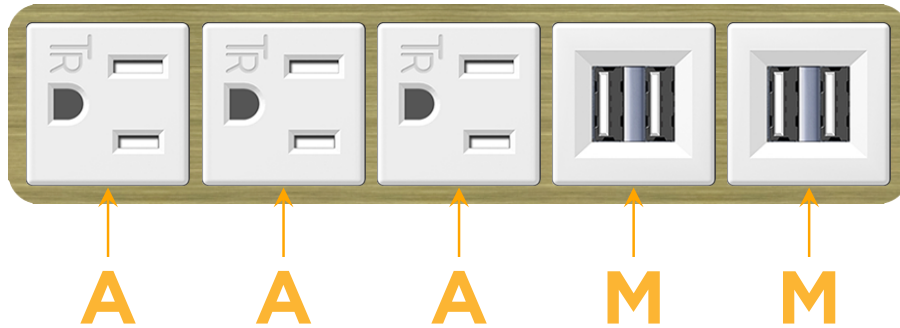

sales@mormax.com

mormax.com

Metro Light & Power's line of power & data solutions offers sophisticated design elements combined with greater ease of installation. Streamlined and low-profile, enhanced by side-exiting cords, our outlets advance the industry with their cutting edge look and feel. We believe flexibility is key, and we provide a variety of mounting options, including the ability to mount in limited spaces. Our outlets are available in many finishes and configurations, in addition to a custom color and finish capability for our clients.

Bezel Finish: **BRASS ANTIQUED (ABS)**

Custom Finishes Available M-POWER-5TW-AAAMM-BRAAB

Features:

Module/Port Options:

- A** Tamper Resistant AC Receptacle
- E** USB-A & USB-C (20W)
- M** Double USB-A (Fast Charging Ports - 18W)
- H** HDMI
- 6** CAT 6
- 12** RJ 12
- X** Switched AC
- Y** 3-Way Switch (Low Voltage)
- V** USB-C (45W High Speed Charging Port)
- S** USB-C (25W High Speed Charging Port)
- R** Switched AC (Rocker Switch)
- D** Dimmer Switch

Plug:

Supplied with Low Profile Flat 45° Angle 120 VAC Plug

Optional Standard Straight 120 VAC Plug

Optional Straight 120 VAC Pass-through Plug

- CLEAN, COMPACT DESIGN
- STREAMLINED
- LOW PROFILE
- SIDE-EXITING CORDS
- PLUG & PLAY
- 6' AC CORD & PLUG (FLAT PLUG STANDARD)
- CUSTOMIZABLE CONFIGURATIONS AND FINISHES
- UL LISTED FOR MOUNTING IN FURNITURE
- 15A

M-POWER-5T

AC POWER & DATA CONNECTIVITY SOLUTION

M-POWER-5TW-AAAMM-BRAAB

Specs:

Modules/Ports:

- A** Tamper Resistant AC Receptacle
- M** Double USB-A (Fast Charging Ports - 18W)

Distributed by

Mormax Company, Inc.