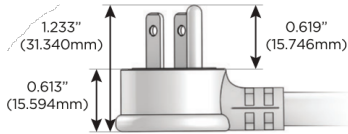

M-POWER-5T

AC POWER & DATA CONNECTIVITY SOLUTION

M-POWER-5TW-AAAMM-BRAAB

Specs:

Modules/Ports:

- A** Tamper Resistant AC Receptacle
- M** Double USB-A (Fast Charging Ports - 18W)

Distributed by

Mormax Company, Inc.