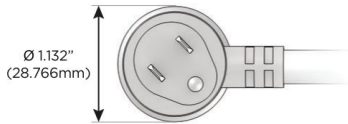

Plug:

Supplied with Low Profile Flat 45° Angle 120 VAC Plug

Optional Standard Straight 120 VAC Plug

Optional Straight 120 VAC Pass-through Plug

- CLEAN, COMPACT DESIGN
- STREAMLINED
- LOW PROFILE
- SIDE-EXITING CORDS
- PLUG & PLAY
- 6' AC CORD & PLUG (FLAT PLUG STANDARD)
- CUSTOMIZABLE CONFIGURATIONS AND FINISHES
- UL LISTED FOR MOUNTING IN FURNITURE
- 15A

M-POWER-5T

AC POWER & DATA CONNECTIVITY SOLUTION

M-POWER-5TW-AAAMM-BRAAB

Specs:

Modules/Ports:

- A** Tamper Resistant AC Receptacle
- M** Double USB-A (Fast Charging Ports - 18W)

Distributed by

Mormax Company, Inc.