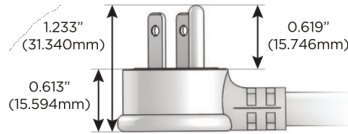

#### Plug:

Supplied with Low Profile Flat 45° Angle 120 VAC Plug

Optional Standard Straight 120 VAC Plug

Optional Straight 120 VAC Pass-through Plug

- CLEAN, COMPACT DESIGN
- STREAMLINED
- LOW PROFILE
- SIDE-EXITING CORDS
- PLUG & PLAY
- 6' AC CORD & PLUG (FLAT PLUG STANDARD)
- CUSTOMIZABLE CONFIGURATIONS AND FINISHES
- UL LISTED FOR MOUNTING IN FURNITURE
- 15A

# M-POWER-5T

AC POWER & DATA CONNECTIVITY SOLUTION

M-POWER-5TW-AAAMM-BB

Specs:

**Modules/Ports:**

- A** Tamper Resistant AC Receptacle
- M** Double USB-A (Fast Charging Ports - 18W)

Distributed by

Mormax Company, Inc.