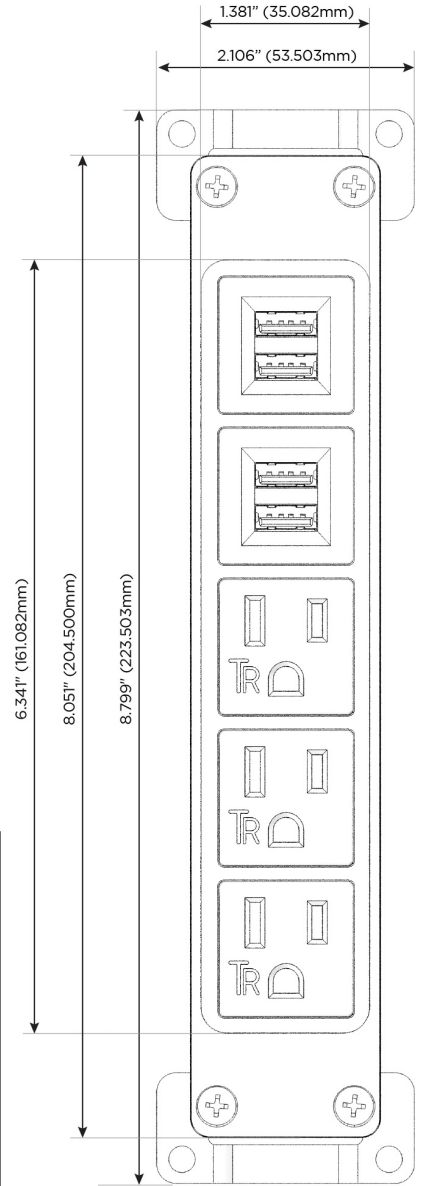

Distributed by

Mormax Company, Inc.

8 Westchester Plaza

Elmsford, NY 10523

914-699-0101

sales@mormax.com

mormax.com

TOP