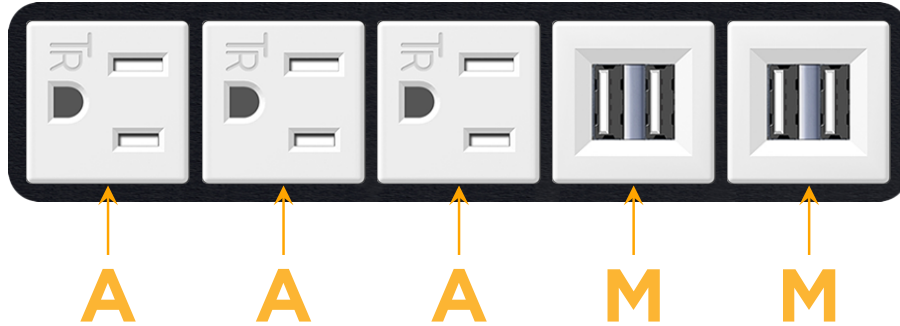

M-POWER-5T

AC POWER & DATA CONNECTIVITY SOLUTION

M-POWER-5TW-AAAMM-BB

Distributed by

Mormax Company, Inc.

8 Westchester Plaza

Elmsford, NY 10523

914-699-0101

sales@mormax.com

mormax.com

Metro Light & Power's line of power & data solutions offers sophisticated design elements combined with greater ease of installation. Streamlined and low-profile, enhanced by side-exiting cords, our outlets advance the industry with their cutting edge look and feel. We believe flexibility is key, and we provide a variety of mounting options, including the ability to mount in limited spaces. Our outlets are available in many finishes and configurations, in addition to a custom color and finish capability for our clients.

Bezel Finish: **BLACK (STEEL)**

Custom Finishes Available M-POWER-5TW-AAAMM-BB

Features:

Module/Port Options:

- **A** Tamper Resistant AC Receptacle
- **E** USB-A & USB-C (20W)
- **M** Double USB-A (Fast Charging Ports - 18W)
- **H** HDMI
- **6** CAT 6
- **12** RJ 12
- **X** Switched AC
- **Y** 3-Way Switch (Low Voltage)
- **V** USB-C (45W High Speed Charging Port)
- **S** USB-C (25W High Speed Charging Port)
- **R** Switched AC (Rocker Switch)
- **D** Dimmer Switch

Plug:

Supplied with Low Profile Flat 45° Angle 120 VAC Plug

Optional Standard Straight 120 VAC Plug

Optional Straight 120 VAC Pass-through Plug

- CLEAN, COMPACT DESIGN
- STREAMLINED
- LOW PROFILE
- SIDE-EXITING CORDS
- PLUG & PLAY
- 6' AC CORD & PLUG (FLAT PLUG STANDARD)
- CUSTOMIZABLE CONFIGURATIONS AND FINISHES
- UL LISTED FOR MOUNTING IN FURNITURE
- 15A