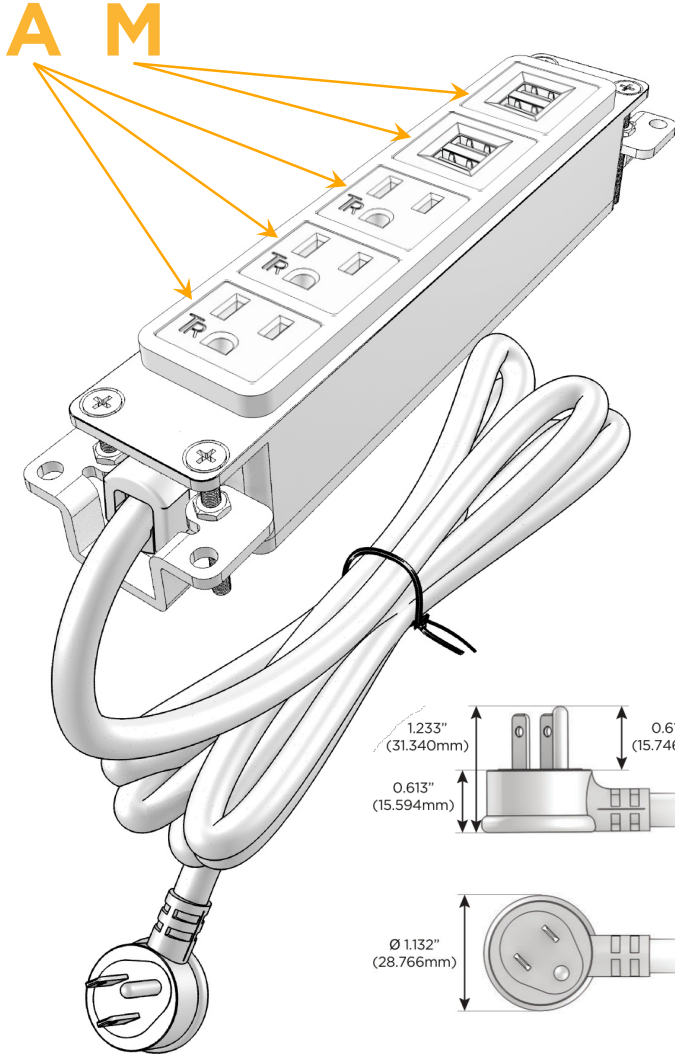

#### Module/Port Options:

- A** Tamper Resistant AC Receptacle
- E** USB-A & USB-C (20W)
- M** Double USB-A (Fast Charging Ports - 18W)
- H** HDMI
- 6** CAT 6
- 12** RJ 12
- X** Switched AC
- Y** 3-Way Switch (Low Voltage)
- V** USB-C (45W High Speed Charging Port)
- S** USB-C (25W High Speed Charging Port)
- R** Switched AC (Rocker Switch)
- D** Dimmer Switch

#### Plug:

Supplied with Low Profile Flat 45° Angle 120 VAC Plug

Optional Standard Straight 120 VAC Plug

Optional Straight 120 VAC Pass-through Plug

- CLEAN, COMPACT DESIGN
- STREAMLINED
- LOW PROFILE
- SIDE-EXITING CORDS
- PLUG & PLAY
- 6' AC CORD & PLUG (FLAT PLUG STANDARD)
- CUSTOMIZABLE CONFIGURATIONS AND FINISHES
- UL LISTED FOR MOUNTING IN FURNITURE
- 15A

# M-POWER-5T

AC POWER & DATA CONNECTIVITY SOLUTION

M-POWER-5TW-AAAMM-BB

Specs:

**Modules/Ports:**

- A** Tamper Resistant AC Receptacle
- M** Double USB-A (Fast Charging Ports - 18W)

Distributed by

Mormax Company, Inc.