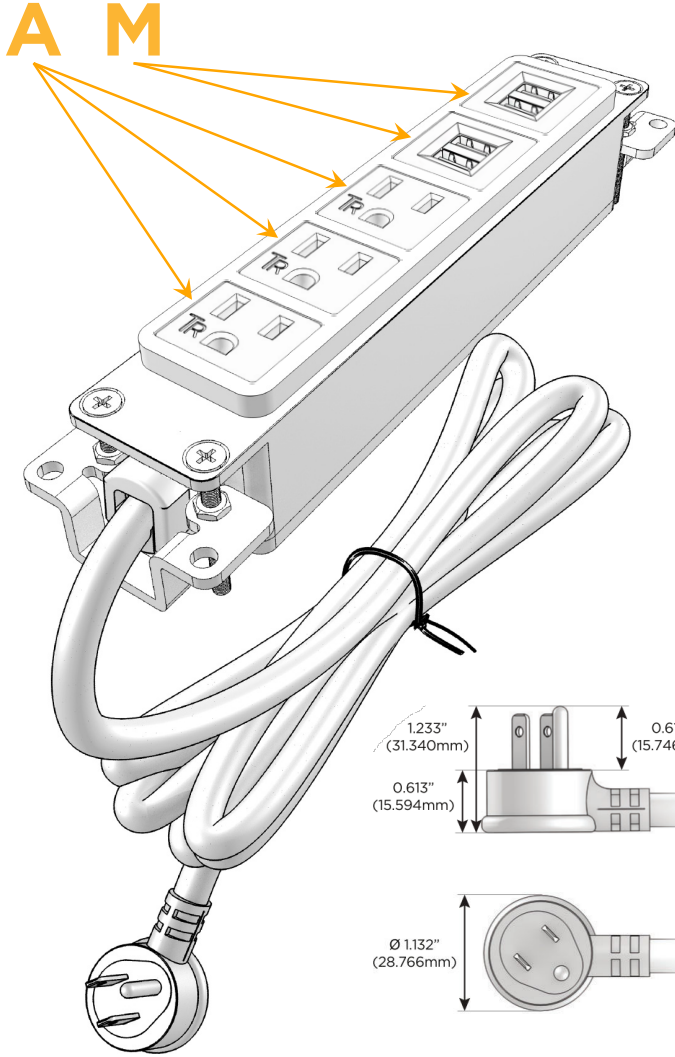

Bezel Finish: **BLACK (ABS)**

Custom Finishes Available M-POWER-5TW-AAAMM-BAB

Features:

**Module/Port Options:**

- A** Tamper Resistant AC Receptacle
- E** USB-A & USB-C (20W)
- M** Double USB-A (Fast Charging Ports - 18W)
- H** HDMI
- 6** CAT 6
- 12** RJ 12
- X** Switched AC
- Y** 3-Way Switch (Low Voltage)
- V** USB-C (45W High Speed Charging Port)
- S** USB-C (25W High Speed Charging Port)
- R** Switched AC (Rocker Switch)
- D** Dimmer Switch

**Plug:**

Supplied with Low Profile Flat 45° Angle 120 VAC Plug

Optional Standard Straight 120 VAC Plug

Optional Straight 120 VAC Pass-through Plug

- CLEAN, COMPACT DESIGN
- STREAMLINED
- LOW PROFILE
- SIDE-EXITING CORDS
- PLUG & PLAY
- 6' AC CORD & PLUG (FLAT PLUG STANDARD)
- CUSTOMIZABLE CONFIGURATIONS AND FINISHES
- UL LISTED FOR MOUNTING IN FURNITURE
- 15A

# M-POWER-5T

AC POWER & DATA CONNECTIVITY SOLUTION

M-POWER-5TW-AAAMM-BAB

Specs:

**Modules/Ports:**

- A** Tamper Resistant AC Receptacle
- M** Double USB-A (Fast Charging Ports - 18W)

Distributed by

Mormax Company, Inc.