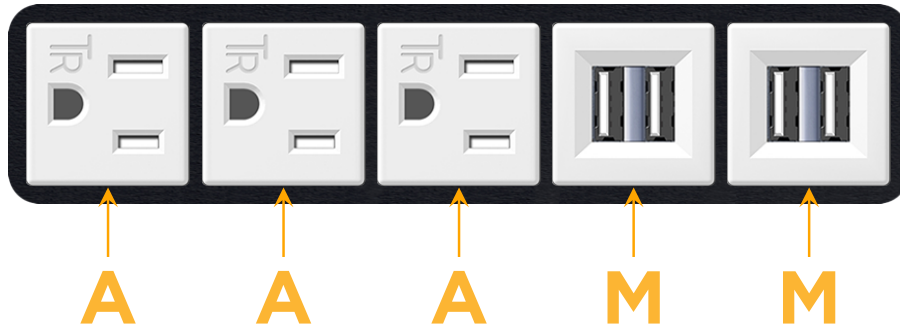

sales@mormax.com

mormax.com

Metro Light & Power's line of power & data solutions offers sophisticated design elements combined with greater ease of installation. Streamlined and low-profile, enhanced by side-exiting cords, our outlets advance the industry with their cutting edge look and feel. We believe flexibility is key, and we provide a variety of mounting options, including the ability to mount in limited spaces. Our outlets are available in many finishes and configurations, in addition to a custom color and finish capability for our clients.

Bezel Finish: **BLACK (ABS)**

Custom Finishes Available M-POWER-5TW-AAAMM-BAB

Features:

**Module/Port Options:**

- A** Tamper Resistant AC Receptacle
- E** USB-A & USB-C (20W)
- M** Double USB-A (Fast Charging Ports - 18W)
- H** HDMI
- 6** CAT 6
- 12** RJ 12
- X** Switched AC
- Y** 3-Way Switch (Low Voltage)
- V** USB-C (45W High Speed Charging Port)
- S** USB-C (25W High Speed Charging Port)
- R** Switched AC (Rocker Switch)
- D** Dimmer Switch

**Plug:**

Supplied with Low Profile Flat 45° Angle 120 VAC Plug

Optional Standard Straight 120 VAC Plug

Optional Straight 120 VAC Pass-through Plug

- CLEAN, COMPACT DESIGN
- STREAMLINED
- LOW PROFILE
- SIDE-EXITING CORDS
- PLUG & PLAY
- 6' AC CORD & PLUG (FLAT PLUG STANDARD)
- CUSTOMIZABLE CONFIGURATIONS AND FINISHES
- UL LISTED FOR MOUNTING IN FURNITURE
- 15A

# M-POWER-5T

AC POWER & DATA CONNECTIVITY SOLUTION

M-POWER-5TW-AAAMM-BAB

Specs:

**Modules/Ports:**

- A** Tamper Resistant AC Receptacle
- M** Double USB-A (Fast Charging Ports - 18W)

Distributed by

Mormax Company, Inc.