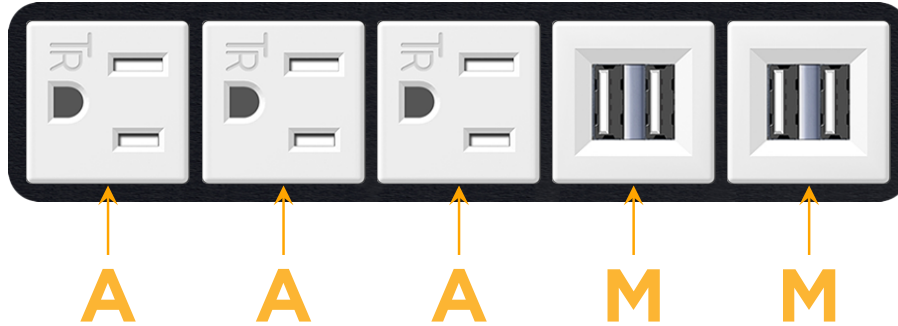

M-POWER-5T

AC POWER & DATA CONNECTIVITY SOLUTION

M-POWER-5TW-AAAMM-B2AB

Distributed by

Mormax Company, Inc.

8 Westchester Plaza

Elmsford, NY 10523

914-699-0101

sales@mormax.com

mormax.com

Metro Light & Power's line of power & data solutions offers sophisticated design elements combined with greater ease of installation. Streamlined and low-profile, enhanced by side-exiting cords, our outlets advance the industry with their cutting edge look and feel. We believe flexibility is key, and we provide a variety of mounting options, including the ability to mount in limited spaces. Our outlets are available in many finishes and configurations, in addition to a custom color and finish capability for our clients.

Bezel Finish: **SATIN BLACK (ABS)**

Custom Finishes Available M-POWER-5TW-AAAMM-B2AB

Features:

Module/Port Options:

- **A** Tamper Resistant AC Receptacle
- **E** USB-A & USB-C (20W)
- **M** Double USB-A (Fast Charging Ports - 18W)
- **H** HDMI
- **6** CAT 6
- **12** RJ 12
- **X** Switched AC
- **Y** 3-Way Switch (Low Voltage)
- **V** USB-C (45W High Speed Charging Port)
- **S** USB-C (25W High Speed Charging Port)
- **R** Switched AC (Rocker Switch)
- **D** Dimmer Switch

Plug:

- Supplied with Low Profile Flat 45° Angle 120 VAC Plug
- Optional Standard Straight 120 VAC Plug
- Optional Straight 120 VAC Pass-through Plug

- CLEAN, COMPACT DESIGN
- STREAMLINED
- LOW PROFILE
- SIDE-EXITING CORDS
- PLUG & PLAY
- 6' AC CORD & PLUG (FLAT PLUG STANDARD)
- CUSTOMIZABLE CONFIGURATIONS AND FINISHES
- UL LISTED FOR MOUNTING IN FURNITURE
- 15A