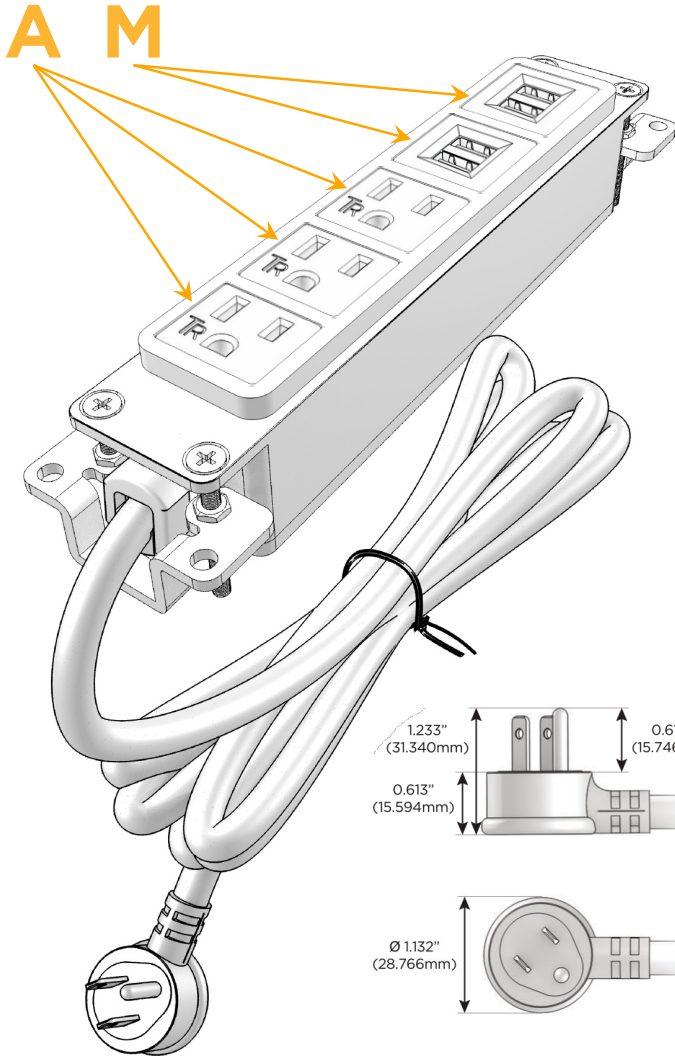

#### Module/Port Options:

- A** Tamper Resistant AC Receptacle
- E** USB-A & USB-C (20W)
- M** Double USB-A (Fast Charging Ports - 18W)
- H** HDMI
- 6** CAT 6
- 12** RJ 12
- X** Switched AC
- Y** 3-Way Switch (Low Voltage)
- V** USB-C (45W High Speed Charging Port)
- S** USB-C (25W High Speed Charging Port)
- R** Switched AC (Rocker Switch)
- D** Dimmer Switch

#### Plug:

- Supplied with Low Profile Flat 45° Angle 120 VAC Plug
- Optional Standard Straight 120 VAC Plug
- Optional Straight 120 VAC Pass-through Plug

- CLEAN, COMPACT DESIGN
- STREAMLINED
- LOW PROFILE
- SIDE-EXITING CORDS
- PLUG & PLAY
- 6' AC CORD & PLUG (FLAT PLUG STANDARD)
- CUSTOMIZABLE CONFIGURATIONS AND FINISHES
- UL LISTED FOR MOUNTING IN FURNITURE
- 15A

# M-POWER-5T

AC POWER & DATA CONNECTIVITY SOLUTION

M-POWER-5TW-AAAMM-B2AB

Specs:

**Modules/Ports:**

- A** Tamper Resistant AC Receptacle
- M** Double USB-A (Fast Charging Ports - 18W)

Distributed by

Mormax Company, Inc.