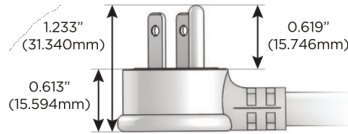

#### Plug:

- Supplied with Low Profile Flat 45° Angle 120 VAC Plug
- Optional Standard Straight 120 VAC Plug
- Optional Straight 120 VAC Pass-through Plug

- CLEAN, COMPACT DESIGN
- STREAMLINED
- LOW PROFILE
- SIDE-EXITING CORDS
- PLUG & PLAY
- 6' AC CORD & PLUG (FLAT PLUG STANDARD)
- CUSTOMIZABLE CONFIGURATIONS AND FINISHES
- UL LISTED FOR MOUNTING IN FURNITURE
- 15A

# M-POWER-5T

AC POWER & DATA CONNECTIVITY SOLUTION

M-POWER-5TW-AAAMM-B2AB

Specs:

**Modules/Ports:**

- A** Tamper Resistant AC Receptacle
- M** Double USB-A (Fast Charging Ports - 18W)

Distributed by

Mormax Company, Inc.