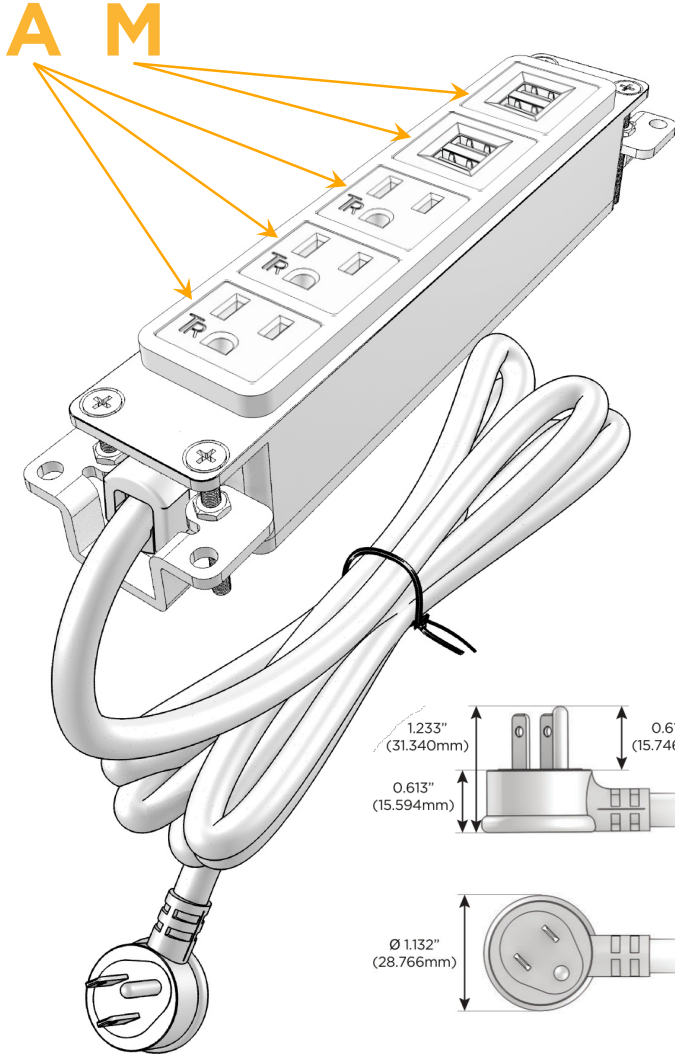

#### Module/Port Options:

- A** Tamper Resistant AC Receptacle
- E** USB-A & USB-C (20W)
- M** Double USB-A (Fast Charging Ports - 18W)
- H** HDMI
- 6** CAT 6
- 12** RJ 12
- X** Switched AC
- Y** 3-Way Switch (Low Voltage)
- V** USB-C (45W High Speed Charging Port)
- S** USB-C (25W High Speed Charging Port)
- R** Switched AC (Rocker Switch)
- D** Dimmer Switch

#### Plug:

Supplied with Low Profile Flat 45° Angle 120 VAC Plug

Optional Standard Straight 120 VAC Plug

Optional Straight 120 VAC Pass-through Plug

- CLEAN, COMPACT DESIGN
- STREAMLINED
- LOW PROFILE
- SIDE-EXITING CORDS
- PLUG & PLAY
- 6' AC CORD & PLUG (FLAT PLUG STANDARD)
- CUSTOMIZABLE CONFIGURATIONS AND FINISHES
- UL LISTED FOR MOUNTING IN FURNITURE
- 15A

# M-POWER-5T

AC POWER & DATA CONNECTIVITY SOLUTION

M-POWER-5TW-AAAMM-APAB

Specs:

**Modules/Ports:**

- A** Tamper Resistant AC Receptacle
- M** Double USB-A (Fast Charging Ports - 18W)

Distributed by

Mormax Company, Inc.