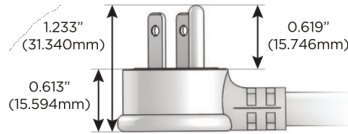

#### Plug:

Supplied with Low Profile Flat 45° Angle 120 VAC Plug

Optional Standard Straight 120 VAC Plug

Optional Straight 120 VAC Pass-through Plug

- CLEAN, COMPACT DESIGN
- STREAMLINED
- LOW PROFILE
- SIDE-EXITING CORDS
- PLUG & PLAY
- 6' AC CORD & PLUG (FLAT PLUG STANDARD)
- CUSTOMIZABLE CONFIGURATIONS AND FINISHES
- UL LISTED FOR MOUNTING IN FURNITURE
- 15A

# M-POWER-5T

AC POWER & DATA CONNECTIVITY SOLUTION

M-POWER-5TW-AAAMM-APAB

Specs:

**Modules/Ports:**

- A** Tamper Resistant AC Receptacle
- M** Double USB-A (Fast Charging Ports - 18W)

Distributed by

Mormax Company, Inc.