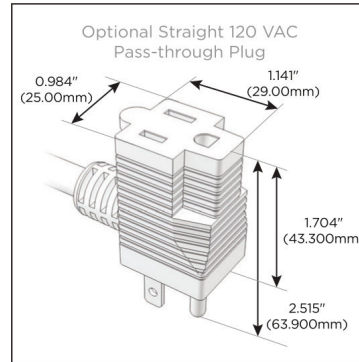

#### Module/Port Options:

- A** Tamper Resistant AC Receptacle
- E** USB-A & USB-C (20W)
- M** Double USB-A (Fast Charging Ports - 18W)
- H** HDMI
- 6** CAT 6
- 12** RJ 12
- X** Switched AC
- Y** 3-Way Switch (Low Voltage)
- V** USB-C (45W High Speed Charging Port)
- S** USB-C (25W High Speed Charging Port)
- R** Switched AC (Rocker Switch)
- D** Dimmer Switch

#### Plug:

Supplied with Low Profile Flat 45° Angle 120 VAC Plug

Optional Standard Straight 120 VAC Plug

Optional Straight 120 VAC Pass-through Plug

- CLEAN, COMPACT DESIGN
- STREAMLINED
- LOW PROFILE
- SIDE-EXITING CORDS
- PLUG & PLAY
- 6' AC CORD & PLUG (FLAT PLUG STANDARD)
- CUSTOMIZABLE CONFIGURATIONS AND FINISHES
- UL LISTED FOR MOUNTING IN FURNITURE
- 15A

# M-POWER-5T

AC POWER & DATA CONNECTIVITY SOLUTION

M-POWER-5TW-AAAMM-APAB

Specs:

**Modules/Ports:**

- A** Tamper Resistant AC Receptacle
- M** Double USB-A (Fast Charging Ports - 18W)

Distributed by

Mormax Company, Inc.