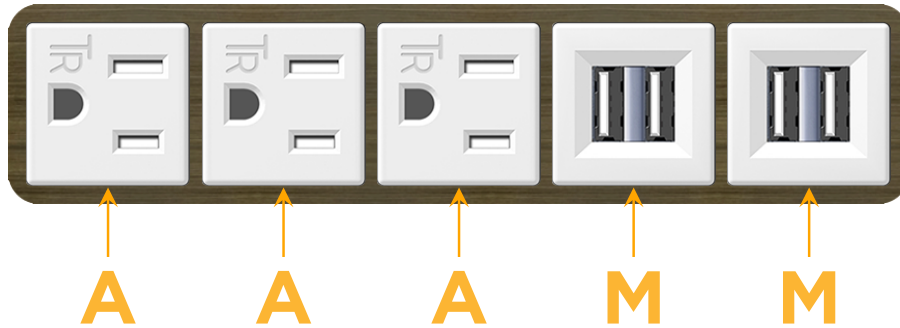

M-POWER-5T

AC POWER & DATA CONNECTIVITY SOLUTION

M-POWER-5TW-AAAMM-APAB

Distributed by

Mormax Company, Inc.

8 Westchester Plaza

Elmsford, NY 10523

914-699-0101

sales@mormax.com

mormax.com

Metro Light & Power's line of power & data solutions offers sophisticated design elements combined with greater ease of installation. Streamlined and low-profile, enhanced by side-exiting cords, our outlets advance the industry with their cutting edge look and feel. We believe flexibility is key, and we provide a variety of mounting options, including the ability to mount in limited spaces. Our outlets are available in many finishes and configurations, in addition to a custom color and finish capability for our clients.

Bezel Finish: **SPECIAL ANTIQUE BRONZE (ABS)**

Custom Finishes Available M-POWER-5TW-AAAMM-APAB

Features:

Module/Port Options:

- **A** Tamper Resistant AC Receptacle
- **E** USB-A & USB-C (20W)
- **M** Double USB-A (Fast Charging Ports - 18W)
- **H** HDMI
- **6** CAT 6
- **12** RJ 12
- **X** Switched AC
- **Y** 3-Way Switch (Low Voltage)
- **V** USB-C (45W High Speed Charging Port)
- **S** USB-C (25W High Speed Charging Port)
- **R** Switched AC (Rocker Switch)
- **D** Dimmer Switch

Plug:

Supplied with Low Profile Flat 45° Angle 120 VAC Plug

Optional Standard Straight 120 VAC Plug

Optional Straight 120 VAC Pass-through Plug

- CLEAN, COMPACT DESIGN
- STREAMLINED
- LOW PROFILE
- SIDE-EXITING CORDS
- PLUG & PLAY
- 6' AC CORD & PLUG (FLAT PLUG STANDARD)
- CUSTOMIZABLE CONFIGURATIONS AND FINISHES
- UL LISTED FOR MOUNTING IN FURNITURE
- 15A