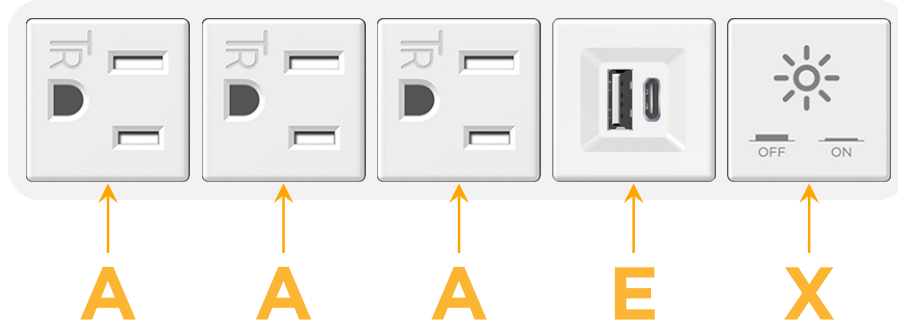

M-POWER-5T

AC POWER & DATA CONNECTIVITY SOLUTION

M-POWER-5TW-AAAEX-WAB

Distributed by

Mormax Company, Inc.

8 Westchester Plaza

Elmsford, NY 10523

914-699-0101

sales@mormax.com

mormax.com

Metro Light & Power's line of power & data solutions offers sophisticated design elements combined with greater ease of installation. Streamlined and low-profile, enhanced by side-exiting cords, our outlets advance the industry with their cutting edge look and feel. We believe flexibility is key, and we provide a variety of mounting options, including the ability to mount in limited spaces. Our outlets are available in many finishes and configurations, in addition to a custom color and finish capability for our clients.

Bezel Finish: **WHITE (ABS)**

Custom Finishes Available M-POWER-5TW-AAAEX-WAB

Features:

Module/Port Options:

- **A** Tamper Resistant AC Receptacle
- **E** USB-A & USB-C (20W)
- **M** Double USB-A (Fast Charging Ports - 18W)
- **H** HDMI
- **6** CAT 6
- **12** RJ 12
- **X** Switched AC
- **Y** 3-Way Switch (Low Voltage)
- **V** USB-C (45W High Speed Charging Port)
- **S** USB-C (25W High Speed Charging Port)
- **R** Switched AC (Rocker Switch)
- **D** Dimmer Switch

Plug:

Supplied with Low Profile Flat 45° Angle 120 VAC Plug

Optional Standard Straight 120 VAC Plug

Optional Straight 120 VAC Pass-through Plug

- CLEAN, COMPACT DESIGN
- STREAMLINED
- LOW PROFILE
- SIDE-EXITING CORDS
- PLUG & PLAY
- 6' AC CORD & PLUG (FLAT PLUG STANDARD)
- CUSTOMIZABLE CONFIGURATIONS AND FINISHES
- UL LISTED FOR MOUNTING IN FURNITURE
- 15A