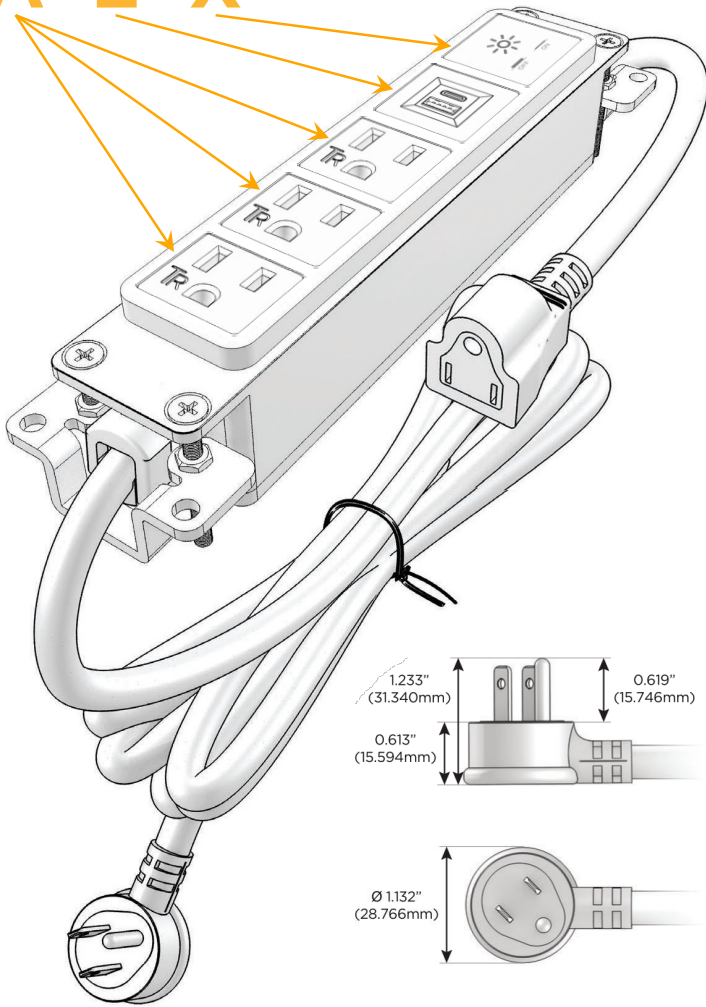

#### Module/Port Options:

- A** Tamper Resistant AC Receptacle
- E** USB-A & USB-C (20W)
- M** Double USB-A (Fast Charging Ports - 18W)
- H** HDMI
- 6** CAT 6
- 12** RJ 12
- X** Switched AC
- Y** 3-Way Switch (Low Voltage)
- V** USB-C (45W High Speed Charging Port)
- S** USB-C (25W High Speed Charging Port)
- R** Switched AC (Rocker Switch)
- D** Dimmer Switch

#### Plug:

Supplied with Low Profile Flat 45° Angle 120 VAC Plug

Optional Standard Straight 120 VAC Plug

Optional Straight 120 VAC Pass-through Plug

- CLEAN, COMPACT DESIGN
- STREAMLINED
- LOW PROFILE
- SIDE-EXITING CORDS
- PLUG & PLAY
- 6' AC CORD & PLUG (FLAT PLUG STANDARD)
- CUSTOMIZABLE CONFIGURATIONS AND FINISHES
- UL LISTED FOR MOUNTING IN FURNITURE
- 15A

# M-POWER-5T

AC POWER & DATA CONNECTIVITY SOLUTION

M-POWER-5TW-AAAEX-WAB

Specs:

**Modules/Ports:**

- A** Tamper Resistant AC Receptacle
- E** USB-A & USB-C (20W)
- X** Switched AC

**A E X**

Distributed by