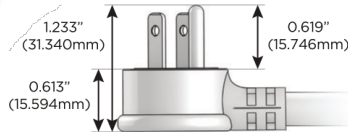

# M-POWER-5T

AC POWER & DATA CONNECTIVITY SOLUTION

M-POWER-5TW-AAAEX-WAB

Specs:

**Modules/Ports:**

- A** Tamper Resistant AC Receptacle
- E** USB-A & USB-C (20W)
- X** Switched AC

**A E X**

Distributed by