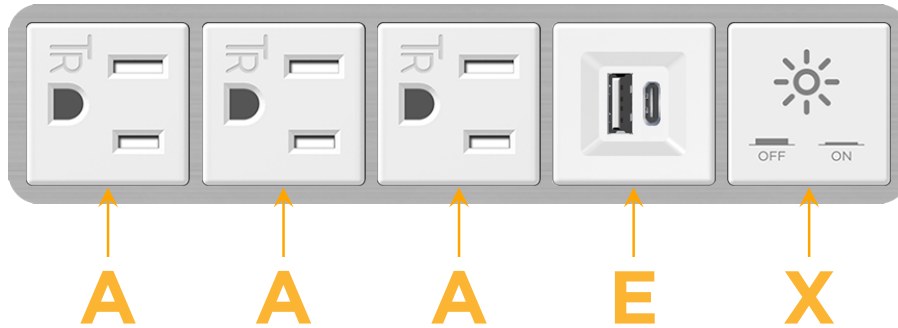

Bezel Finish: **BRUSHED STAINLESS (ABS)**

Custom Finishes Available M-POWER-5TW-AAAEX-SS4AB

Features:

Module/Port Options:

- A** Tamper Resistant AC Receptacle
- E** USB-A & USB-C (20W)
- M** Double USB-A (Fast Charging Ports - 18W)
- H** HDMI
- 6** CAT 6
- 12** RJ 12
- X** Switched AC
- Y** 3-Way Switch (Low Voltage)
- V** USB-C (45W High Speed Charging Port)
- S** USB-C (25W High Speed Charging Port)
- R** Switched AC (Rocker Switch)
- D** Dimmer Switch

Plug:

Supplied with Low Profile Flat 45° Angle 120 VAC Plug

Optional Standard Straight 120 VAC Plug

Optional Straight 120 VAC Pass-through Plug

- CLEAN, COMPACT DESIGN
- STREAMLINED
- LOW PROFILE
- SIDE-EXITING CORDS
- PLUG & PLAY
- 6' AC CORD & PLUG (FLAT PLUG STANDARD)
- CUSTOMIZABLE CONFIGURATIONS AND FINISHES
- UL LISTED FOR MOUNTING IN FURNITURE
- 15A

M-POWER-5T

AC POWER & DATA CONNECTIVITY SOLUTION

M-POWER-5TW-AAAEX-SS4AB

Specs:

Modules/Ports:

- A** Tamper Resistant AC Receptacle
- E** USB-A & USB-C (20W)
- X** Switched AC

A E X

Distributed by