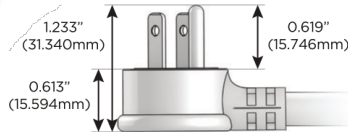

M-POWER-5T

AC POWER & DATA CONNECTIVITY SOLUTION

M-POWER-5TW-AAAEX-SS4AB

Specs:

Modules/Ports:

- A** Tamper Resistant AC Receptacle
- E** USB-A & USB-C (20W)
- X** Switched AC

A E X

Distributed by