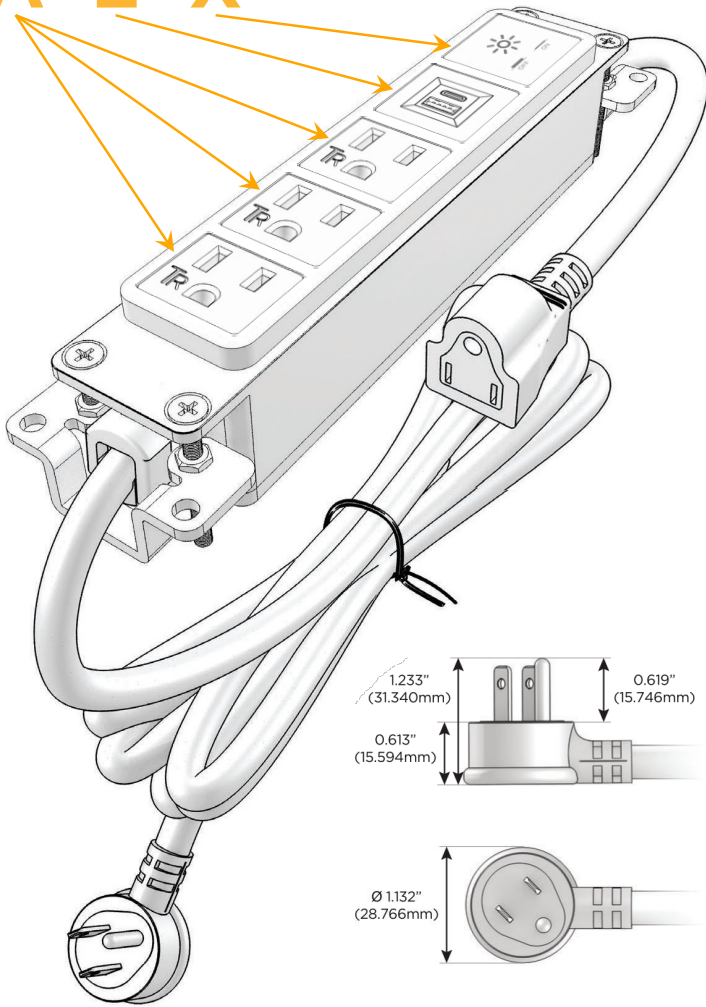

Bezel Finish: **BRUSHED STAINLESS (ABS)**

Custom Finishes Available M-POWER-5TW-AAAEX-SS4AB

Features:

Module/Port Options:

- A** Tamper Resistant AC Receptacle
- E** USB-A & USB-C (20W)
- M** Double USB-A (Fast Charging Ports - 18W)
- H** HDMI
- 6** CAT 6
- 12** RJ 12
- X** Switched AC
- Y** 3-Way Switch (Low Voltage)
- V** USB-C (45W High Speed Charging Port)
- S** USB-C (25W High Speed Charging Port)
- R** Switched AC (Rocker Switch)
- D** Dimmer Switch

Plug:

Supplied with Low Profile Flat 45° Angle 120 VAC Plug

Optional Standard Straight 120 VAC Plug

Optional Straight 120 VAC Pass-through Plug

- CLEAN, COMPACT DESIGN
- STREAMLINED
- LOW PROFILE
- SIDE-EXITING CORDS
- PLUG & PLAY
- 6' AC CORD & PLUG (FLAT PLUG STANDARD)
- CUSTOMIZABLE CONFIGURATIONS AND FINISHES
- UL LISTED FOR MOUNTING IN FURNITURE
- 15A

M-POWER-5T

AC POWER & DATA CONNECTIVITY SOLUTION

M-POWER-5TW-AAAEX-SS4AB

Specs:

Modules/Ports:

- A** Tamper Resistant AC Receptacle
- E** USB-A & USB-C (20W)
- X** Switched AC

A E X

Distributed by