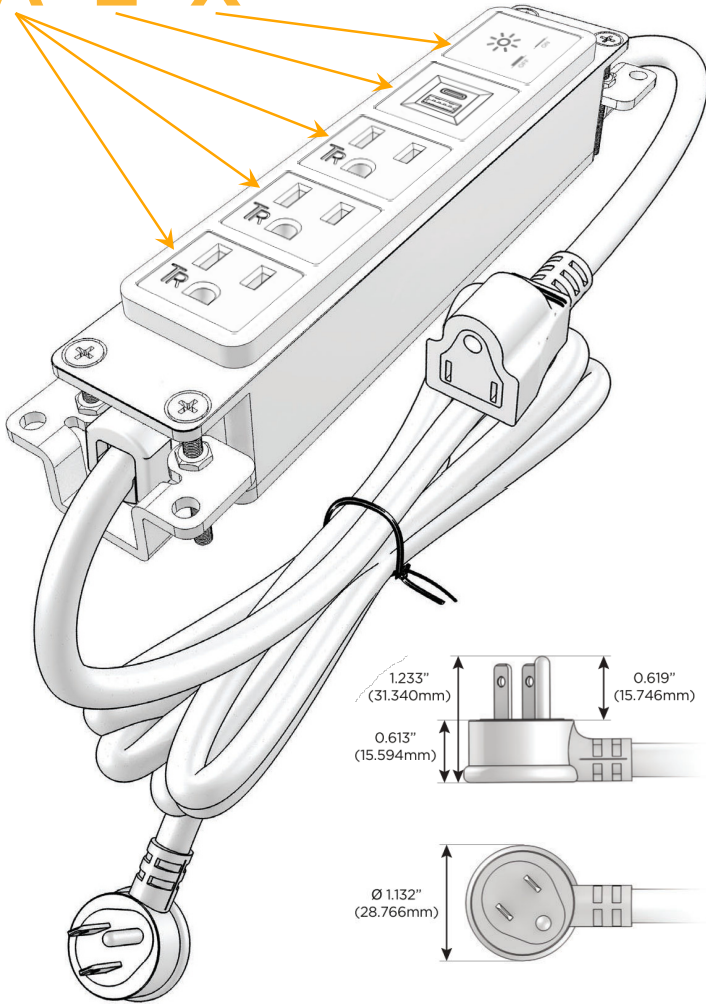

Bezel Finish: **SATIN NICKEL (ABS)**

Custom Finishes Available M-POWER-5TW-AAAEX-SAB

Features:

Module/Port Options:

- A** Tamper Resistant AC Receptacle
- E** USB-A & USB-C (20W)
- M** Double USB-A (Fast Charging Ports - 18W)
- H** HDMI
- 6** CAT 6
- 12** RJ 12
- X** Switched AC
- Y** 3-Way Switch (Low Voltage)
- V** USB-C (45W High Speed Charging Port)
- S** USB-C (25W High Speed Charging Port)
- R** Switched AC (Rocker Switch)
- D** Dimmer Switch

Plug:

Supplied with Low Profile Flat 45° Angle 120 VAC Plug

Optional Standard Straight 120 VAC Plug

Optional Straight 120 VAC Pass-through Plug

- CLEAN, COMPACT DESIGN
- STREAMLINED
- LOW PROFILE
- SIDE-EXITING CORDS
- PLUG & PLAY
- 6' AC CORD & PLUG (FLAT PLUG STANDARD)
- CUSTOMIZABLE CONFIGURATIONS AND FINISHES
- UL LISTED FOR MOUNTING IN FURNITURE
- 15A

M-POWER-5T

AC POWER & DATA CONNECTIVITY SOLUTION

M-POWER-5TW-AAAEX-SAB

Specs:

Modules/Ports:

- A** Tamper Resistant AC Receptacle
- E** USB-A & USB-C (20W)
- X** Switched AC

A E X

Distributed by