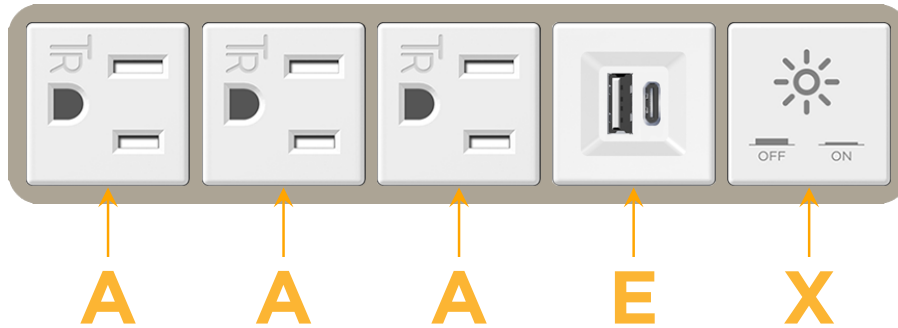

Bezel Finish: **SATIN NICKEL (ABS)**

Custom Finishes Available M-POWER-5TW-AAAEX-SAB

Features:

Module/Port Options:

- A** Tamper Resistant AC Receptacle
- E** USB-A & USB-C (20W)
- M** Double USB-A (Fast Charging Ports - 18W)
- H** HDMI
- 6** CAT 6
- 12** RJ 12
- X** Switched AC
- Y** 3-Way Switch (Low Voltage)
- V** USB-C (45W High Speed Charging Port)
- S** USB-C (25W High Speed Charging Port)
- R** Switched AC (Rocker Switch)
- D** Dimmer Switch

Plug:

Supplied with Low Profile Flat 45° Angle 120 VAC Plug

Optional Standard Straight 120 VAC Plug

Optional Straight 120 VAC Pass-through Plug

- CLEAN, COMPACT DESIGN
- STREAMLINED
- LOW PROFILE
- SIDE-EXITING CORDS
- PLUG & PLAY
- 6' AC CORD & PLUG (FLAT PLUG STANDARD)
- CUSTOMIZABLE CONFIGURATIONS AND FINISHES
- UL LISTED FOR MOUNTING IN FURNITURE
- 15A

M-POWER-5T

AC POWER & DATA CONNECTIVITY SOLUTION

M-POWER-5TW-AAAEX-SAB

Specs:

Modules/Ports:

- A** Tamper Resistant AC Receptacle
- E** USB-A & USB-C (20W)
- X** Switched AC

A E X

Distributed by