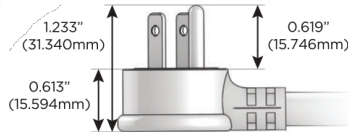

M-POWER-5T

AC POWER & DATA CONNECTIVITY SOLUTION

M-POWER-5TW-AAAEX-SAB

Specs:

Modules/Ports:

- A** Tamper Resistant AC Receptacle
- E** USB-A & USB-C (20W)
- X** Switched AC

A E X

Distributed by