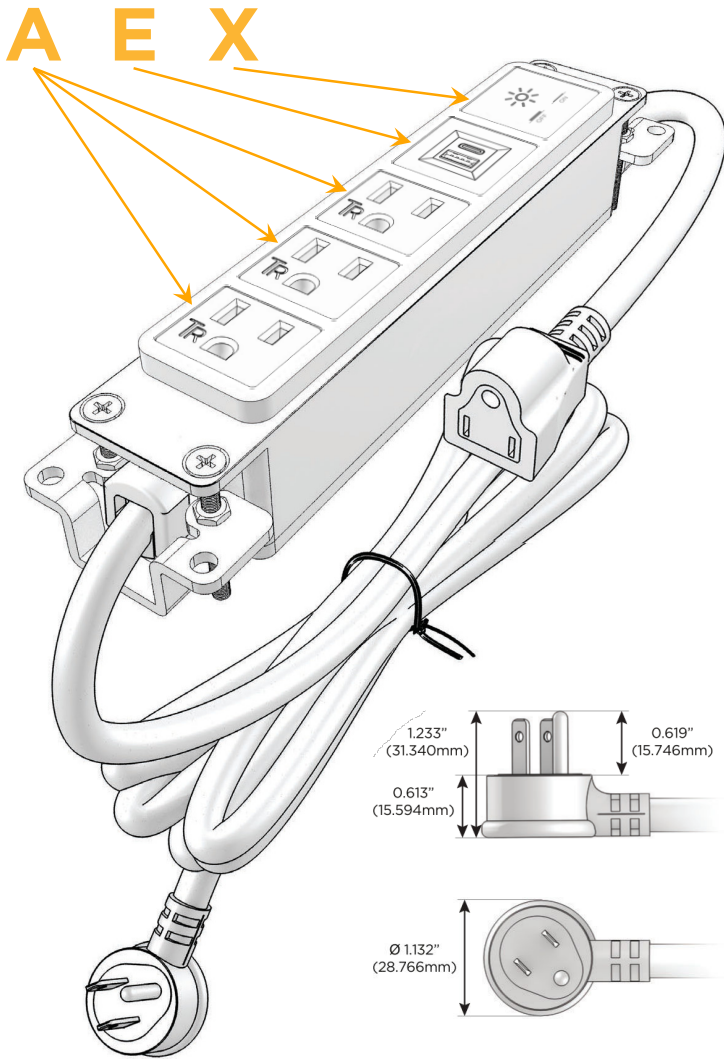

Bezel Finish: **GUNMETAL (ABS)**

Custom Finishes Available M-POWER-5TW-AAAEX-S3AB

Features:

**Module/Port Options:**

- A** Tamper Resistant AC Receptacle
- E** USB-A & USB-C (20W)
- M** Double USB-A (Fast Charging Ports - 18W)
- H** HDMI
- 6** CAT 6
- 12** RJ 12
- X** Switched AC
- Y** 3-Way Switch (Low Voltage)
- V** USB-C (45W High Speed Charging Port)
- S** USB-C (25W High Speed Charging Port)
- R** Switched AC (Rocker Switch)
- D** Dimmer Switch

**Plug:**

Supplied with Low Profile Flat 45° Angle 120 VAC Plug

Optional Standard Straight 120 VAC Plug

Optional Straight 120 VAC Pass-through Plug

- CLEAN, COMPACT DESIGN
- STREAMLINED
- LOW PROFILE
- SIDE-EXITING CORDS
- PLUG & PLAY
- 6' AC CORD & PLUG (FLAT PLUG STANDARD)
- CUSTOMIZABLE CONFIGURATIONS AND FINISHES
- UL LISTED FOR MOUNTING IN FURNITURE
- 15A

# M-POWER-5T

AC POWER & DATA CONNECTIVITY SOLUTION

M-POWER-5TW-AAAEX-S3AB

Specs:

**Modules/Ports:**

- A** Tamper Resistant AC Receptacle
- E** USB-A & USB-C (20W)
- X** Switched AC

Distributed by

Mormax Company, Inc.