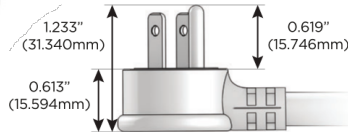

# M-POWER-5T

AC POWER & DATA CONNECTIVITY SOLUTION

M-POWER-5TW-AAAEX-S3AB

Specs:

**Modules/Ports:**

- A** Tamper Resistant AC Receptacle
- E** USB-A & USB-C (20W)
- X** Switched AC

Distributed by

Mormax Company, Inc.