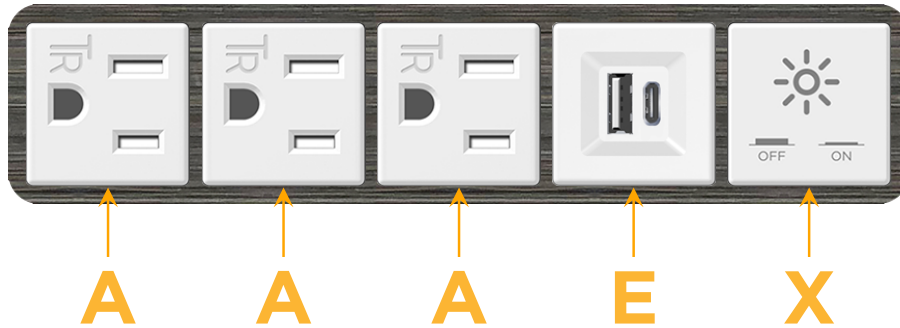

Bezel Finish: **GUNMETAL (ABS)**

Custom Finishes Available M-POWER-5TW-AAAEX-S3AB

Features:

**Module/Port Options:**

- A** Tamper Resistant AC Receptacle
- E** USB-A & USB-C (20W)
- M** Double USB-A (Fast Charging Ports - 18W)
- H** HDMI
- 6** CAT 6
- 12** RJ 12
- X** Switched AC
- Y** 3-Way Switch (Low Voltage)
- V** USB-C (45W High Speed Charging Port)
- S** USB-C (25W High Speed Charging Port)
- R** Switched AC (Rocker Switch)
- D** Dimmer Switch

**Plug:**

Supplied with Low Profile Flat 45° Angle 120 VAC Plug

Optional Standard Straight 120 VAC Plug

Optional Straight 120 VAC Pass-through Plug

- CLEAN, COMPACT DESIGN
- STREAMLINED
- LOW PROFILE
- SIDE-EXITING CORDS
- PLUG & PLAY
- 6' AC CORD & PLUG (FLAT PLUG STANDARD)
- CUSTOMIZABLE CONFIGURATIONS AND FINISHES
- UL LISTED FOR MOUNTING IN FURNITURE
- 15A

# M-POWER-5T

AC POWER & DATA CONNECTIVITY SOLUTION

M-POWER-5TW-AAAEX-S3AB

Specs:

**Modules/Ports:**

- A** Tamper Resistant AC Receptacle
- E** USB-A & USB-C (20W)
- X** Switched AC

Distributed by

Mormax Company, Inc.